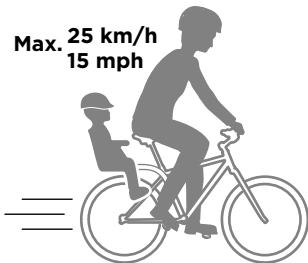

Max. 25 km/h
15 mph