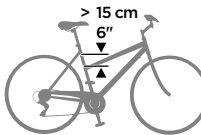

USA & Canada

9-72 M
9-22 kg
20-48,5 lbs

9-72 M
9-18 kg
20-40 lbs

Your Key-Number

Four empty boxes for entering a key number.

NO FIT

0-9 M

Check your bike : A.2

FIT

Circular

Ø 28-40 mm
Ø 1,10-1,57"

Oval

Max 40 mm
Max 1,57"

NO FIT

Triangular

Square