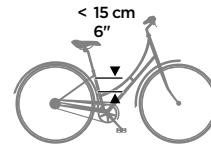

USA & Canada

9-72 M
9-22 kg
20-48,5 lbs

9-72 M
9-18 kg
20-40 lbs

Your Key-Number

Four empty boxes for entering a key number.

NO FIT

0-9 M

Check your bike : A.2

FIT

Circular

Ø 28-40 mm
Ø 1,10-1,57"

Oval

Max 40 mm
Max 1,57"

NO FIT

Triangular

Square