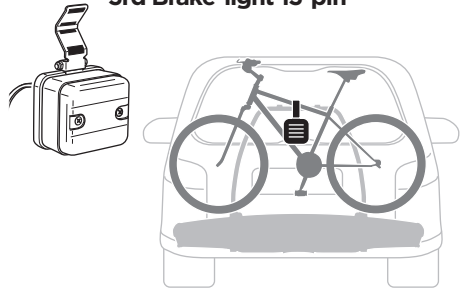

9171

BackSpace Box

9762

**Neutrales Kennzeichen
Temporary registration plate**

9904

**3. Bremsleuchte 13-pin
3rd Brake-light 13-pin**

Thule One-Key System

544  (x4)