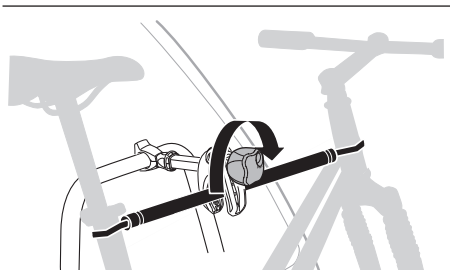

982 Rahmenadapter
Bike Frame Adapter