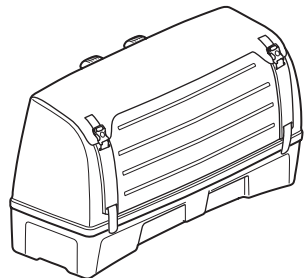

9173 Transportrad
Transport wheel

9171 BackSpace Box