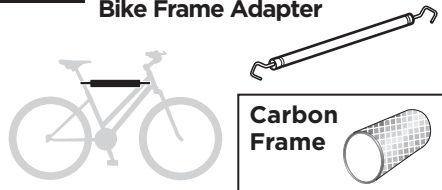

982 Rahmenadapter
Bike Frame Adapter