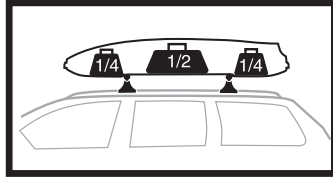

**694600** → Touring: 600

**694700** → Touring: 700

**i** Thule Box light

**695100**

**i** Thule Lid protection cover

**698100** → Touring: 100, 200, 780

**698200** → Touring: 600, 700

**Touring 100: 10 kg**  
**Touring 200: 13 kg**  
**Touring 600: 12 kg**  
**Touring 700: 15 kg**  
**Touring 780: 15 kg**