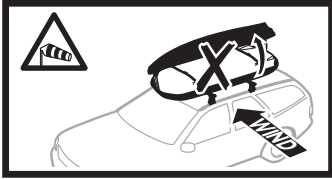

**694600** → Touring: 600

**694700** → Touring: 700

**i** Thule Box light

**695100**

**i** Thule Lid protection cover

**698100** → Touring: 100, 200, 780

**698200** → Touring: 600, 700

**Touring 100: 10 kg**  
**Touring 200: 13 kg**  
**Touring 600: 12 kg**  
**Touring 700: 15 kg**  
**Touring 780: 15 kg**