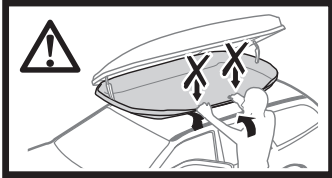

**694600** → Touring: 600

**694700** → Touring: 700

**i** Thule Box light

**695100**

**i** Thule Lid protection cover

**698100** → Touring: 100, 200, 780

**698200** → Touring: 600, 700

**Touring 100: 10 kg**  
**Touring 200: 13 kg**  
**Touring 600: 12 kg**  
**Touring 700: 15 kg**  
**Touring 780: 15 kg**