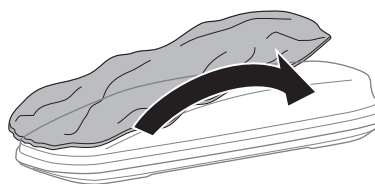

**694600** → Touring: 600

**694700** → Touring: 700

**i** Thule Box light

**695100**

**i** Thule Lid protection cover

**698100** → Touring: 100, 200, 780

**698200** → Touring: 600, 700

**Touring 100: 10 kg**  
**Touring 200: 13 kg**  
**Touring 600: 12 kg**  
**Touring 700: 15 kg**  
**Touring 780: 15 kg**