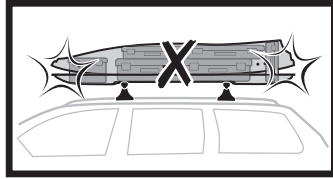

**694600** → Touring: 600

**694700** → Touring: 700

**i** Thule Box light

**695100**

**i** Thule Lid protection cover

**698100** → Touring: 100, 200, 780

**698200** → Touring: 600, 700

**Touring 100: 10 kg**  
**Touring 200: 13 kg**  
**Touring 600: 12 kg**  
**Touring 700: 15 kg**  
**Touring 780: 15 kg**