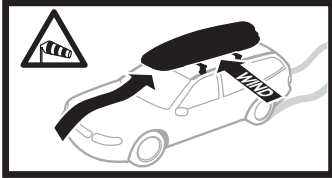

**694600** → Touring: 600

**694700** → Touring: 700

**i** Thule Box light

**695100**

**i** Thule Lid protection cover

**698100** → Touring: 100, 200, 780

**698200** → Touring: 600, 700

**Touring 100: 10 kg**  
**Touring 200: 13 kg**  
**Touring 600: 12 kg**  
**Touring 700: 15 kg**  
**Touring 780: 15 kg**