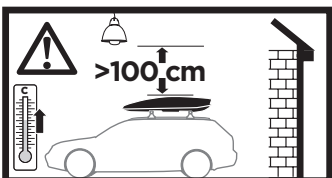

**694600** → Touring: 600

**694700** → Touring: 700

**i** Thule Box light

**695100**

**i** Thule Lid protection cover

**698100** → Touring: 100, 200, 780

**698200** → Touring: 600, 700

**Touring 100: 10 kg**  
**Touring 200: 13 kg**  
**Touring 600: 12 kg**  
**Touring 700: 15 kg**  
**Touring 780: 15 kg**