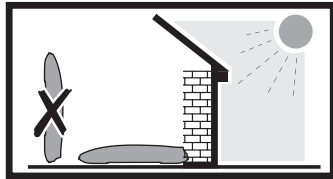

**694600** → Touring: 600

**694700** → Touring: 700

**i** Thule Box light

**695100**

**i** Thule Lid protection cover

**698100** → Touring: 100, 200, 780

**698200** → Touring: 600, 700

**Touring 100: 10 kg**  
**Touring 200: 13 kg**  
**Touring 600: 12 kg**  
**Touring 700: 15 kg**  
**Touring 780: 15 kg**