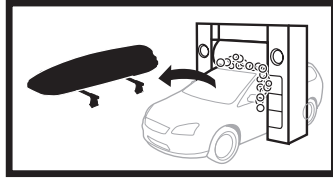

**694600** → Touring: 600

**694700** → Touring: 700

**i** Thule Box light

**695100**

**i** Thule Lid protection cover

**698100** → Touring: 100, 200, 780

**698200** → Touring: 600, 700

**Touring 100: 10 kg**  
**Touring 200: 13 kg**  
**Touring 600: 12 kg**  
**Touring 700: 15 kg**  
**Touring 780: 15 kg**