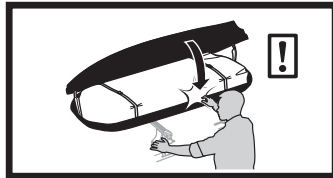

**694600** → Touring: 600

**694700** → Touring: 700

**i** Thule Box light

**695100**

**i** Thule Lid protection cover

**698100** → Touring: 100, 200, 780

**698200** → Touring: 600, 700

**Touring 100: 10 kg**  
**Touring 200: 13 kg**  
**Touring 600: 12 kg**  
**Touring 700: 15 kg**  
**Touring 780: 15 kg**