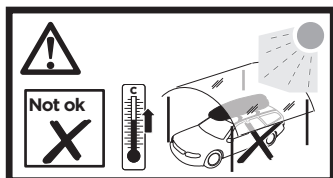

**694600** → Touring: 600

**694700** → Touring: 700

**i** Thule Box light

**695100**

**i** Thule Lid protection cover

**698100** → Touring: 100, 200, 780

**698200** → Touring: 600, 700

**Touring 100: 10 kg**  
**Touring 200: 13 kg**  
**Touring 600: 12 kg**  
**Touring 700: 15 kg**  
**Touring 780: 15 kg**