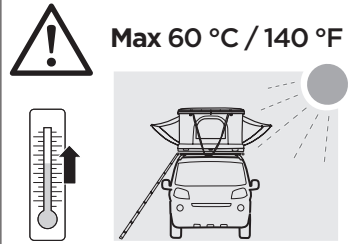

DO NOT use Tepui tents on factory installed crossbars.

Ok

Not Ok

Ok

Not Ok

i

1

2