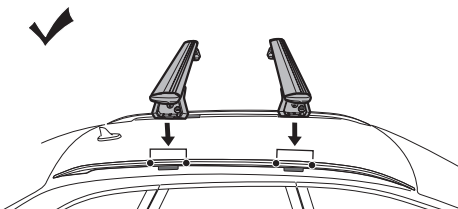

DO NOT use Tepui tents on factory installed crossbars.