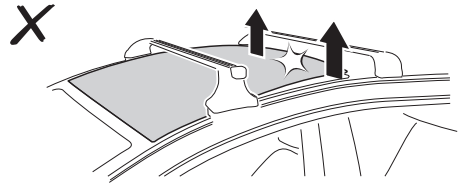

DO NOT use Tepui tents on factory installed crossbars.

 **Min 32"/81 cm**

 **Min 32"/81 cm**

 **THULE SquareBar Evo Max 50"/127 cm**

**136 kg
300 lbs**

**Max 130 km/h
80 Mph**

Ok 

Not Ok