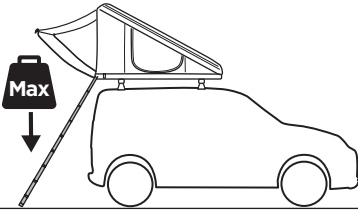

DO NOT use Tepui tents on factory installed crossbars.

 **Min 32"/81 cm**

 **Min 32"/81 cm**

 **THULE SquareBar Evo Max 50"/127 cm**

**136 kg
300 lbs**

**Max 130 km/h
80 Mph**

Ok 

Not Ok