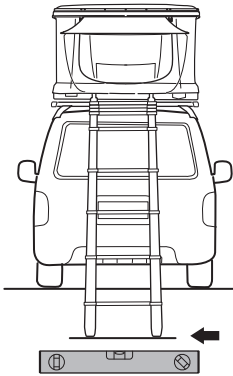

DO NOT use Tepui tents on factory installed crossbars.

 **Min 32"/81 cm**

 **Min 32"/81 cm**

 **THULE SquareBar Evo Max 50"/127 cm**

**136 kg
300 lbs**

**Max 130 km/h
80 Mph**

Ok 

Not Ok