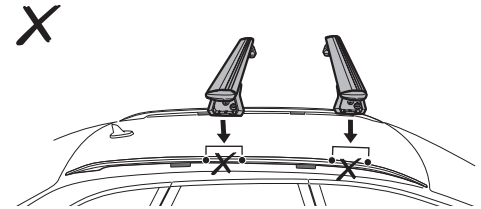

DO NOT use Tepui tents on factory installed crossbars.

 **Min 32"/81 cm**

 **Min 32"/81 cm**

 **THULE SquareBar Evo Max 50"/127 cm**

**136 kg
300 lbs**

**Max 130 km/h
80 Mph**

Ok 

Not Ok