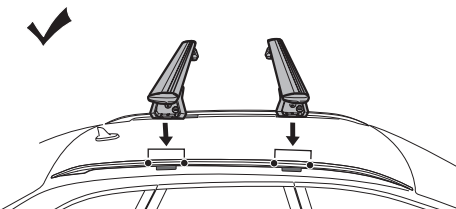

DO NOT use Tepui tents on factory installed crossbars.

 **Min 32"/81 cm**

 **Min 32"/81 cm**

 **THULE SquareBar Evo Max 50"/127 cm**

**136 kg
300 lbs**

**Max 130 km/h
80 Mph**

Ok 

Not Ok