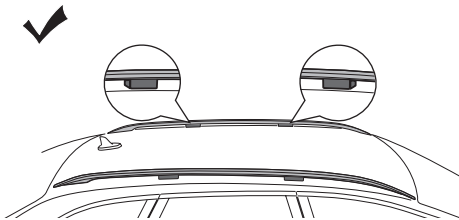

DO NOT use Tepui tents on factory installed crossbars.

 **Min 32"/81 cm**

 **Min 32"/81 cm**

 **THULE SquareBar Evo Max 50"/127 cm**

**136 kg
300 lbs**

**Max 130 km/h
80 Mph**

Ok 

Not Ok