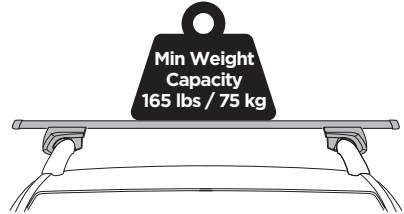

DO NOT use Tepui tents on factory installed crossbars.

 **Min 32"/81 cm**

 **Min 32"/81 cm**

 **THULE SquareBar Evo Max 50"/127 cm**

**136 kg
300 lbs**

**Max 130 km/h
80 Mph**

Ok 

Not Ok