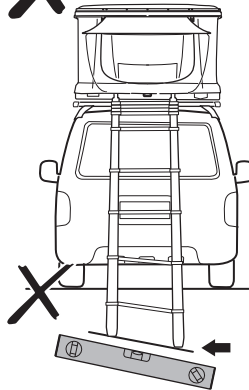

DO NOT use Tepui tents on factory installed crossbars.

 **Min 32"/81 cm**

 **Min 32"/81 cm**

 **THULE SquareBar Evo Max 50"/127 cm**

**136 kg
300 lbs**

**Max 130 km/h
80 Mph**

Ok 

Not Ok