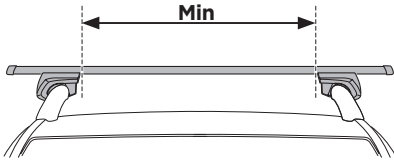

DO NOT use Tepui tents on factory installed crossbars.

 **Min 32"/81 cm**

 **Min 32"/81 cm**

 **THULE SquareBar Evo Max 50"/127 cm**

**136 kg
300 lbs**

**Max 130 km/h
80 Mph**

Ok 

Not Ok