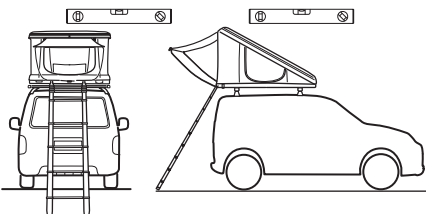

Min 32"/81 cm

Min 32"/81 cm

THULE SquareBar Evo Max 50"/127 cm

**136 kg
300 lbs**

**Max 130 km/h
80 Mph**

Ok

Not Ok

Ok

Not Ok