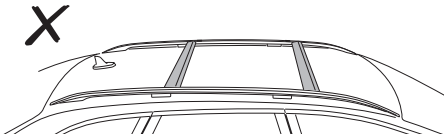

DO NOT use Tepui tents on factory installed crossbars.

 **Min 32"/81 cm**

 **Min 32"/81 cm**

 **THULE SquareBar Evo Max 50"/127 cm**

**136 kg
300 lbs**

**Max 130 km/h
80 Mph**

Ok 

Not Ok