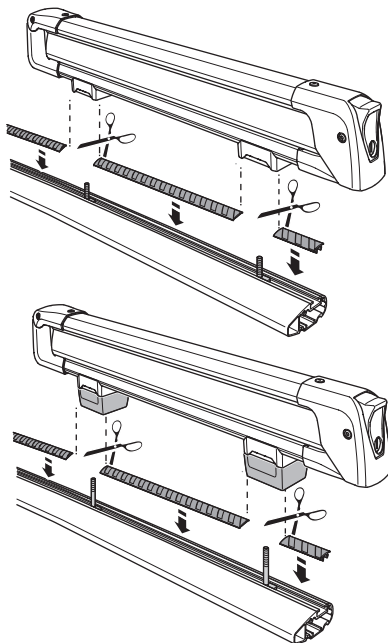

Thule SnowPack T-track Adapter 8896

> Instructions

i

Thule Sweden AB, Box 69, 330 33 Hillerstorp, SWEDEN

info@thule.com

www.thule.com

501-8169-01

» PART OF THULE GROUP