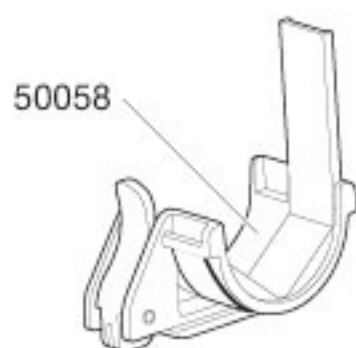

Sailboard carrier 833

50058

50521

30368

34345

833

1000-53

410/1

Individual packaging

Pallet

Product	EAN	Kg	L/W/H in cm
833	7313021058336	1,4	49/18/9

Product	Qty/kg	L/W/H in cm
833	88/135	100/80/113