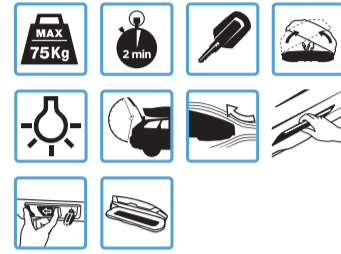

SPORT

S

M

L

XL

XXL

ALPINE

Thule Vector