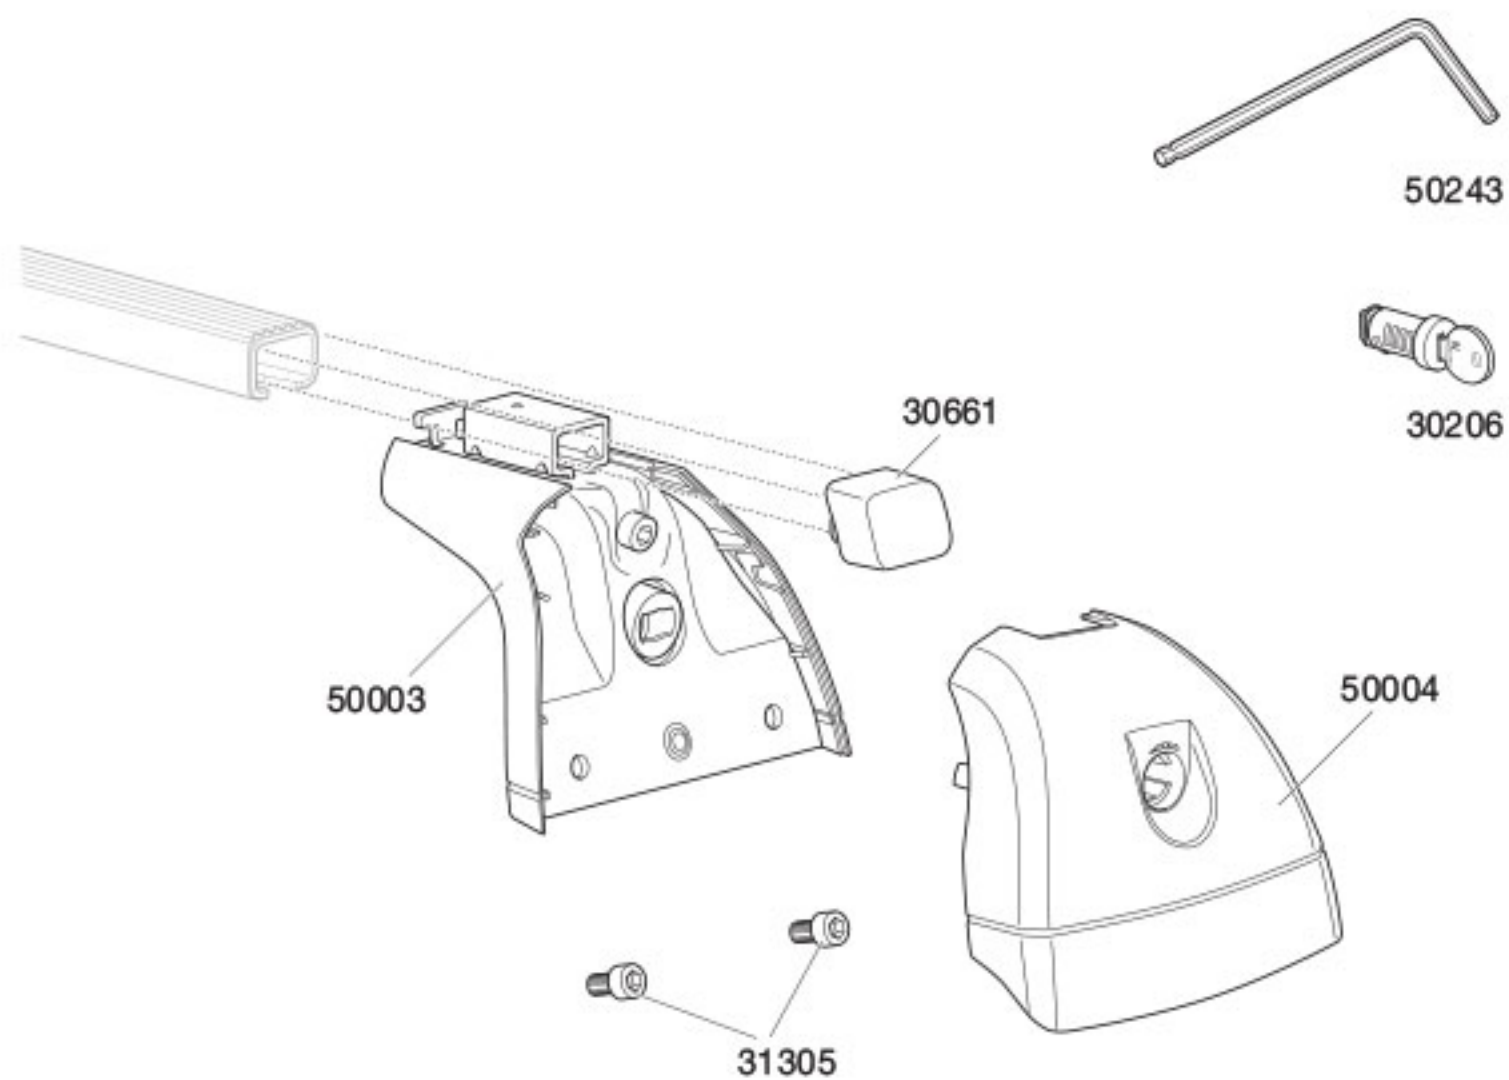

Thule Rapid Fixpoint XT - Foot pack 751

For cars with fixpoint

751 1270-1

510/2

Individual packs

Product	EAN	Kg	L/W/H in cm
751	7313020012766	2,4	49/16/9

Pallet

Product	Qty/kg	L/W/H in cm
751	110/279	100/80/115