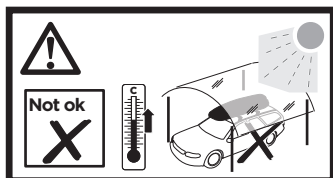

**697400** → 20x27 mm

**i** Thule Boxlift

**571000**

**i** Thule Box Ski Carrier adapter

**694800** → Pacific: 200, 780

**694500** → Pacific: 500

**694600** → Pacific: 600

**694700** → Pacific: 700