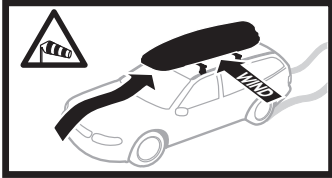

**697400** → 20x27 mm

**i** Thule Boxlift

**571000**

**i** Thule Box Ski Carrier adapter

**694800** → Pacific: 200, 780

**694500** → Pacific: 500

**694600** → Pacific: 600

**694700** → Pacific: 700