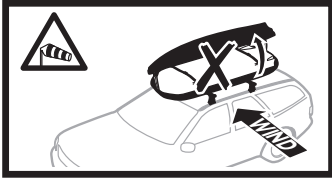

**697400** → 20x27 mm

**i** Thule Boxlift

**571000**

**i** Thule Box Ski Carrier adapter

**694800** → Pacific: 200, 780

**694500** → Pacific: 500

**694600** → Pacific: 600

**694700** → Pacific: 700