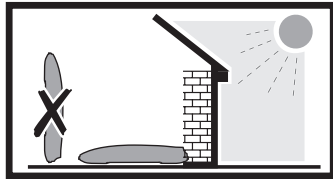

**697400** → 20x27 mm

**i** Thule Boxlift

**571000**

**i** Thule Box Ski Carrier adapter

**694800** → Pacific: 200, 780

**694500** → Pacific: 500

**694600** → Pacific: 600

**694700** → Pacific: 700