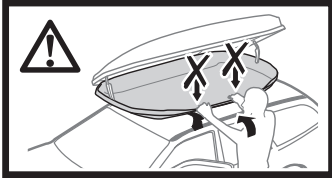

**697400** → 20x27 mm

**i** Thule Boxlift

**571000**

**i** Thule Box Ski Carrier adapter

**694800** → Pacific: 200, 780

**694500** → Pacific: 500

**694600** → Pacific: 600

**694700** → Pacific: 700