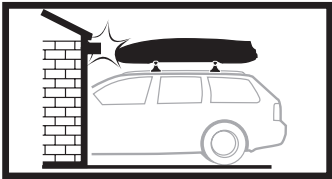

**697400** → 20x27 mm

**i** Thule Boxlift

**571000**

**i** Thule Box Ski Carrier adapter

**694800** → Pacific: 200, 780

**694500** → Pacific: 500

**694600** → Pacific: 600

**694700** → Pacific: 700