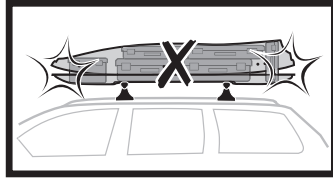

**697400** → 20x27 mm

**i** Thule Boxlift

**571000**

**i** Thule Box Ski Carrier adapter

**694800** → Pacific: 200, 780

**694500** → Pacific: 500

**694600** → Pacific: 600

**694700** → Pacific: 700