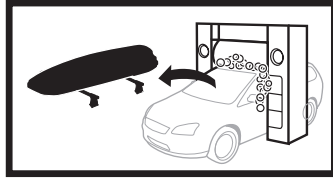

**697400** → 20x27 mm

**i** Thule Boxlift

**571000**

**i** Thule Box Ski Carrier adapter

**694800** → Pacific: 200, 780

**694500** → Pacific: 500

**694600** → Pacific: 600

**694700** → Pacific: 700