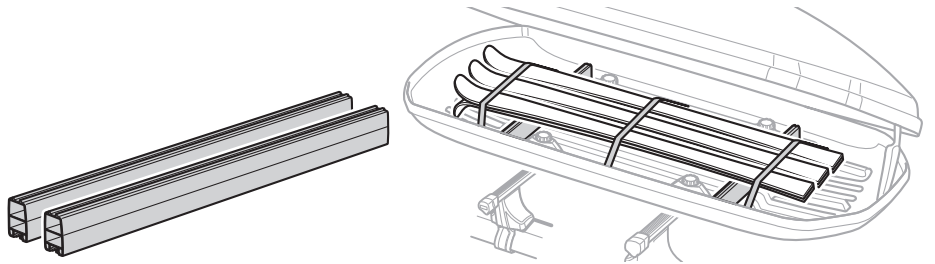

**697400** → 20x27 mm

**i** Thule Boxlift

**571000**

**i** Thule Box Ski Carrier adapter

**694800** → Pacific: 200, 780

**694500** → Pacific: 500

**694600** → Pacific: 600

**694700** → Pacific: 700