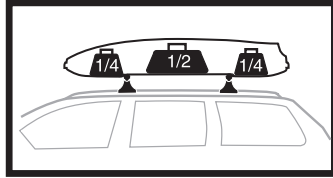

**697400** → 20x27 mm

**i** Thule Boxlift

**571000**

**i** Thule Box Ski Carrier adapter

**694800** → Pacific: 200, 780

**694500** → Pacific: 500

**694600** → Pacific: 600

**694700** → Pacific: 700