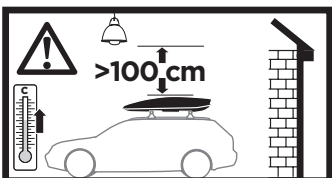

**697400** → 20x27 mm

**i** Thule Boxlift

**571000**

**i** Thule Box Ski Carrier adapter

**694800** → Pacific: 200, 780

**694500** → Pacific: 500

**694600** → Pacific: 600

**694700** → Pacific: 700