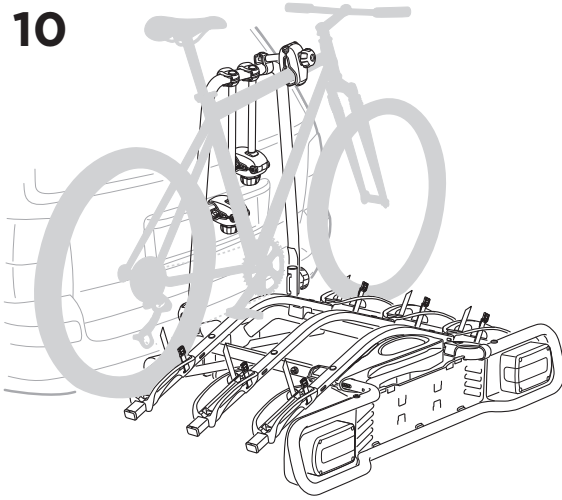

10

Thule Bike Frame Adapter

982

i