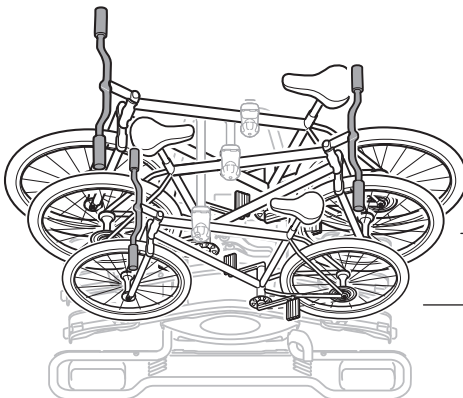

10

Thule Bike Frame Adapter

982

i