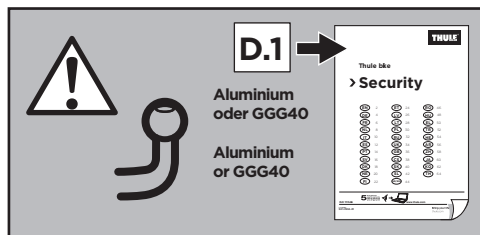

EN Tow bar-mounted bike carrier
DE Fahrradträger für die Anhängerkupplung
FR Porte-vélos sur boule d'attelage
NL Fietsdrager voor op de trekhaak
IT Portabici da installare sul gancio da traino
ES Portabicicletas de bola de remolque
PT Suporte para bicicleta para engate
SV Dragkroksmonterad cykelhållare
DK Cykelholder, der er monteret på anhængertræk
NO Hengerfestemonterte lasteholdere
FI Vetokoukkuun kiinnitettävä polkupyöräteline
ET Haakekonsule paigaldatav jalgrattahoidik
LV Uz piekabes āķa uzstādāms velosipēdu turētājs
LT Prie gražūlo tvirtinami dviračių laikikliai
PL Bagażnik rowerowy montowany na haku holowniczym
RU Устанавливаемое на фаркопе крепление для велосипедов

UK Багажник для велосипедів, що монтується на буксирній штанзі
BG Багажник за велосипеди, монтиран на теглича
CS Nosič jízdních kol s montáží na tažné zařízení
SK Nosič bicyklov s montážou na ťažné zariadenie
SL Prtljajnik za kolesa za na vlečno kljuko
HR/BIH Nosač bicikla koji se postavlja na kuku za vuču
RO Suport pentru bicicletă montat pe bara de tracțiune
HU Vonóhórogra szerelhető kerékpártartó
EL Σχάρα ποδηλάτου κοτσαδόρου
TR Çeki demirine bağlanan bisiklet taşıyıcı
HE תאגיד אופניים למחבר
AR حامل الدراجة للتثبيت على قصب القطر
ZH 拖杆安装式托架
JA トウバーマウント型サイクルキャリア
KO 트우바 장착 자전거 캐리어
TH ครงยึดจับจักรยานแบบติดตั้งกับอุปกรณ์ลากพ่วงท้ายรถ