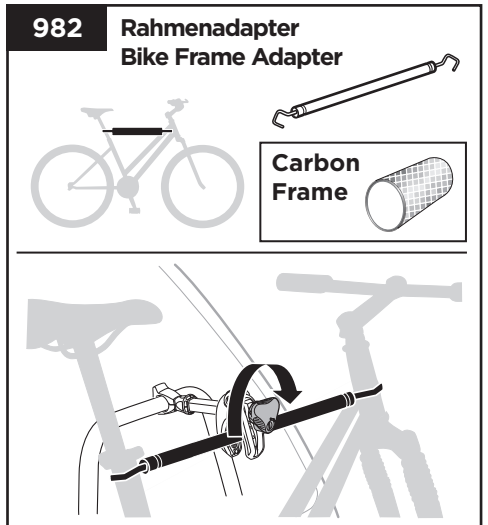

EN Accessories

FR Accessoires

DE Zubehör

NL Accessoires