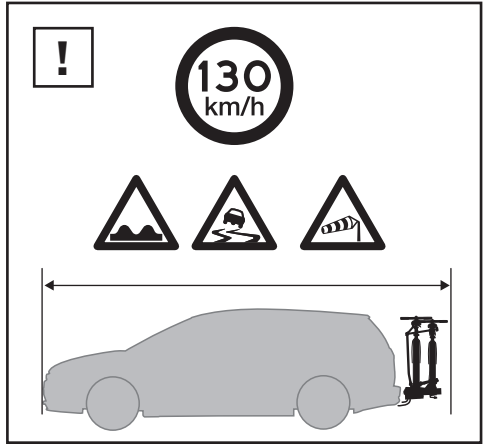

Thule One-Key System