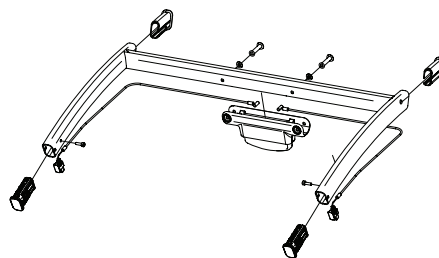

40105306 (Shoulder Pad Set - SPT Black 19-X)
40105307 (Shoulder Pad Set - SPT Blue 17-X)
40105308 (Shoulder Pad Set - SPT Chartreuse 17-X)

40105349 (Crotch Pad -SPT -Black 19-X)
40105365 (Crotch Pad -SPT -Chartreuse 17-X)
40105366 (Crotch Pad -SPT -Blue 17-X)

» PART OF THULE GROUP

Thule Sport 2

10201010, 10201012, 10201015, 10201016

THULE
SWEDEN

» PART OF THULE GROUP

Thule Sport 2

10201010, 10201012, 10201015, 10201016

THULE
SWEDEN

40105274

40105275

41190890

40105282 (Left)
40105285 (Right)

40105356

20201516

40191928

40105128