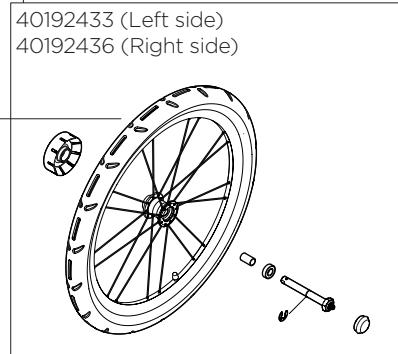

THULE
SWEDEN

40107000

40105367

40105328

40105324

40105355

40105353 (Left side)
40105354 (Right side)

40105325

50191749

40192433 (Left side)
40192436 (Right side)

40192442

50191755 (Left side)
50191760 (Right side)

Thule Sport 2

10201010, 10201012, 10201015, 10201016

THULE
SWEDEN