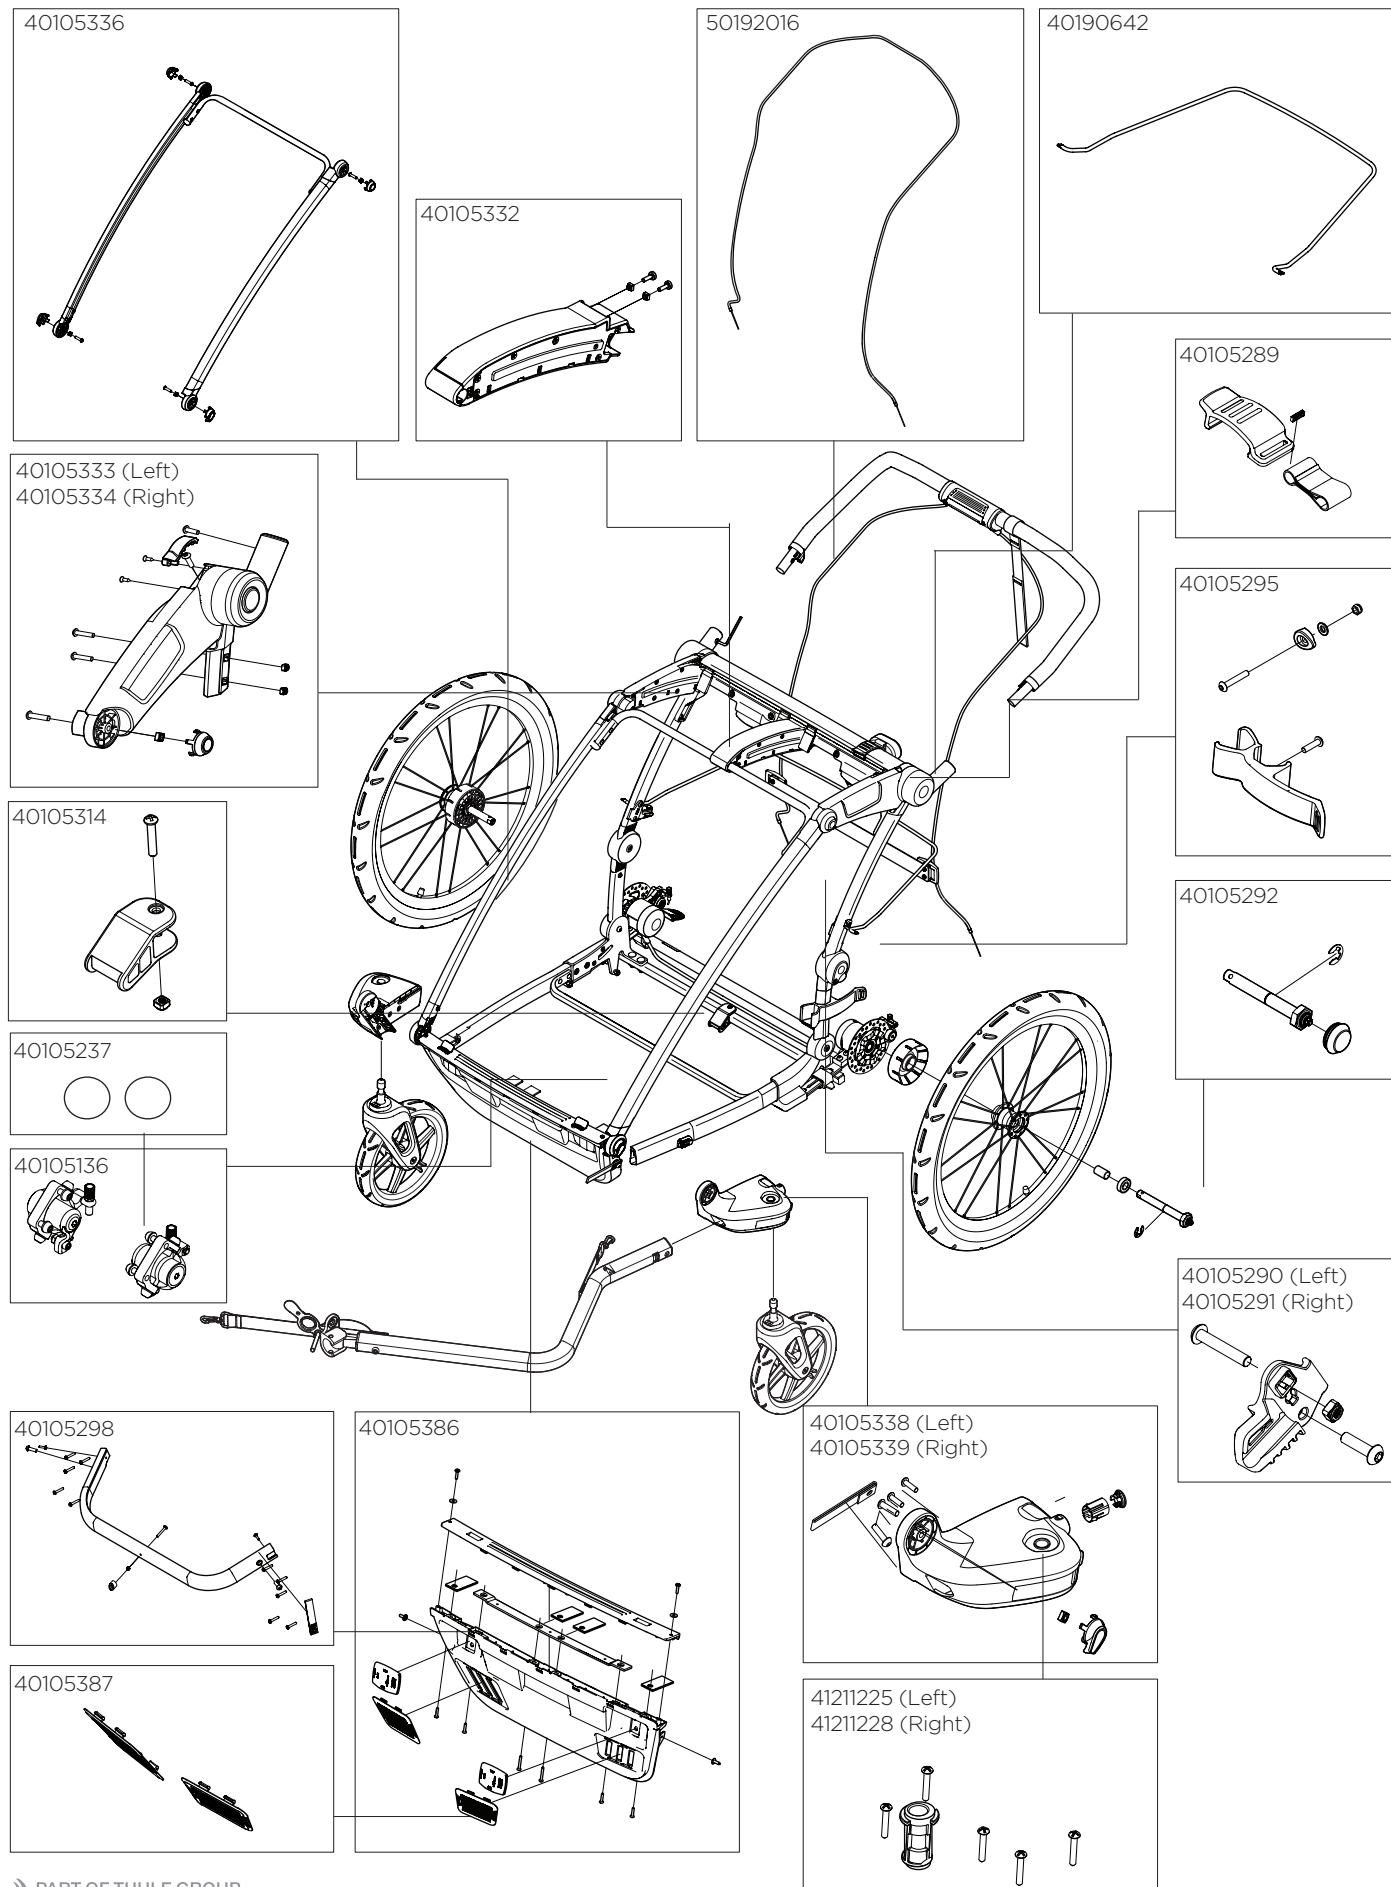

Thule Sport 2

10201010, 10201012, 10201015, 10201016

THULE
SWEDEN

» PART OF THULE GROUP