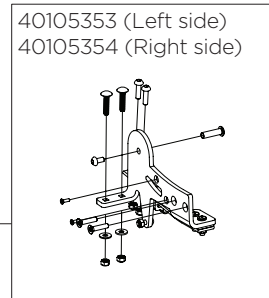

THULE
SWEDEN

40107000

40105367

40105328

40105324

40105355

40105353 (Left side)
40105354 (Right side)

40105325

50191749

40192433 (Left side)
40192436 (Right side)

40192442

50191755 (Left side)
50191760 (Right side)

Thule Sport 2

10201010, 10201012, 10201015, 10201016

THULE
SWEDEN