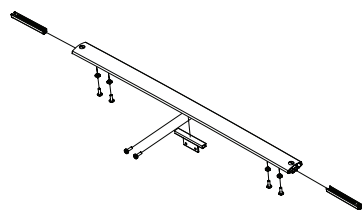

Thule Sport 2

10201010, 10201012, 10201015, 10201016

THULE
SWEDEN

40105274

40105275

41190890

40105282 (Left)
40105285 (Right)

40105356

20201516

40191928

40105128

40105294

40105318

40105397

40105262

40105309

40105315