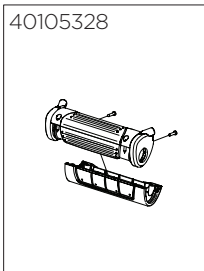

THULE
SWEDEN

40107000

40105367

40105328

40105324

40105355

40105353 (Left side)
40105354 (Right side)

40105325

50191749

40192433 (Left side)
40192436 (Right side)

40192442

50191755 (Left side)
50191760 (Right side)

Thule Sport 2

10201010, 10201012, 10201015, 10201016

THULE
SWEDEN