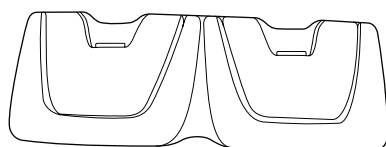

40292032

30191513  
(Cover - Weather - Double 17-X)

40105349  
(Crotch Pad Set 17-X)

40103031  
Vent/ upper frame  
weather cover clips bag

40105340  
(Seat Pad Double 17-X)

33510424  
(Sunshade - Double 17-X)

40105306  
(Shoulder Pad Set 17-X)

40105340  
(Seat Pad Double 17-X)

33190529 (Cargo Bag CRS2 Blue 18-X)  
33190530 (Cargo Bag CRS2 Rorange 18-X)