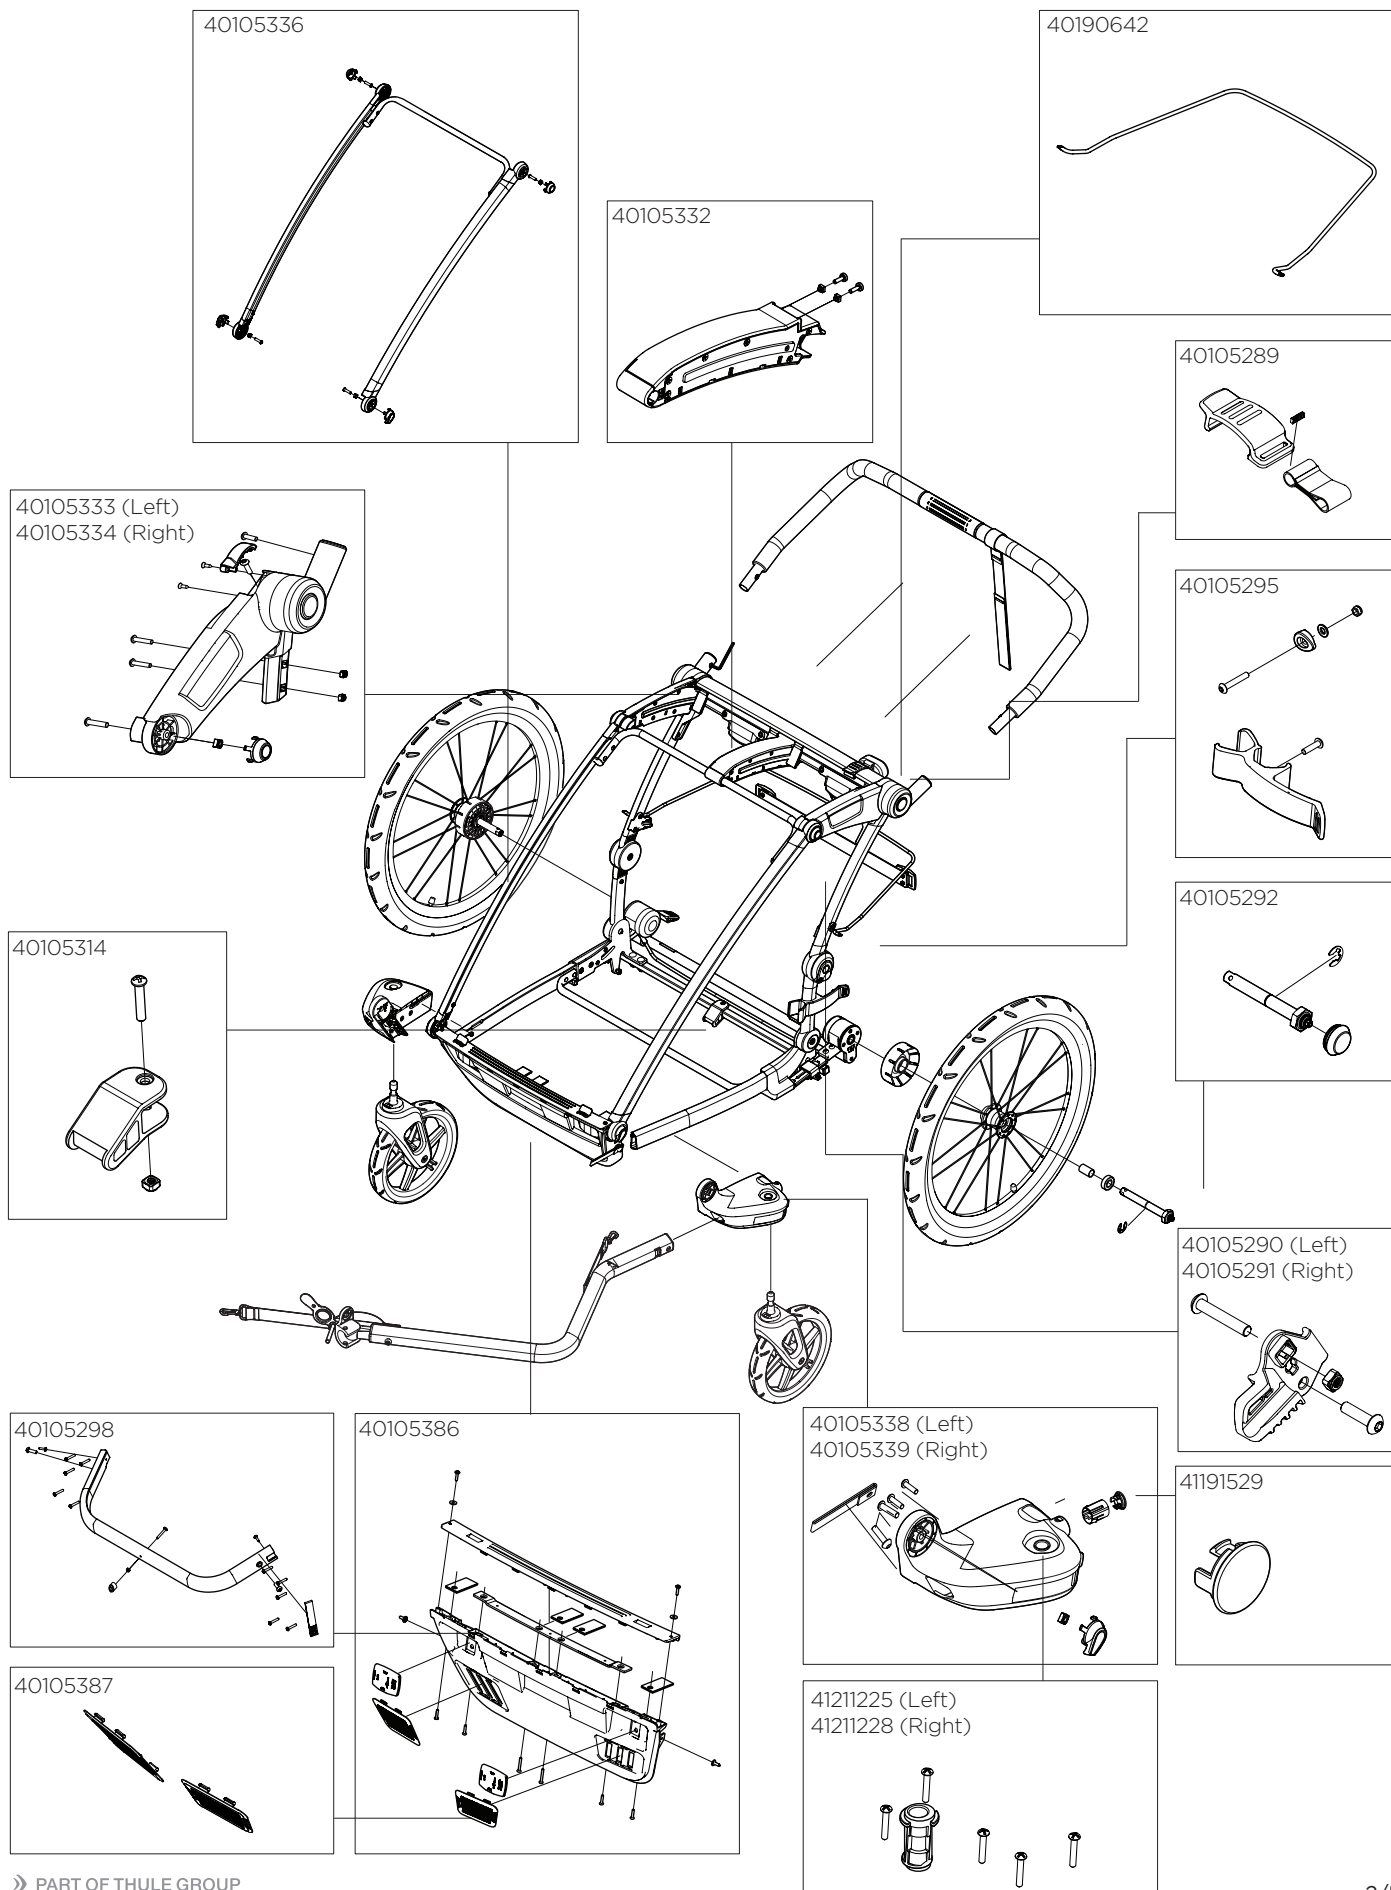

Thule Cross 2

10202013, 10202014, 10202016

THULE
SWEDEN

» PART OF THULE GROUP