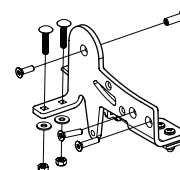

# Thule Cross 2

10202013, 10202014, 10202016

**THULE**  
SWEDEN

40107000

40105367

40105331

40105324

40105355

40105325

40105320 (Left side)  
40105323 (Right side)

50191749

40192439 (Left side)  
40192440 (Right side)

40192442

50191755 (Left side)  
50191760 (Right side)

40105369