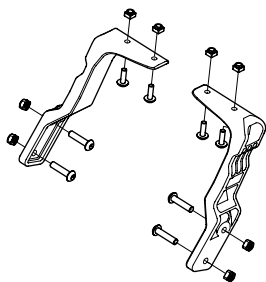

Thule Cross 2

10202013, 10202014, 10202016

THULE
SWEDEN

40105274