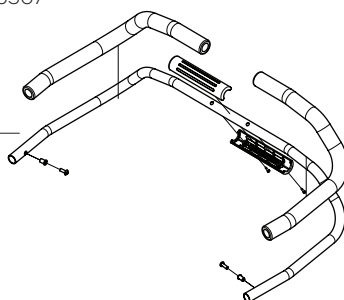

# Thule Cross 2

10202013, 10202014, 10202016

**THULE**  
SWEDEN

40107000

40105367

40105331

40105324

40105355

40105325

40105320 (Left side)  
40105323 (Right side)

50191749

40192439 (Left side)  
40192440 (Right side)

40192442

50191755 (Left side)  
50191760 (Right side)

40105369