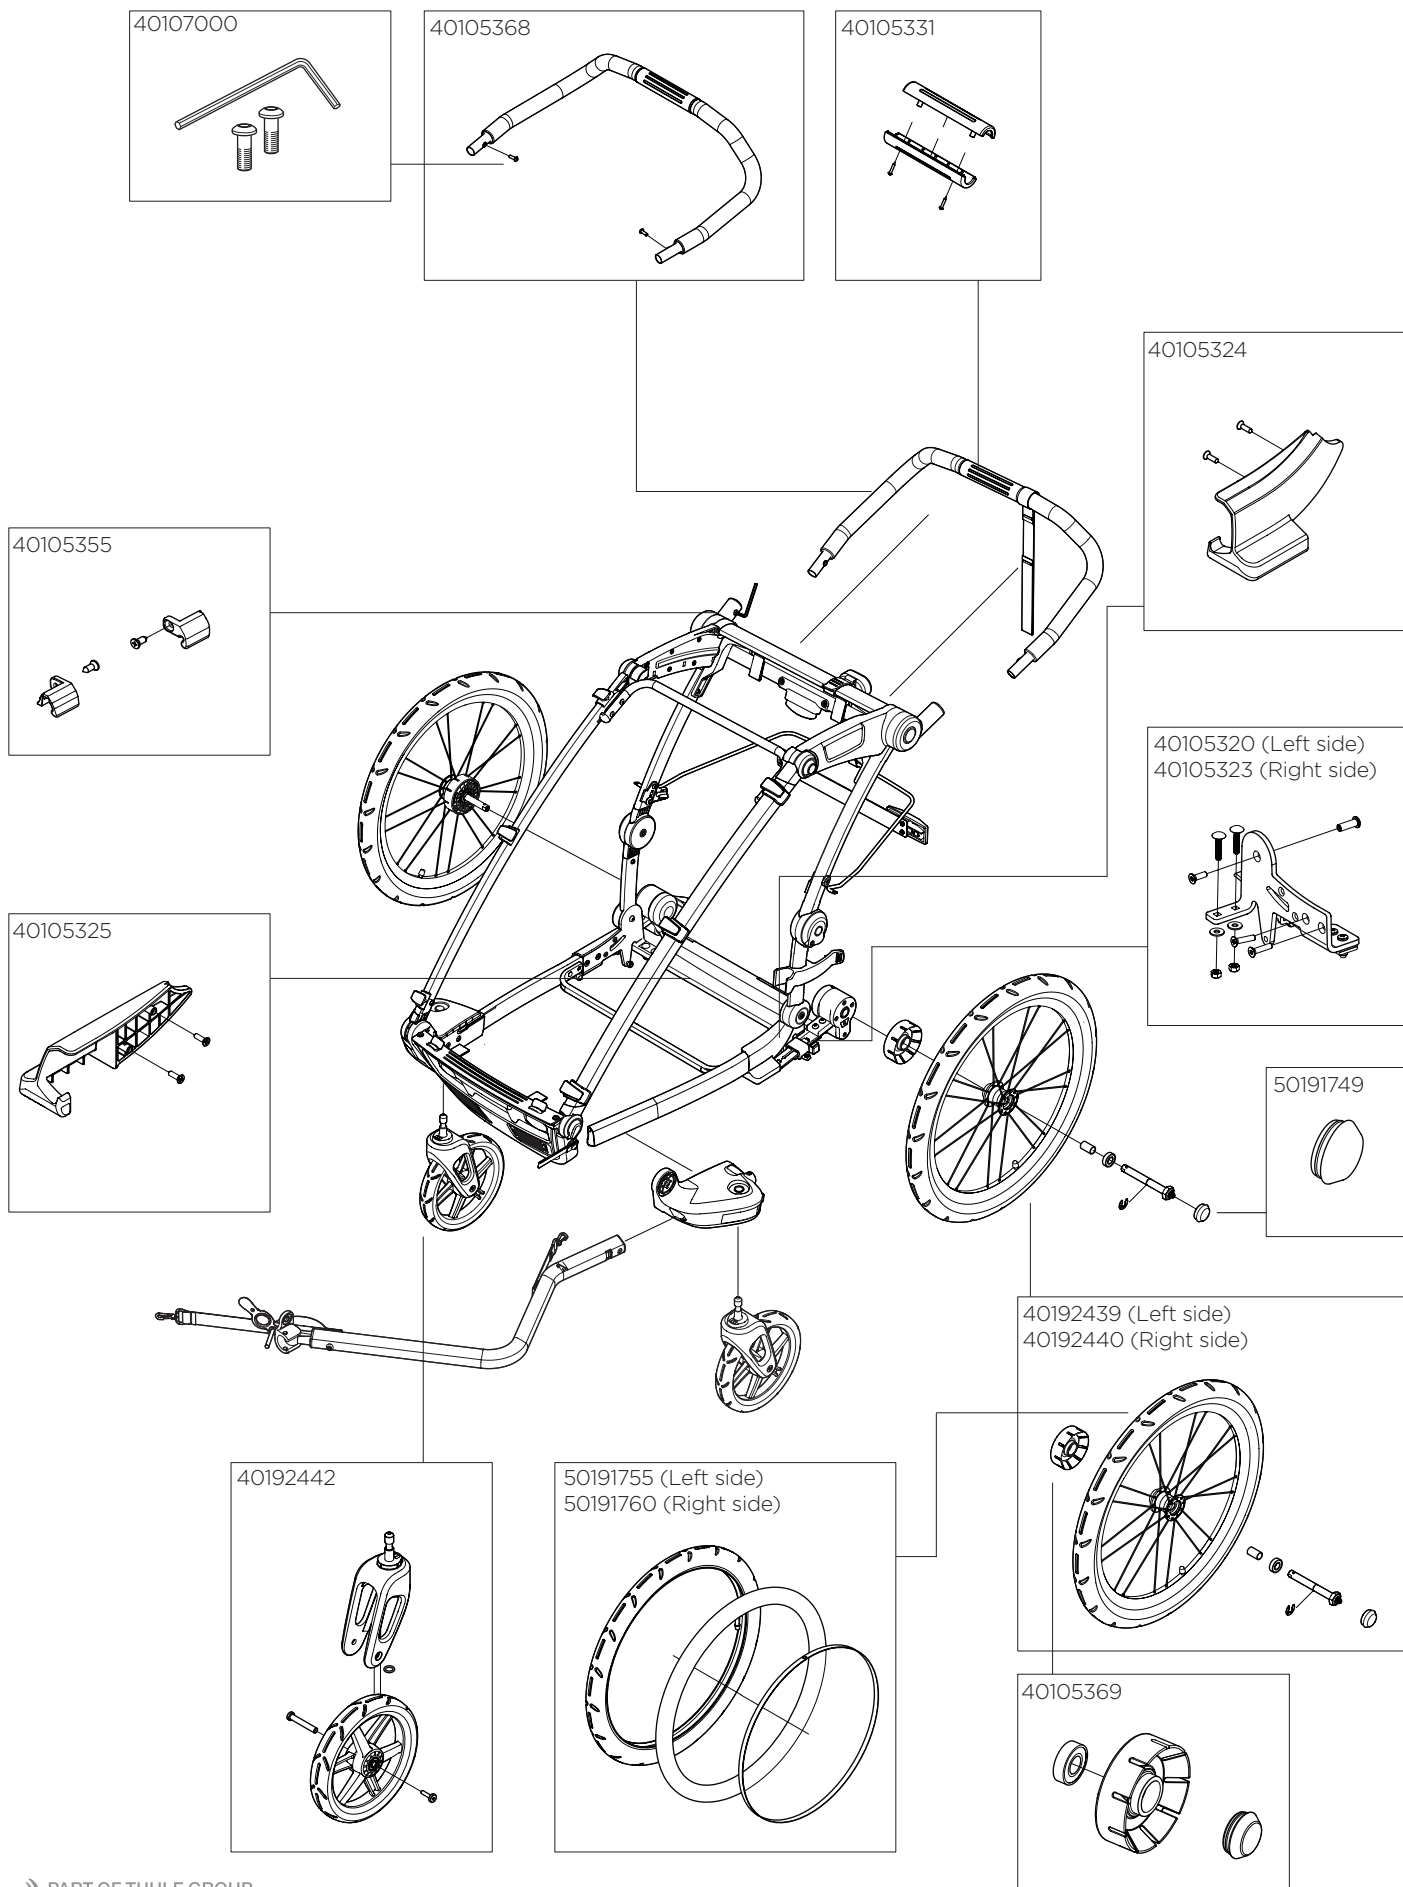

Thule Cross 1

10202011, 10202012, 10202015

THULE
SWEDEN