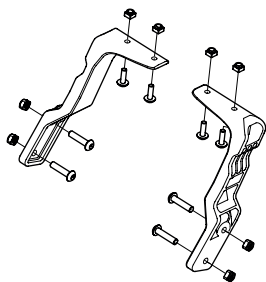

Thule Cross 1

THULE
SWEDEN

10202011, 10202012, 10202015

30191029 (Body - CRS1- Blue 17-X)
30191030 (Body - CRS1- Rorange 17-X)
30191039 (Body - CRS1- Rorange UK 17-X)

50191830

30191501 (Cover - Mesh - CRS1- Blue 17-X)
30191502 (Cover - Mesh - CRS1- Rorange 17-X)

30191512
(Cover - Weather - Single 17-X)

40292032

40105349
(Crotch Pad Set 17-X)

40103031
Vent/ upper frame
weather cover clips bag

40105341
(Seat Pad Single 17-X)

33510423
(Sunshade - Single 17-X)

40105306
(Shoulder Pad Set 17-X)

33190527 (Cargo Bag CRS1 Blue 18-X)
33190528 (Cargo Bag CRS1 Rorange 18-X)

Thule Cross 1

10202011, 10202012, 10202015

THULE
SWEDEN

» PART OF THULE GROUP

Thule Cross 1

10202011, 10202012, 10202015

THULE
SWEDEN

40105274

40105276

40190641

40105282

40105285

20201516

40105128

40105370