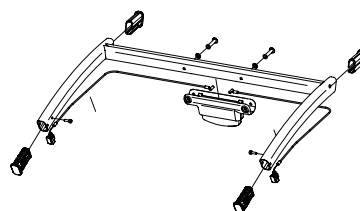

Thule Cross 1

10202011, 10202012, 10202015

THULE
SWEDEN

40105274

40105276

40190641

40105282

40105285

20201516

40105128

40105370

40105319

40105397

40105262

40105309

40105371