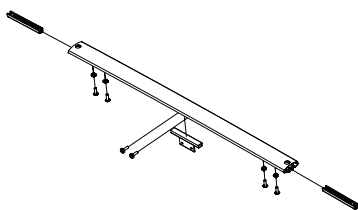

30191028 (Body - CAB - Chartreuse 17-X)

50191830

30191509 (Cover - Mesh - CAB - Chartreuse 17-X)

30191514
(Cover - Weather - CAB 17-X)

40292032

40103031
Vent/ upper frame
weather cover clips bag

40105349
(Crotch Pad Set 17-X)

40105306
(Shoulder Pad Set 17-X)

40105340
(Seat Pad Double 17-X)

33510424
(Sunshade - Double 17-X)

32190230 (Seat - CAB - 17-X)

40105274

40105275

41190890

40105280 (Left)
40105281 (Right)