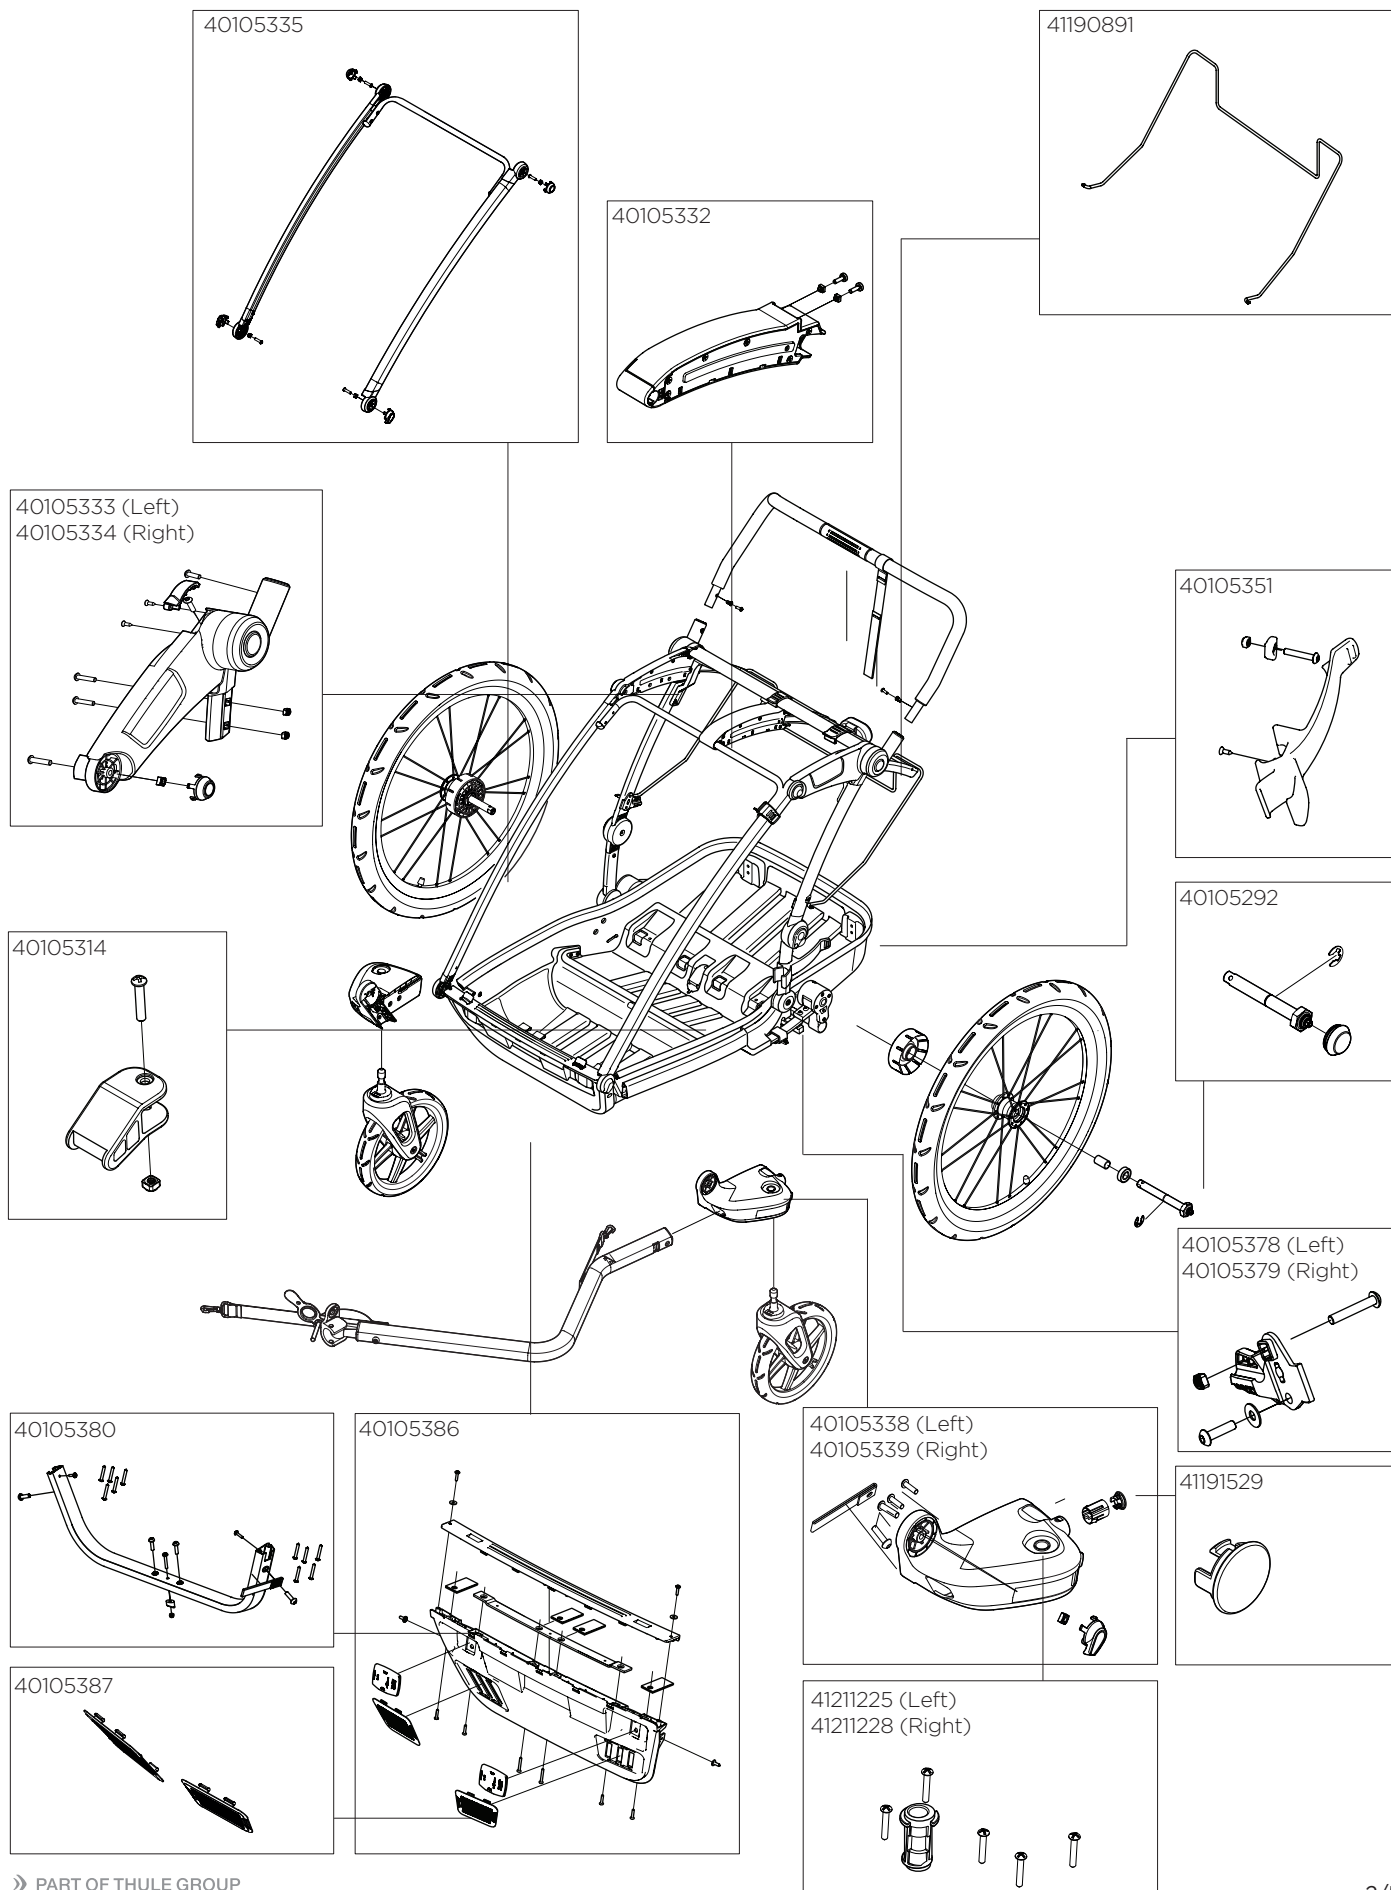

30191028 (Body - CAB - Chartreuse 17-X)

50191830

30191509 (Cover - Mesh - CAB - Chartreuse 17-X)

30191514
(Cover - Weather - CAB 17-X)

40292032

40103031
Vent/ upper frame
weather cover clips bag

40105349
(Crotch Pad Set 17-X)

40105306
(Shoulder Pad Set 17-X)

40105340
(Seat Pad Double 17-X)

33510424
(Sunshade - Double 17-X)

32190230 (Seat - CAB - 17-X)

40105274

40105275

41190890

40105280 (Left)
40105281 (Right)

20201516

40105128

40105370

40105317

40105397

40105262

40105309

40105373