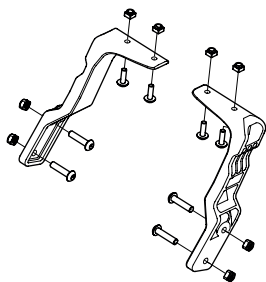

30191028 (Body - CAB - Chartreuse 17-X)

50191830

30191509 (Cover - Mesh - CAB - Chartreuse 17-X)

30191514
(Cover - Weather - CAB 17-X)

40292032

40103031
Vent/ upper frame
weather cover clips bag

40105349
(Crotch Pad Set 17-X)

40105306
(Shoulder Pad Set 17-X)

40105340
(Seat Pad Double 17-X)

33510424
(Sunshade - Double 17-X)

32190230 (Seat - CAB - 17-X)

40105274

40105275

41190890

40105280 (Left)
40105281 (Right)

20201516

40105128

40105370

40105317

40105397

40105262

40105309

40105373