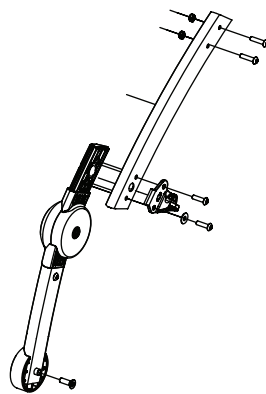

30191028 (Body - CAB - Chartreuse 17-X)

50191830

30191509 (Cover - Mesh - CAB - Chartreuse 17-X)

30191514
(Cover - Weather - CAB 17-X)

40292032

40103031
Vent/ upper frame
weather cover clips bag

40105349
(Crotch Pad Set 17-X)

40105306
(Shoulder Pad Set 17-X)

40105340
(Seat Pad Double 17-X)

33510424
(Sunshade - Double 17-X)

32190230 (Seat - CAB - 17-X)

40105274

40105275

41190890

40105280 (Left)
40105281 (Right)