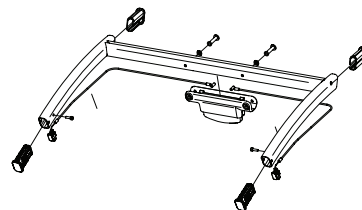

30191028 (Body - CAB - Chartreuse 17-X)

50191830

30191509 (Cover - Mesh - CAB - Chartreuse 17-X)

30191514
(Cover - Weather - CAB 17-X)

40292032

40103031
Vent/ upper frame
weather cover clips bag

40105349
(Crotch Pad Set 17-X)

40105306
(Shoulder Pad Set 17-X)

40105340
(Seat Pad Double 17-X)

33510424
(Sunshade - Double 17-X)

32190230 (Seat - CAB - 17-X)

40105274

40105275

41190890

40105280 (Left)
40105281 (Right)