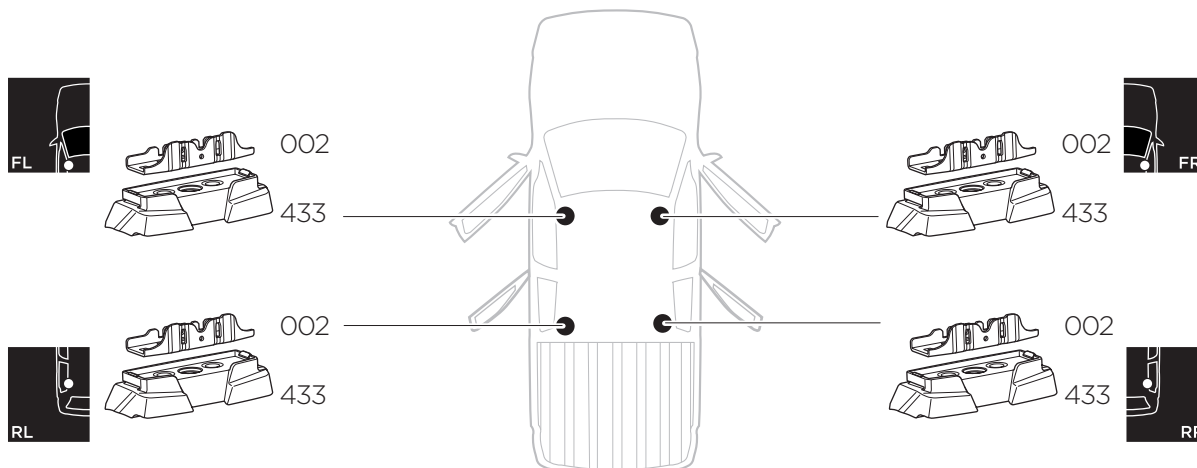

1

Kit 187204

MITSUBISHI L200 Double Cab, 4-dr Pickup, 24-
MITSUBISHI Triton Double Cab, 4-dr Pickup, 24-

ISO 11154-E

This kit is only for vehicles with fixpoint mounting.

1 KIT

7 kg
15,4 lbs = Max: 75 kg
/ 165 lbs

Max 130 km/h
80 Mph

80 km/h
50 Mph

2 FOOT PACK

4 Nm
x1

1

2

8 Nm
x4

3