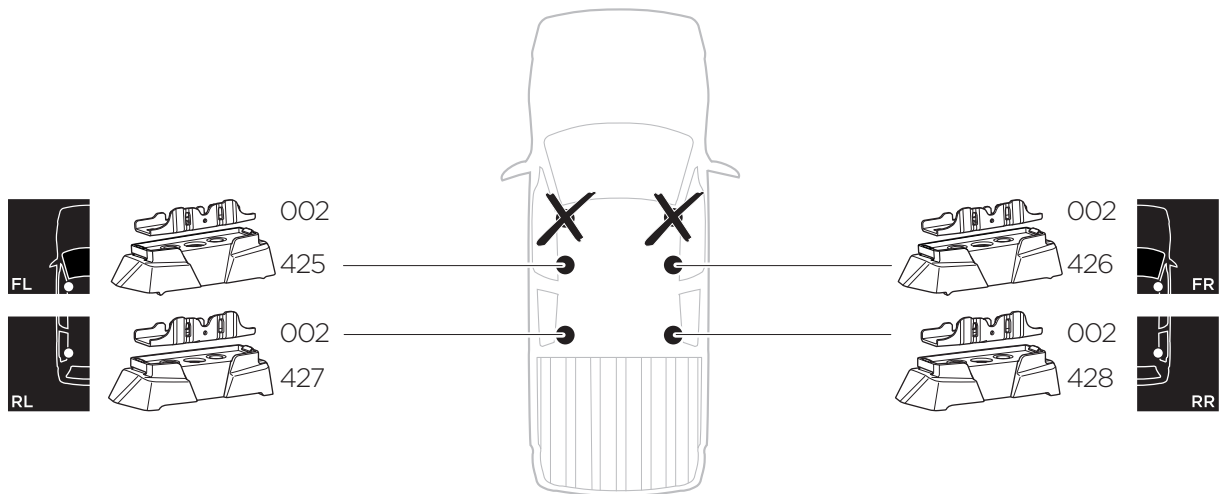

1

Kit 187181

GMC Hummer EV, 4-dr Pickup, 22-

This kit is only for vehicles with fixpoint mounting.

3

4

5