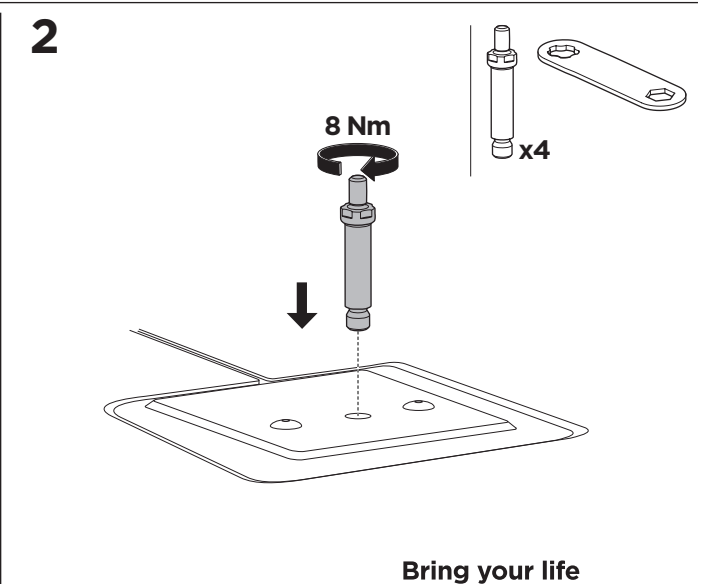

1

Kit 187181

GMC Hummer EV, 4-dr Pickup, 22-

This kit is only for vehicles with fixpoint mounting.

3

4

5