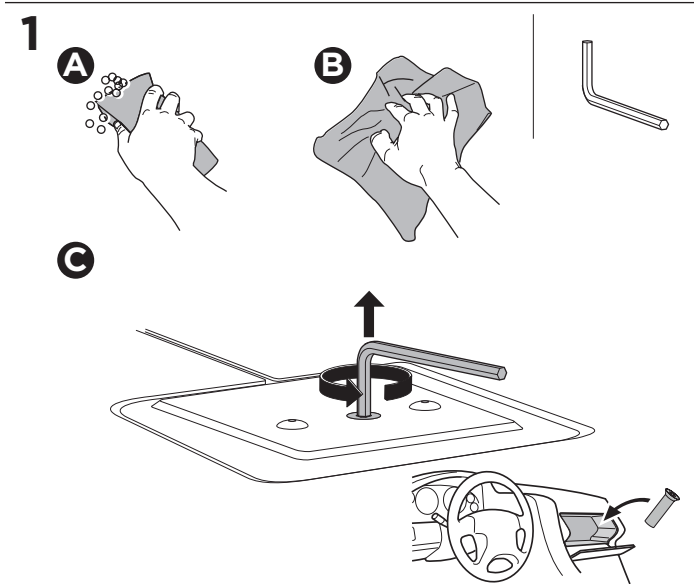

1

Kit 187181

GMC Hummer EV, 4-dr Pickup, 22-

This kit is only for vehicles with fixpoint mounting.

3

4

5