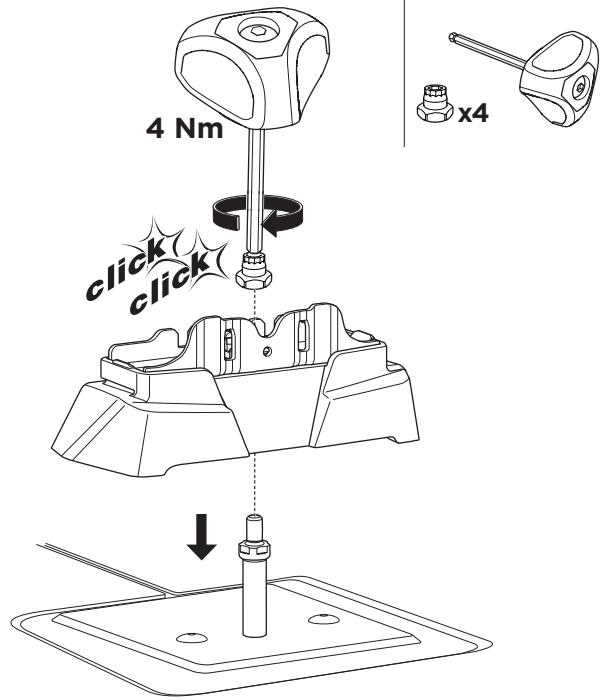

1

Kit 187181

GMC Hummer EV, 4-dr Pickup, 22-

This kit is only for vehicles with fixpoint mounting.

3

4

5