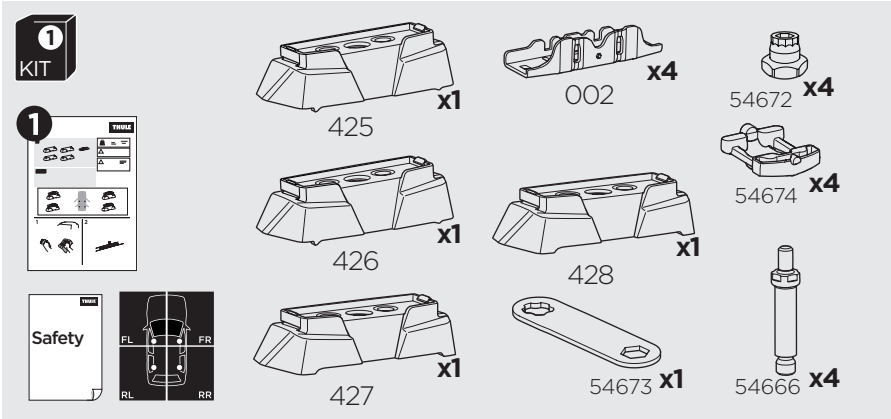

1

Kit 187181

GMC Hummer EV, 4-dr Pickup, 22-

This kit is only for vehicles with fixpoint mounting.

3

4

5