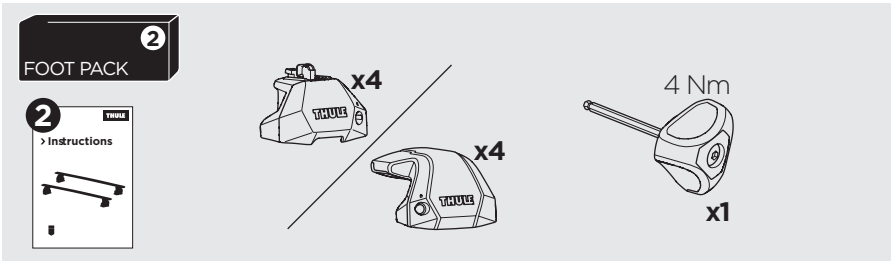

1

Kit 187181

GMC Hummer EV, 4-dr Pickup, 22-

This kit is only for vehicles with fixpoint mounting.

3

4

5