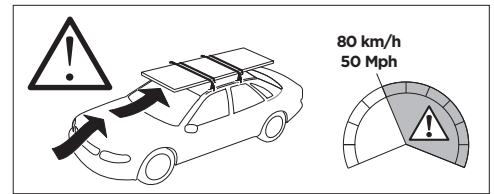

1

Kit 187181

GMC Hummer EV, 4-dr Pickup, 22-

This kit is only for vehicles with fixpoint mounting.

3

4

5