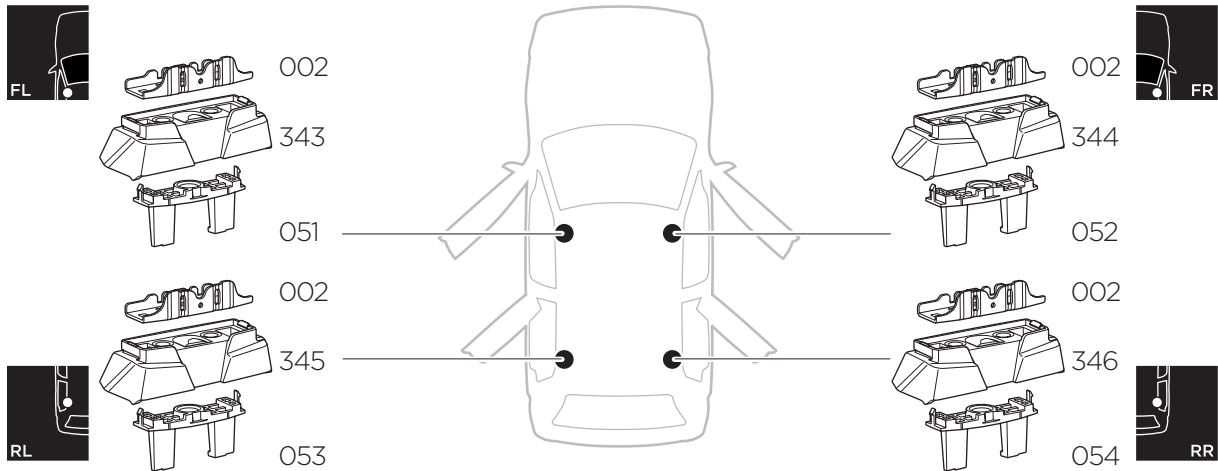

1

Kit 187168

PORSCHE Taycan, 4-dr Sedan, 20-

This kit is only for vehicles with fixpoint mounting.

3

4

5