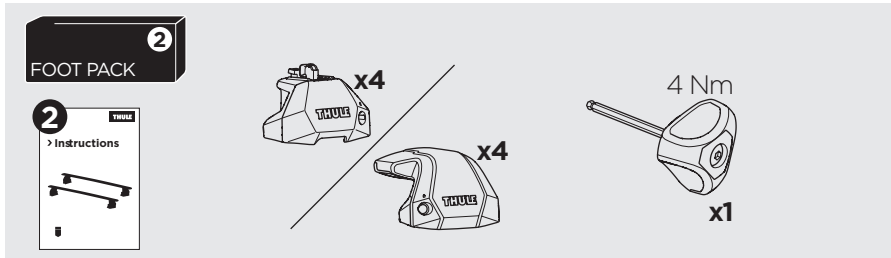

1

Kit 187168

PORSCHE Taycan, 4-dr Sedan, 20-

This kit is only for vehicles with fixpoint mounting.

3

4

5