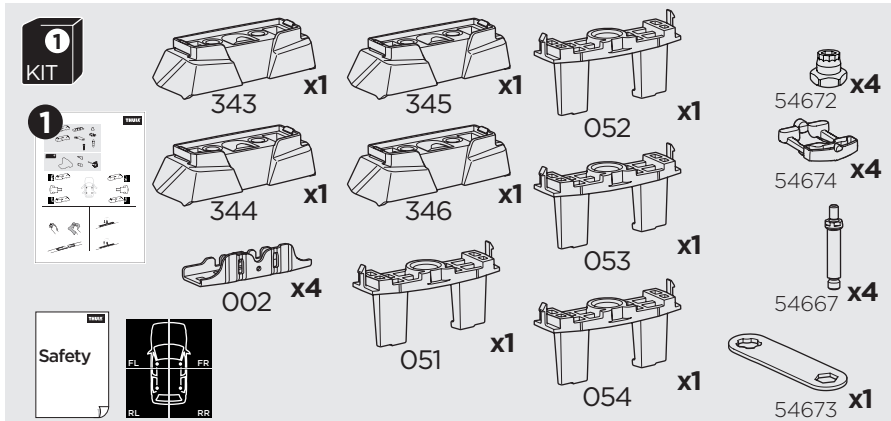

1

Kit 187168

PORSCHE Taycan, 4-dr Sedan, 20-

This kit is only for vehicles with fixpoint mounting.

3

4

5