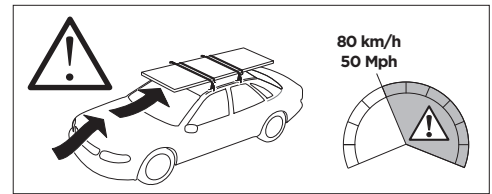

1

Kit 187168

PORSCHE Taycan, 4-dr Sedan, 20-

This kit is only for vehicles with fixpoint mounting.

3

4

5