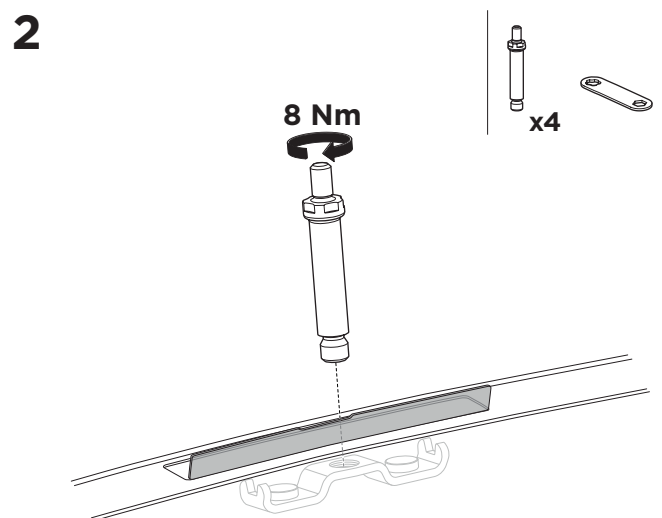

1

Kit 187168

PORSCHE Taycan, 4-dr Sedan, 20-

This kit is only for vehicles with fixpoint mounting.

3

4

5