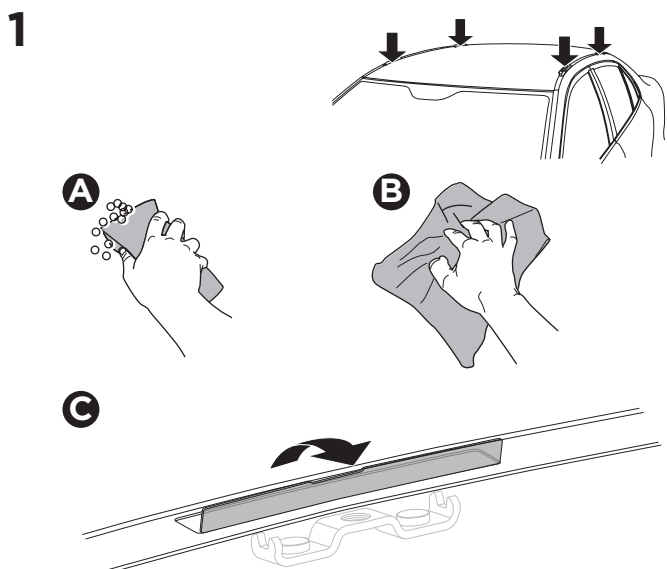

1

Kit 187168

PORSCHE Taycan, 4-dr Sedan, 20-

This kit is only for vehicles with fixpoint mounting.

3

4

5