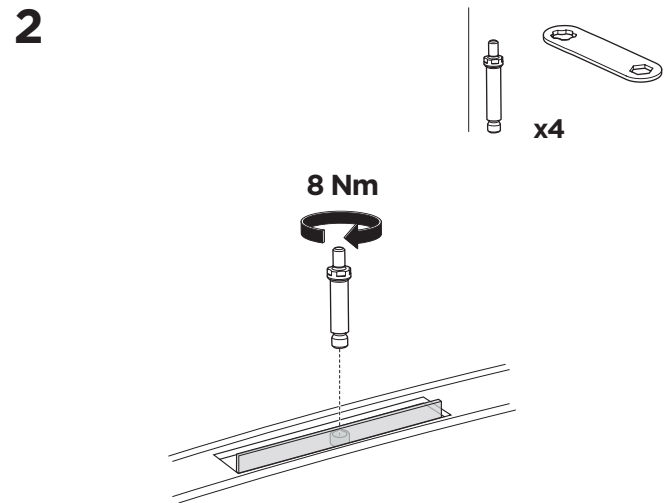

1

Kit 187132

AUDI e-tron GT, 4-dr Sedan, 21-

ISO 11154-E

This kit is only for vehicles with fixpoint mounting.

3

4

5