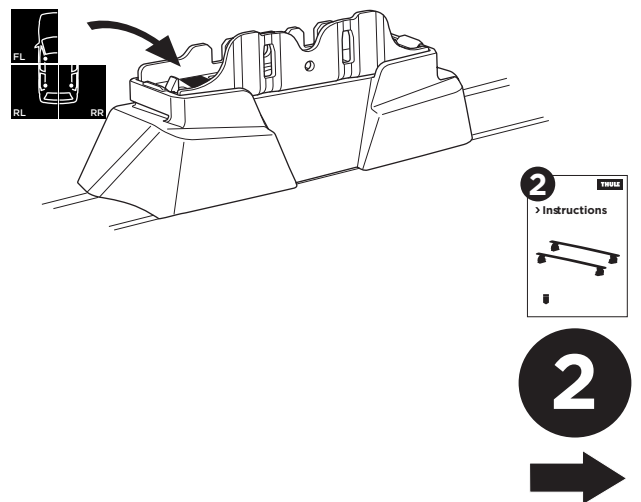

1

Kit 187132

AUDI e-tron GT, 4-dr Sedan, 21-

ISO 11154-E

This kit is only for vehicles with fixpoint mounting.

3

4

5