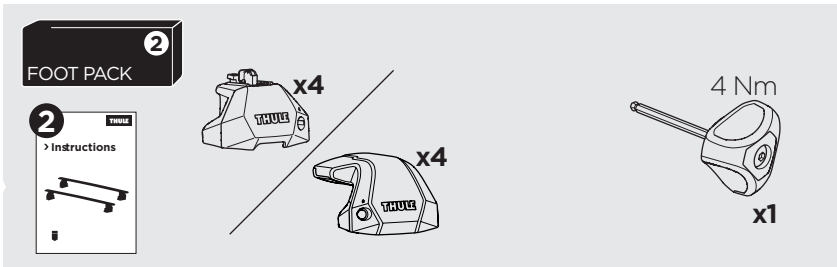

1

Kit 187132

AUDI e-tron GT, 4-dr Sedan, 21-

ISO 11154-E

This kit is only for vehicles with fixpoint mounting.

3

4

5