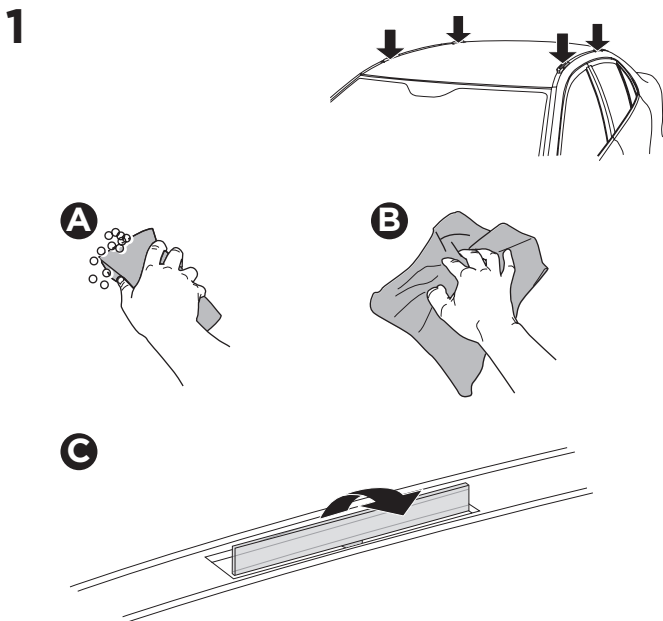

1

Kit 187132

AUDI e-tron GT, 4-dr Sedan, 21-

ISO 11154-E

This kit is only for vehicles with fixpoint mounting.

3

4

5