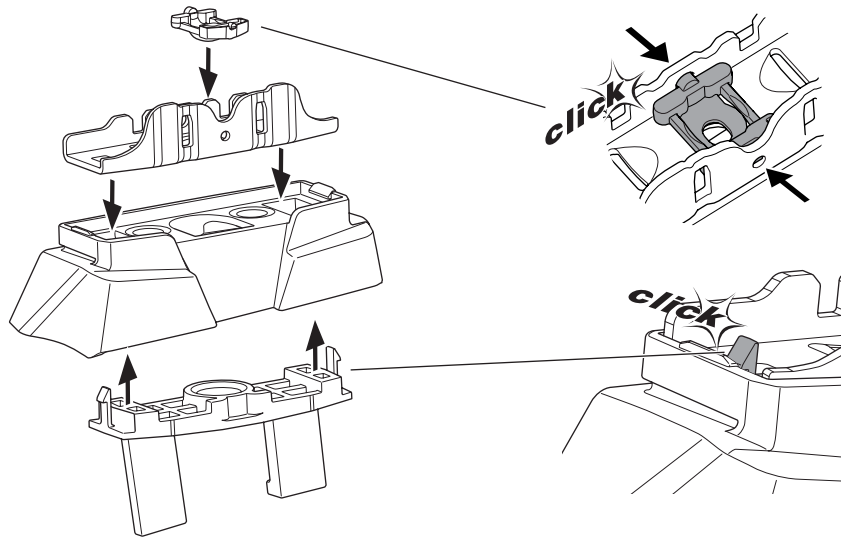

1

Kit 187132

AUDI e-tron GT, 4-dr Sedan, 21-

ISO 11154-E

This kit is only for vehicles with fixpoint mounting.

3

4

5