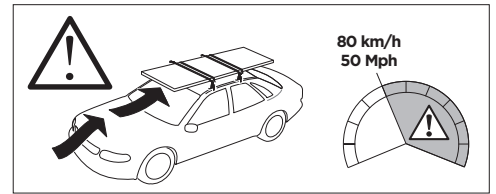

1

Kit 187132

AUDI e-tron GT, 4-dr Sedan, 21-

ISO 11154-E

This kit is only for vehicles with fixpoint mounting.

3

4

5