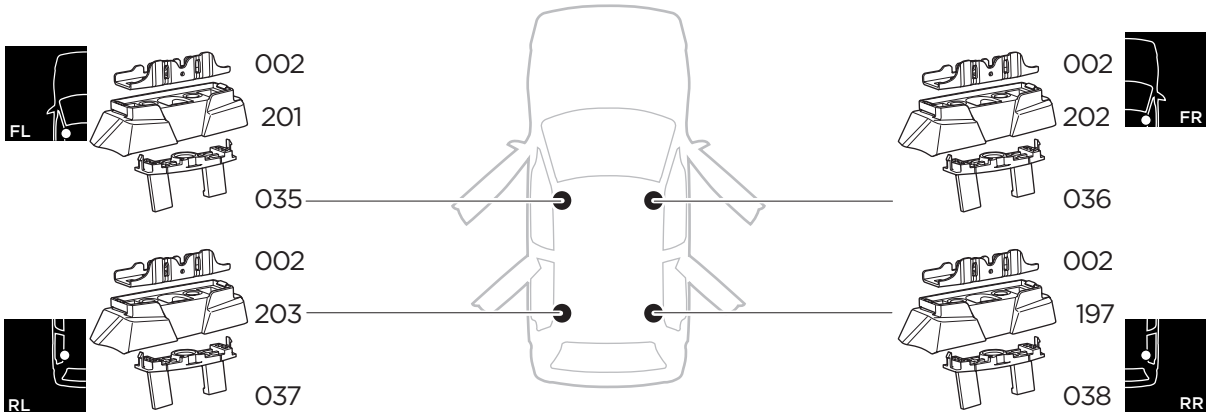

1

Kit 187132

AUDI e-tron GT, 4-dr Sedan, 21-

ISO 11154-E

This kit is only for vehicles with fixpoint mounting.

3

4

5