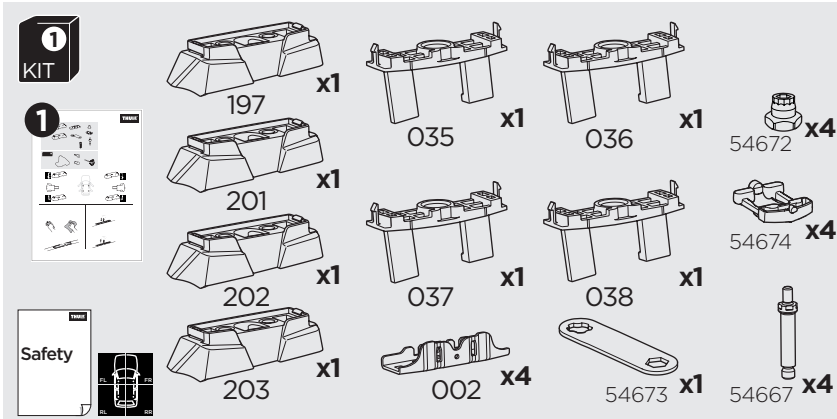

1

Kit 187132

AUDI e-tron GT, 4-dr Sedan, 21-

ISO 11154-E

This kit is only for vehicles with fixpoint mounting.

3

4

5