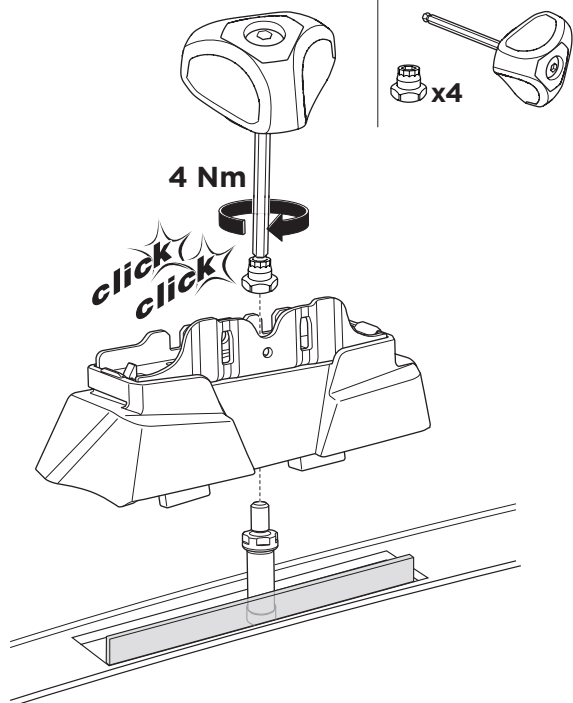

1

Kit 187132

AUDI e-tron GT, 4-dr Sedan, 21-

ISO 11154-E

This kit is only for vehicles with fixpoint mounting.

3

4

5