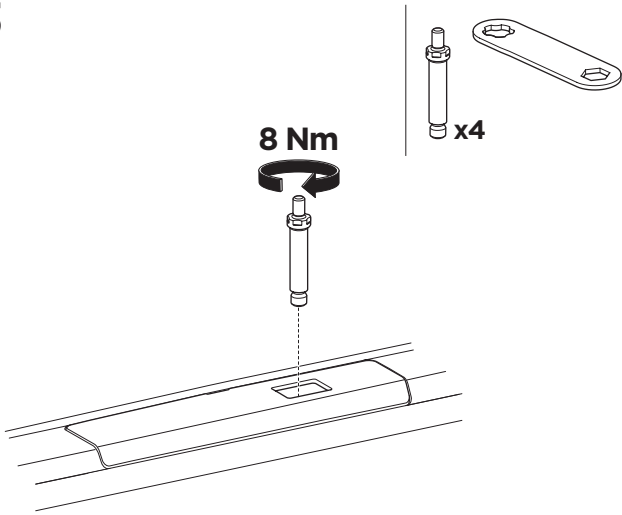

## Kit 187101

TOYOTA Corolla Cross, 5-dr SUV, 21-

ISO 11154-E

This kit is only for vehicles with fixpoint mounting.

3

4

5

6