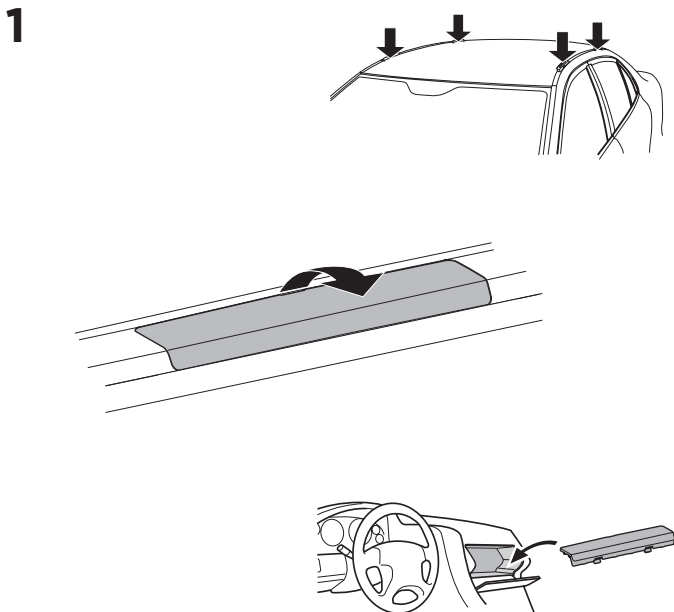

## Kit 187101

TOYOTA Corolla Cross, 5-dr SUV, 21-

ISO 11154-E

This kit is only for vehicles with fixpoint mounting.

3

4

5

6