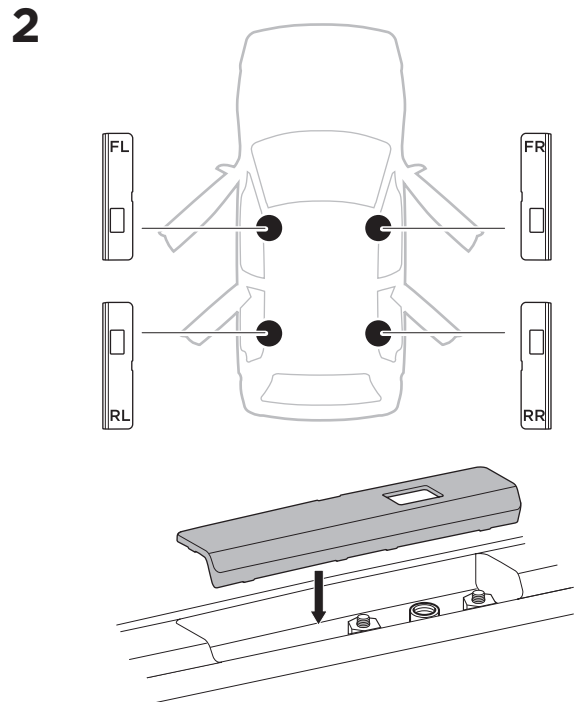

## Kit 187101

TOYOTA Corolla Cross, 5-dr SUV, 21-

ISO 11154-E

This kit is only for vehicles with fixpoint mounting.

3

4

5

6