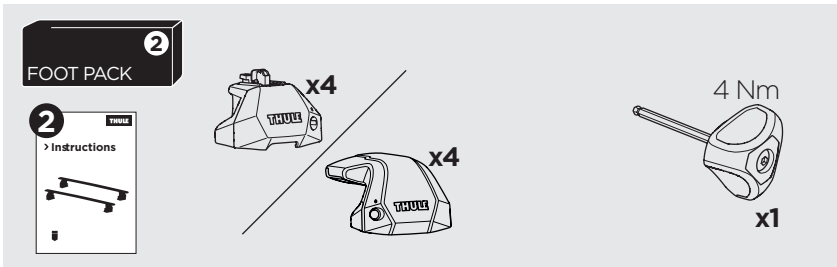

## Kit 187101

TOYOTA Corolla Cross, 5-dr SUV, 21-

ISO 11154-E

This kit is only for vehicles with fixpoint mounting.

3

4

5

6