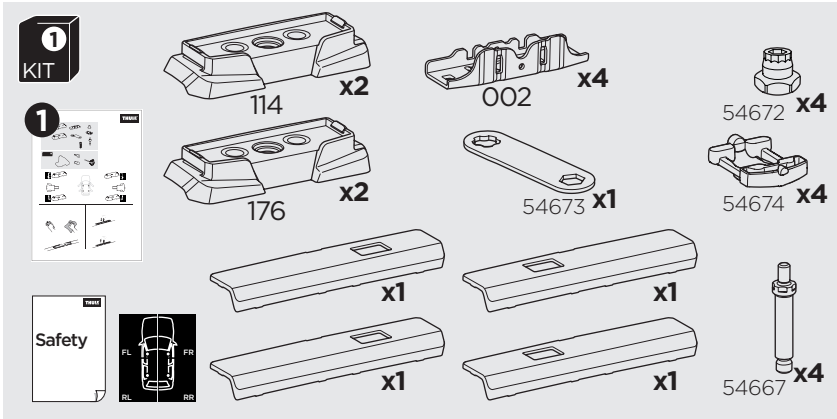

## Kit 187101

TOYOTA Corolla Cross, 5-dr SUV, 21-

ISO 11154-E

This kit is only for vehicles with fixpoint mounting.

3

4

5

6