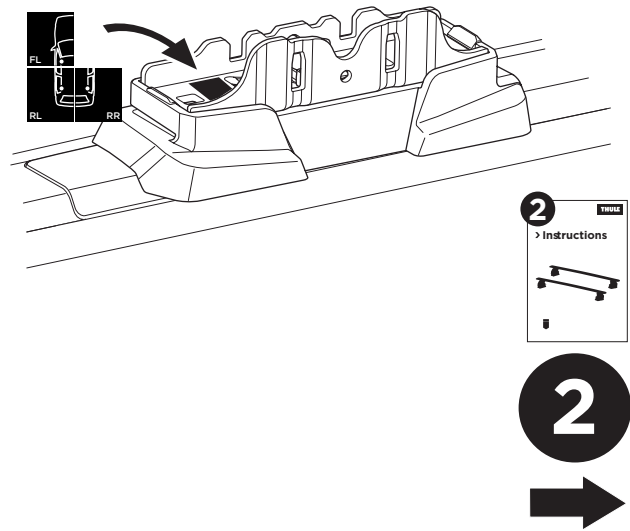

## Kit 187101

TOYOTA Corolla Cross, 5-dr SUV, 21-

ISO 11154-E

This kit is only for vehicles with fixpoint mounting.

3

4

5

6