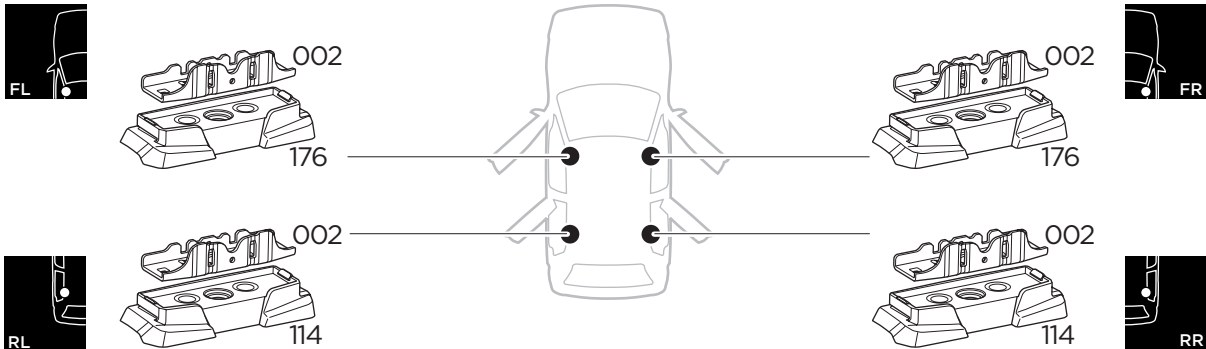

## Kit 187101

TOYOTA Corolla Cross, 5-dr SUV, 21-

ISO 11154-E

This kit is only for vehicles with fixpoint mounting.

3

4

5

6