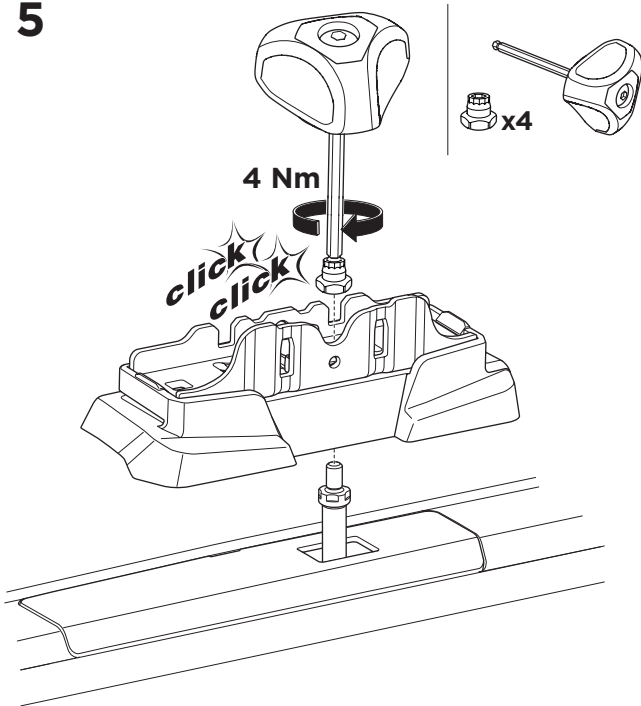

## Kit 187101

TOYOTA Corolla Cross, 5-dr SUV, 21-

ISO 11154-E

This kit is only for vehicles with fixpoint mounting.

3

4

5

6