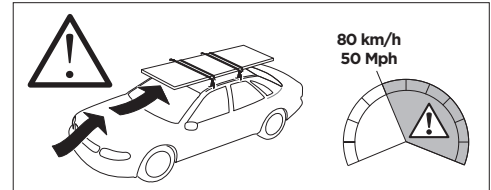

## Kit 187101

TOYOTA Corolla Cross, 5-dr SUV, 21-

ISO 11154-E

This kit is only for vehicles with fixpoint mounting.

3

4

5

6