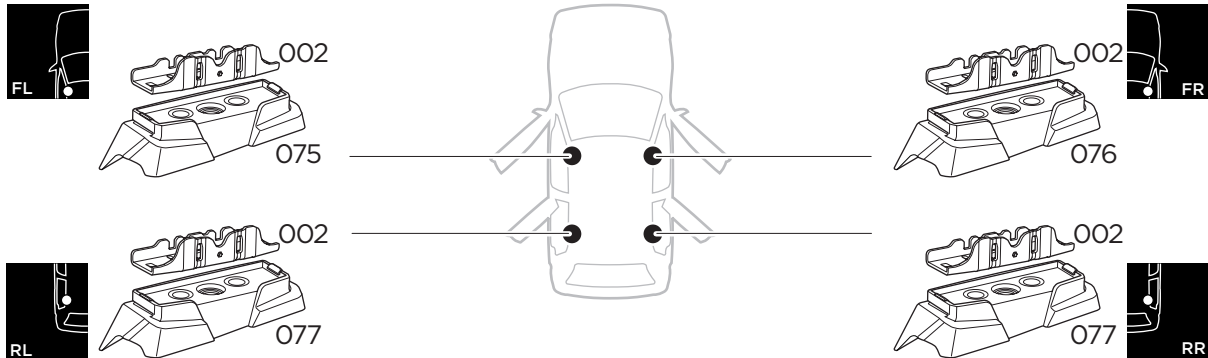

1

Kit 187045

PEUGEOT 5008, 5-dr MPV, 09-17

ISO 11154-E

This kit is only for vehicles with fixpoint mounting.

1 KIT

2 FOOT PACK

1