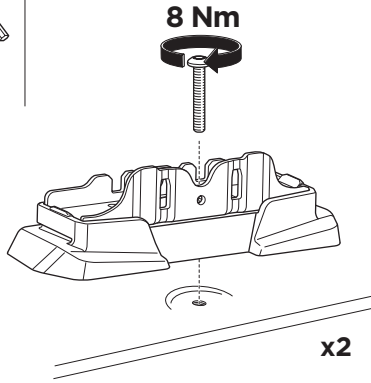

1
KIT

Safety

004 x4

019 x4

50229 x1

45 mm
51344 x2

65 mm
50604 x2

i

2

8 Nm

3

8 Nm

**DACIA Dokker, 4-dr Van, 12-
RENAULT Express, 4-dr Van, 21-
This kit is only for vehicles with fixpoint mounting.**

x2

i

2