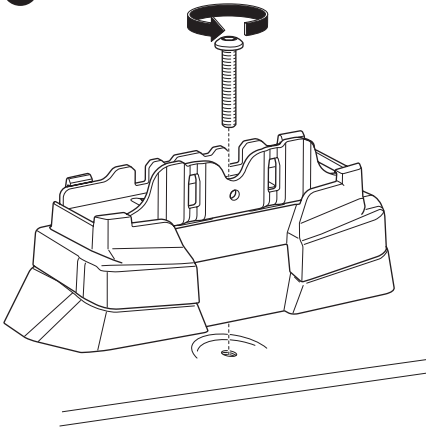

A

B

DACIA Dokker, 4-dr Van, 12-
RENAULT Express, 4-dr Van, 21-

NISSAN NV250, 5-dr Van, 19-21
RENAULT Kangoo Maxi, 5-dr Van, 10-21