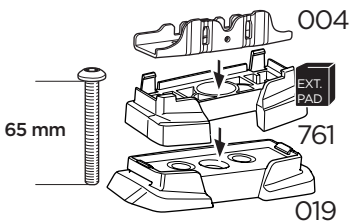

1
KIT

Safety

004 x4

019 x4

50229 x1

45 mm
51344 x2

65 mm
50604 x2

i

2

8 Nm

3

8 Nm

**DACIA Dokker, 4-dr Van, 12-
RENAULT Express, 4-dr Van, 21-
This kit is only for vehicles with fixpoint mounting.**

x2

i

2

3

NISSAN NV250, 5-dr Van, 19-21

RENAULT Kangoo Maxi, 5-dr Van, 10-21

This kit is only for vehicles with fixpoint mounting.

1
KIT

x2

EXT.
PAD

2