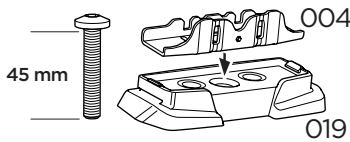

1
KIT

Safety

004 x4

019 x4

50229 x1

45 mm
51344 x2

65 mm
50604 x2

i

2

8 Nm

3

8 Nm

**DACIA Dokker, 4-dr Van, 12-
RENAULT Express, 4-dr Van, 21-
This kit is only for vehicles with fixpoint mounting.**

x2

i

2