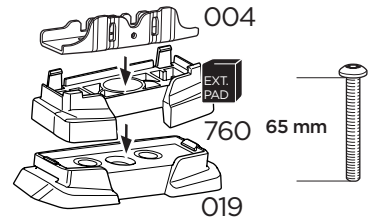

3

NISSAN NV250, 5-dr Van, 19-21

RENAULT Kangoo Maxi, 5-dr Van, 10-21

This kit is only for vehicles with fixpoint mounting.

1
KIT

x2

EXT.
PAD

2