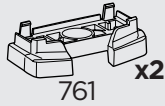

1
KIT

Safety

004 x4

019 x4

50229 x1

45 mm
51344 x2

65 mm
50604 x2

i

2

8 Nm

3

8 Nm

**DACIA Dokker, 4-dr Van, 12-
RENAULT Express, 4-dr Van, 21-
This kit is only for vehicles with fixpoint mounting.**

x2

i

2

3

NISSAN NV250, 5-dr Van, 19-21

RENAULT Kangoo Maxi, 5-dr Van, 10-21

This kit is only for vehicles with fixpoint mounting.

1
KIT

x2

EXT.
PAD

2