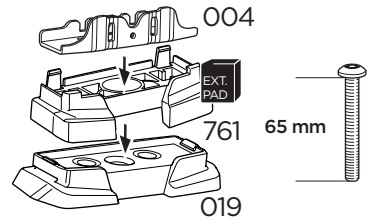

1
KIT

Safety

004 x4

019 x4

50229 x1

45 mm
51344 x2

65 mm
50604 x2

i

2

8 Nm

3

8 Nm

**DACIA Dokker, 4-dr Van, 12-
RENAULT Express, 4-dr Van, 21-
This kit is only for vehicles with fixpoint mounting.**

x2

i

2