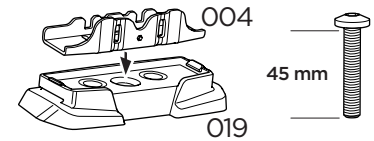

3

NISSAN NV250, 5-dr Van, 19-21

RENAULT Kangoo Maxi, 5-dr Van, 10-21

This kit is only for vehicles with fixpoint mounting.

1
KIT

x2

EXT.
PAD

2