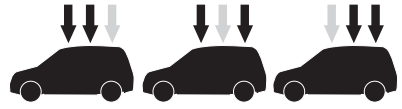

 +
 
 = Max: 100 kg / 220 lbs
 7 kg / 15,4 lbs

 +
 
 = Max: 150 kg / 330 lbs
 10,5 kg / 21,1 lbs

 Max 130 km/h / 80 Mph

 80 km/h / 50 Mph

ISO 11154-E

Bring your life
 thule.com

This kit is only for vehicles with fixpoint mounting.

1
KIT

Safety

004 x4

019 x4

50229 x1

45 mm
51344 x2

65 mm
50604 x2

i

2

8 Nm

3

8 Nm

**DACIA Dokker, 4-dr Van, 12-
RENAULT Express, 4-dr Van, 21-
This kit is only for vehicles with fixpoint mounting.**

x2

i

2