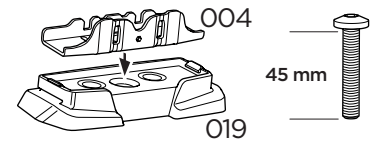

1
KIT

Safety

004 x4

019 x4

50229 x1

45 mm
51344 x2

65 mm
50604 x2

i

2

8 Nm

3

8 Nm

**DACIA Dokker, 4-dr Van, 12-
RENAULT Express, 4-dr Van, 21-
This kit is only for vehicles with fixpoint mounting.**

x2

i

2