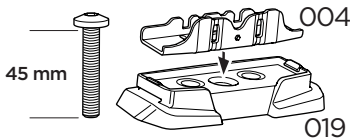

3

NISSAN NV250, 5-dr Van, 19-21

RENAULT Kangoo Maxi, 5-dr Van, 10-21

This kit is only for vehicles with fixpoint mounting.

1
KIT

x2

EXT.
PAD

2