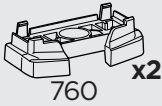

3

NISSAN NV250, 5-dr Van, 19-21

RENAULT Kangoo Maxi, 5-dr Van, 10-21

This kit is only for vehicles with fixpoint mounting.

1
KIT

x2

EXT.
PAD

2