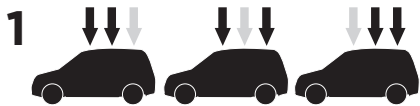

 +
 
 = Max: 100 kg / 220 lbs
 7 kg / 15,4 lbs

 +
 
 = Max: 150 kg / 330 lbs
 10,5 kg / 21,1 lbs

 Max 130 km/h / 80 Mph

 80 km/h / 50 Mph

ISO 11154-E

Bring your life
 thule.com

This kit is only for vehicles with fixpoint mounting.

1
KIT

Safety

004 x4

019 x4

50229 x1

45 mm
51344 x2

65 mm
50604 x2

i