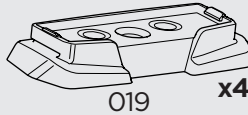

1
KIT

Safety

004 x4

019 x4

50229 x1

45 mm
51344 x2

65 mm
50604 x2

i

2

8 Nm

3

8 Nm

**DACIA Dokker, 4-dr Van, 12-
RENAULT Express, 4-dr Van, 21-
This kit is only for vehicles with fixpoint mounting.**

x2

i

2

3

NISSAN NV250, 5-dr Van, 19-21

RENAULT Kangoo Maxi, 5-dr Van, 10-21

This kit is only for vehicles with fixpoint mounting.

1
KIT

x2

EXT.
PAD

2