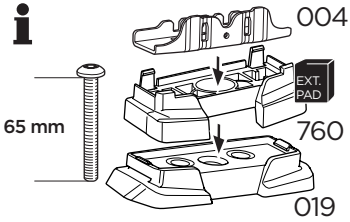

3

NISSAN NV250, 5-dr Van, 19-21

RENAULT Kangoo Maxi, 5-dr Van, 10-21

This kit is only for vehicles with fixpoint mounting.

1
KIT

x2

EXT.
PAD

2