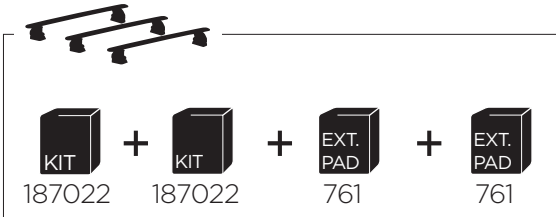

3

NISSAN NV250, 5-dr Van, 19-21

RENAULT Kangoo Maxi, 5-dr Van, 10-21

This kit is only for vehicles with fixpoint mounting.

1
KIT

x2

EXT.
PAD

2

3

**A****B**

DACIA Dokker, 4-dr Van, 12-
RENAULT Express, 4-dr Van, 21-

NISSAN NV250, 5-dr Van, 19-21
RENAULT Kangoo Maxi, 5-dr Van, 10-21