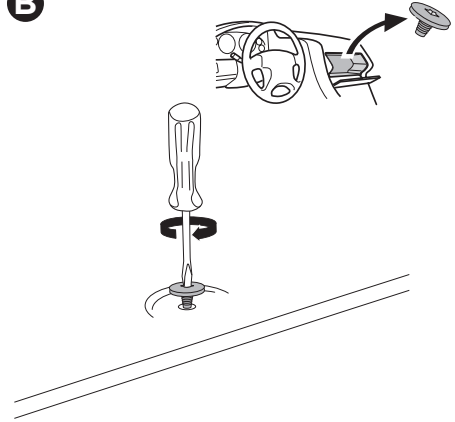

A

B

DACIA Dokker, 4-dr Van, 12-
RENAULT Express, 4-dr Van, 21-

NISSAN NV250, 5-dr Van, 19-21
RENAULT Kangoo Maxi, 5-dr Van, 10-21