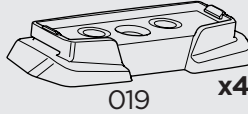

3

NISSAN NV250, 5-dr Van, 19-21

RENAULT Kangoo Maxi, 5-dr Van, 10-21

This kit is only for vehicles with fixpoint mounting.

1
KIT

x2

EXT.
PAD

2