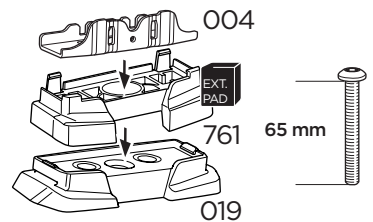

1
KIT

Safety

004 x4

019 x4

50229 x1

45 mm
51344 x2

65 mm
50604 x2

i

2

8 Nm

3

8 Nm

**DACIA Dokker, 4-dr Van, 12-
RENAULT Express, 4-dr Van, 21-
This kit is only for vehicles with fixpoint mounting.**

x2

i

2