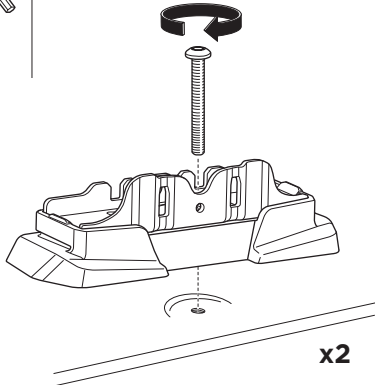

2

8 Nm

3

8 Nm

**DACIA Dokker, 4-dr Van, 12-
RENAULT Express, 4-dr Van, 21-
This kit is only for vehicles with fixpoint mounting.**

x2

i

2

3

NISSAN NV250, 5-dr Van, 19-21

RENAULT Kangoo Maxi, 5-dr Van, 10-21

This kit is only for vehicles with fixpoint mounting.

1
KIT

x2

EXT.
PAD

2