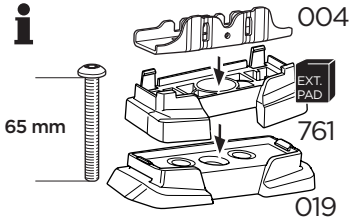

1
KIT

Safety

004 x4

019 x4

50229 x1

45 mm
51344 x2

65 mm
50604 x2

i

2

8 Nm

3

8 Nm

**DACIA Dokker, 4-dr Van, 12-
RENAULT Express, 4-dr Van, 21-
This kit is only for vehicles with fixpoint mounting.**

x2

i

2