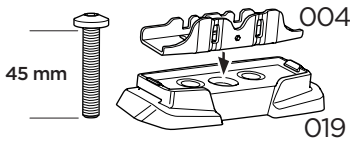

3

NISSAN NV250, 5-dr Van, 19-21

RENAULT Kangoo Maxi, 5-dr Van, 10-21

This kit is only for vehicles with fixpoint mounting.

1
KIT

x2

EXT.
PAD

2