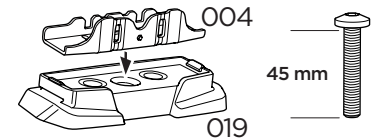

3

NISSAN NV250, 5-dr Van, 19-21

RENAULT Kangoo Maxi, 5-dr Van, 10-21

This kit is only for vehicles with fixpoint mounting.

1
KIT

x2

EXT.
PAD

2