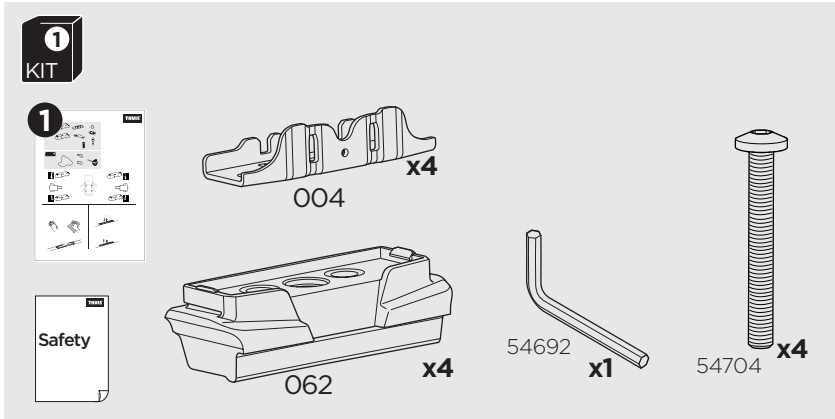

1

Kit 187001

VOLKSWAGEN California, 4-dr Bus, (T5) 03-15, (T6) 15-
VOLKSWAGEN Caravelle, 4-dr Bus, (T5) 03-15, (T6) 15-
VOLKSWAGEN Multivan, 4-dr Bus, (T5) 03-15, (T6) 15-
VOLKSWAGEN Shuttle, 4-dr Bus, (T5) 03-15, (T6) 15-
VOLKSWAGEN Transporter, 2-dr Single Cab, (T5) 03-15, (T6) 15-
VOLKSWAGEN Transporter, 4-dr Double cab, (T5) 03-15, (T6) 15-
VOLKSWAGEN Transporter, 4-dr Van, (T5) 03-15, (T6) 15-

ISO 11154-E

This kit is only for vehicles with fixpoint mounting.