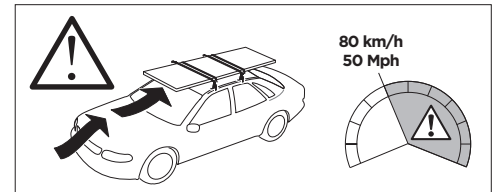

1

Kit 187001

VOLKSWAGEN California, 4-dr Bus, (T5) 03-15, (T6) 15-
VOLKSWAGEN Caravelle, 4-dr Bus, (T5) 03-15, (T6) 15-
VOLKSWAGEN Multivan, 4-dr Bus, (T5) 03-15, (T6) 15-
VOLKSWAGEN Shuttle, 4-dr Bus, (T5) 03-15, (T6) 15-
VOLKSWAGEN Transporter, 2-dr Single Cab, (T5) 03-15, (T6) 15-
VOLKSWAGEN Transporter, 4-dr Double cab, (T5) 03-15, (T6) 15-
VOLKSWAGEN Transporter, 4-dr Van, (T5) 03-15, (T6) 15-

ISO 11154-E

This kit is only for vehicles with fixpoint mounting.