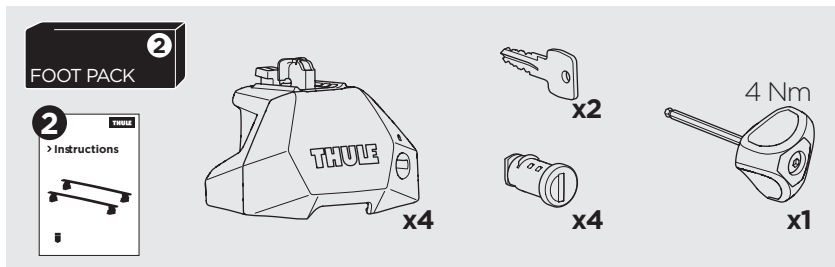

1

Kit 187001

VOLKSWAGEN California, 4-dr Bus, (T5) 03-15, (T6) 15-
VOLKSWAGEN Caravelle, 4-dr Bus, (T5) 03-15, (T6) 15-
VOLKSWAGEN Multivan, 4-dr Bus, (T5) 03-15, (T6) 15-
VOLKSWAGEN Shuttle, 4-dr Bus, (T5) 03-15, (T6) 15-
VOLKSWAGEN Transporter, 2-dr Single Cab, (T5) 03-15, (T6) 15-
VOLKSWAGEN Transporter, 4-dr Double cab, (T5) 03-15, (T6) 15-
VOLKSWAGEN Transporter, 4-dr Van, (T5) 03-15, (T6) 15-

ISO 11154-E

This kit is only for vehicles with fixpoint mounting.