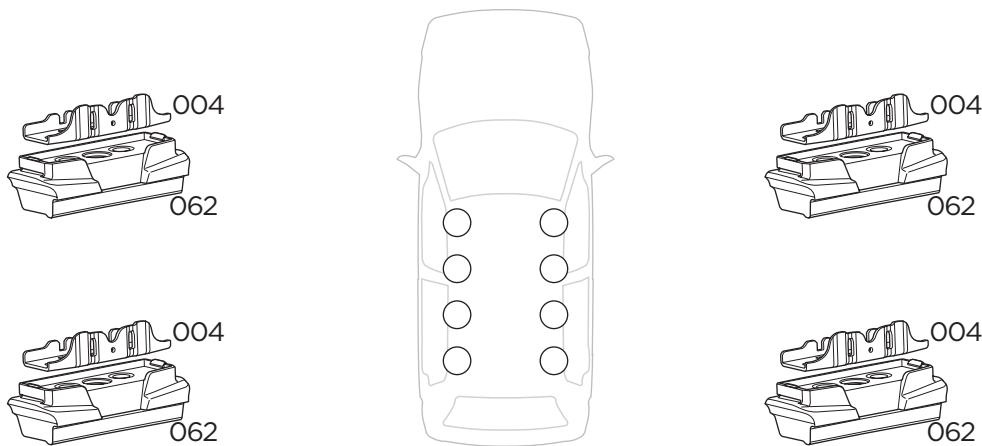

1

Kit 187001

VOLKSWAGEN California, 4-dr Bus, (T5) 03-15, (T6) 15-
VOLKSWAGEN Caravelle, 4-dr Bus, (T5) 03-15, (T6) 15-
VOLKSWAGEN Multivan, 4-dr Bus, (T5) 03-15, (T6) 15-
VOLKSWAGEN Shuttle, 4-dr Bus, (T5) 03-15, (T6) 15-
VOLKSWAGEN Transporter, 2-dr Single Cab, (T5) 03-15, (T6) 15-
VOLKSWAGEN Transporter, 4-dr Double cab, (T5) 03-15, (T6) 15-
VOLKSWAGEN Transporter, 4-dr Van, (T5) 03-15, (T6) 15-

ISO 11154-E

This kit is only for vehicles with fixpoint mounting.