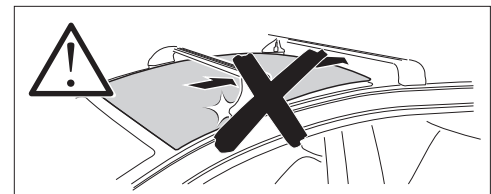

1

Kit 186184

LINCOLN Nautilus, 5-dr SUV, 24-

ISO 11154-E

This kit is only for vehicles with flush railing.

1 KIT
Safety

O61 x4 O25 x4 O26 x4 Spare Part 54201 x4

Max: 75 kg / 165 lbs

Max 130 km/h / 80 Mph

2 FOOT PACK
Instructions

4 Nm x1

80 km/h / 50 Mph

1 KIT + **2 FOOT PACK**

1 Evo Edge

2

3 **4** **5**