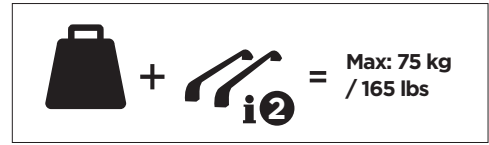

## Kit 186171 CHEVROLET Bolt EUV, 5-dr Hatchback, 22-23

ISO 11154-E

This kit is only for vehicles with flush railing.

**1** KIT + **2** FOOT PACK

**1**

Evo

Edge

**2**