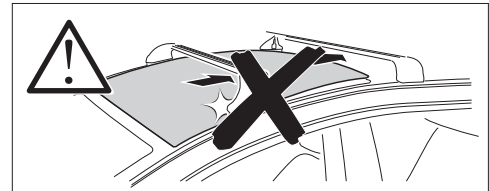

## Kit 186171 CHEVROLET Bolt EUV, 5-dr Hatchback, 22-23

ISO 11154-E

This kit is only for vehicles with flush railing.

**1** KIT + **2** FOOT PACK

**1**

Evo

Edge

**2**