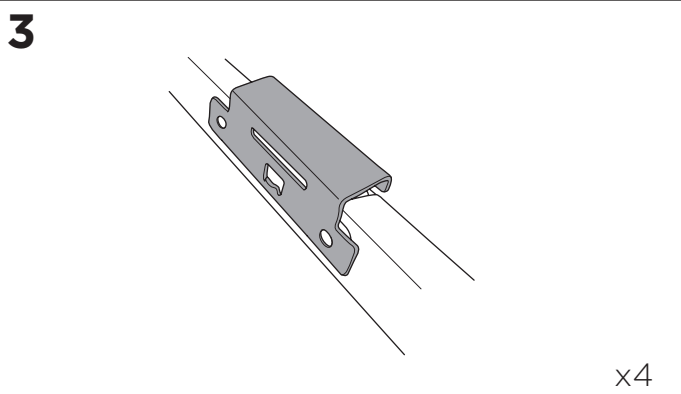

## Kit 186171 CHEVROLET Bolt EUV, 5-dr Hatchback, 22-23

ISO 11154-E

This kit is only for vehicles with flush railing.

**1** KIT + **2** FOOT PACK

**1**

Evo

Edge

**2**