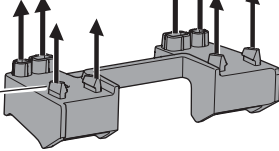

1 KIT + **2** FOOT PACK

1

Evo

Edge

2

3

B

4

5

2

> Instructions

2

i