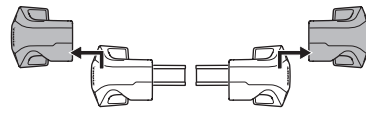

## Kit 186171 CHEVROLET Bolt EUV, 5-dr Hatchback, 22-23

ISO 11154-E

This kit is only for vehicles with flush railing.

**1** KIT + **2** FOOT PACK

**1**

Evo

Edge

**2**

**3**

B

**4**

**5**

**2**

> Instructions

**2**

**i**