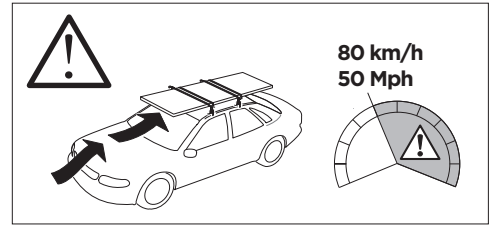

## Kit 186171 CHEVROLET Bolt EUV, 5-dr Hatchback, 22-23

ISO 11154-E

This kit is only for vehicles with flush railing.

**1** KIT + **2** FOOT PACK

**1**

Evo

Edge

**2**