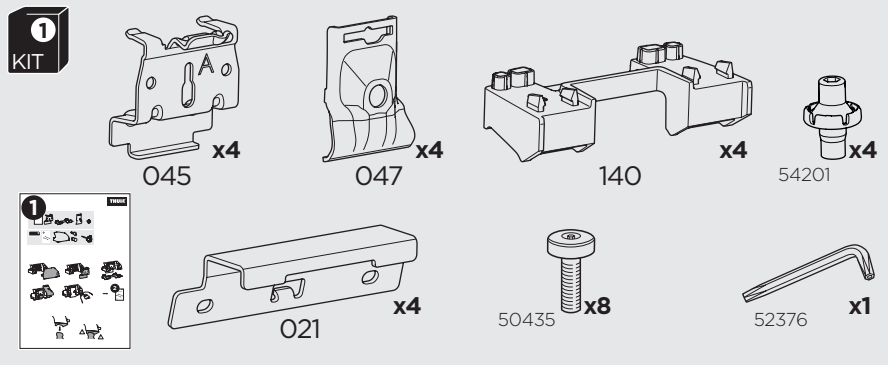

## Kit 186171 CHEVROLET Bolt EUV, 5-dr Hatchback, 22-23

ISO 11154-E

This kit is only for vehicles with flush railing.

**1** KIT + **2** FOOT PACK

**1**

Evo

Edge

**2**