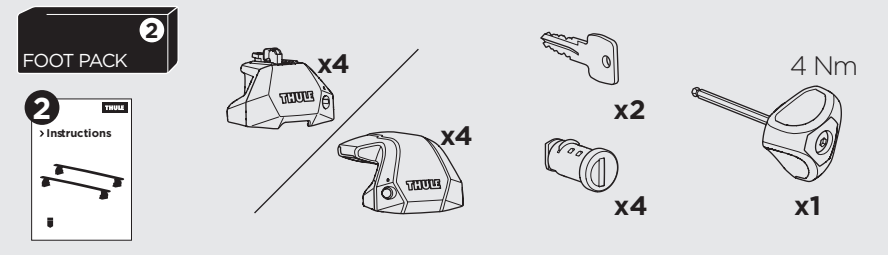

## Kit 186171 CHEVROLET Bolt EUV, 5-dr Hatchback, 22-23

ISO 11154-E

This kit is only for vehicles with flush railing.

**1** KIT + **2** FOOT PACK

**1**

Evo

Edge

**2**