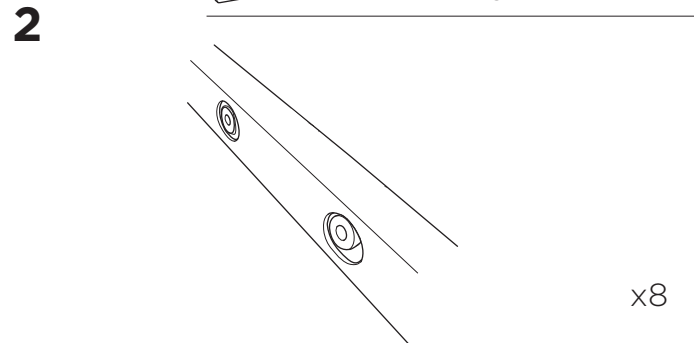

## Kit 186171 CHEVROLET Bolt EUV, 5-dr Hatchback, 22-23

ISO 11154-E

This kit is only for vehicles with flush railing.

**1** KIT + **2** FOOT PACK

**1**

Evo

Edge

**2**