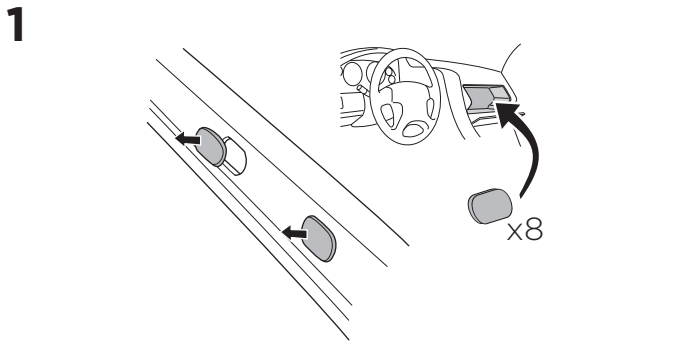

## Kit 186171 CHEVROLET Bolt EUV, 5-dr Hatchback, 22-23

ISO 11154-E

This kit is only for vehicles with flush railing.

**1** KIT + **2** FOOT PACK

**1**

Evo

Edge

**2**