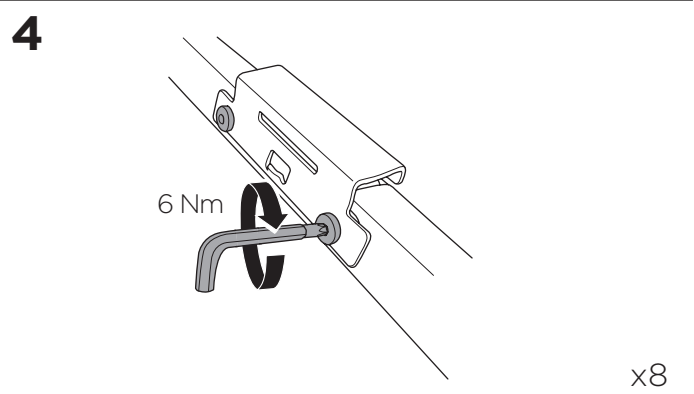

## Kit 186171 CHEVROLET Bolt EUV, 5-dr Hatchback, 22-23

ISO 11154-E

This kit is only for vehicles with flush railing.

**1** KIT + **2** FOOT PACK

**1**

Evo

Edge

**2**