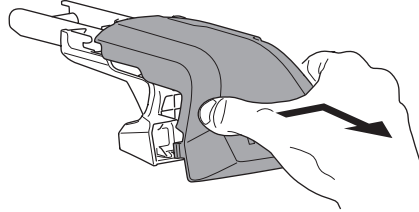

## Kit 186171 CHEVROLET Bolt EUV, 5-dr Hatchback, 22-23

ISO 11154-E

This kit is only for vehicles with flush railing.

**1** KIT + **2** FOOT PACK

**1**

Evo

Edge

**2**