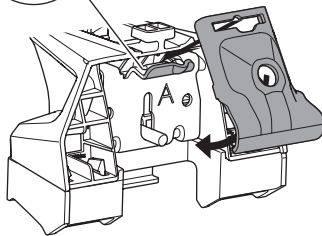

## Kit 186171 CHEVROLET Bolt EUV, 5-dr Hatchback, 22-23

ISO 11154-E

This kit is only for vehicles with flush railing.

**1** KIT + **2** FOOT PACK

**1**

Evo

Edge

**2**

**3**

B

**4**

**5**

**2**

> Instructions

**2**

**i**