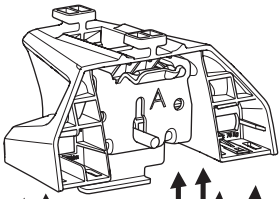

## Kit 186171 CHEVROLET Bolt EUV, 5-dr Hatchback, 22-23

ISO 11154-E

This kit is only for vehicles with flush railing.

**1** KIT + **2** FOOT PACK

**1**

Evo

Edge

**2**

**3**

B

**4**

**5**

**2**

> Instructions

**2**

**i**