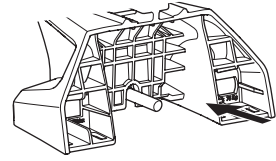

## Kit 186171 CHEVROLET Bolt EUV, 5-dr Hatchback, 22-23

ISO 11154-E

This kit is only for vehicles with flush railing.

**1** KIT + **2** FOOT PACK

**1**

Evo

Edge

**2**