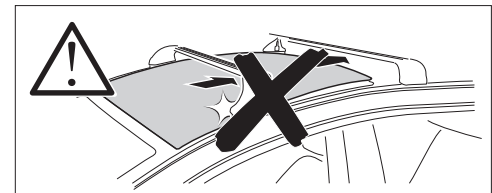

1

Kit 186154

SUBARU Crosstrek, 5-dr SUV, 19-
SUBARU XV, 5-dr SUV, 19-22

ISO 11154-E

This kit is only for vehicles with flush railing.

1 KIT
Safety

O74 x4   O61 x4   O71 x4   Spare Part 54201 x4

Max: 60 kg / 132 lbs

Max 130 km/h 80 Mph

2 FOOT PACK
Instructions

4 Nm x1

80 km/h 50 Mph