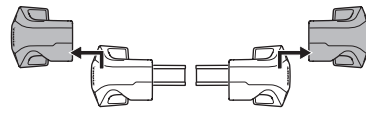

1

Kit 186152

CADILLAC Escalade, 5-dr SUV, 15-20
 CADILLAC ESV Escalade, 5-dr SUV, 15-20

ISO 11154-E

This kit is only for vehicles with flush railing.

1 KIT + **2** FOOT PACK

1

Evo

Edge

2

3

B

4

5

2 THULE

> Instructions