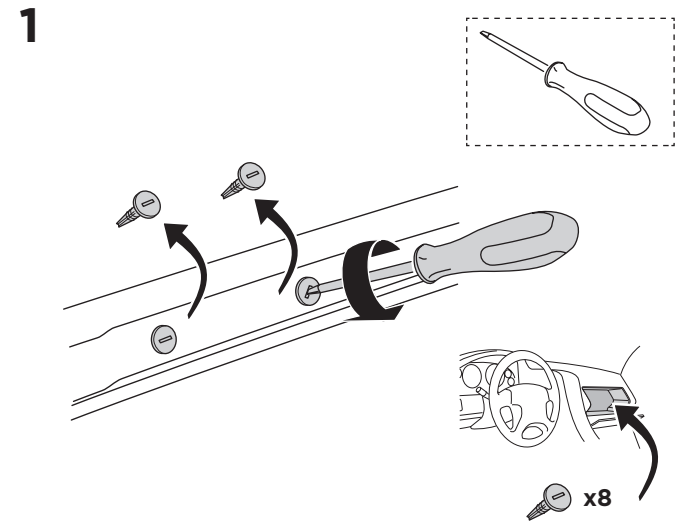

1

Kit 186152

CADILLAC Escalade, 5-dr SUV, 15-20
 CADILLAC ESV Escalade, 5-dr SUV, 15-20

ISO 11154-E

This kit is only for vehicles with flush railing.

1 KIT + **2** FOOT PACK

1

Evo

Edge

2

3

B

4

5

2 THULE

> Instructions