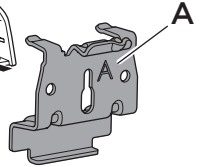

1

Kit 186152

CADILLAC Escalade, 5-dr SUV, 15-20
 CADILLAC ESV Escalade, 5-dr SUV, 15-20

ISO 11154-E

This kit is only for vehicles with flush railing.

1 KIT + **2** FOOT PACK

1

Evo

Edge

2

3

B

4

5

2 THULE

> Instructions