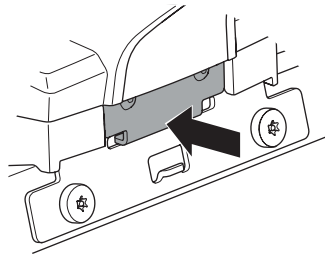

1 KIT + **2** FOOT PACK

1

Evo

Edge

2

3

B

4

5

2 THULE

> Instructions

2

i