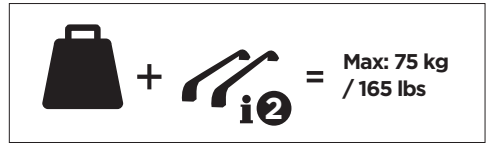

1

Kit 186152

CADILLAC Escalade, 5-dr SUV, 15-20
 CADILLAC ESV Escalade, 5-dr SUV, 15-20

ISO 11154-E

This kit is only for vehicles with flush railing.

1 KIT + **2** FOOT PACK

1

Evo