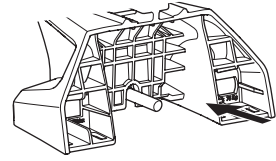

1

Kit 186152

CADILLAC Escalade, 5-dr SUV, 15-20
 CADILLAC ESV Escalade, 5-dr SUV, 15-20

ISO 11154-E

This kit is only for vehicles with flush railing.

1 KIT + **2** FOOT PACK

1

Evo

Edge

2

3

B

4

5

2 THULE

> Instructions