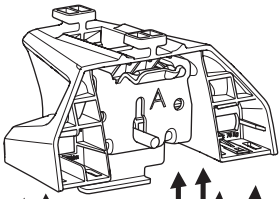

1

Kit 186152

CADILLAC Escalade, 5-dr SUV, 15-20
 CADILLAC ESV Escalade, 5-dr SUV, 15-20

ISO 11154-E

This kit is only for vehicles with flush railing.

1 KIT + **2** FOOT PACK

1

Evo

Edge

2

3

B

4

5

2 THULE

> Instructions