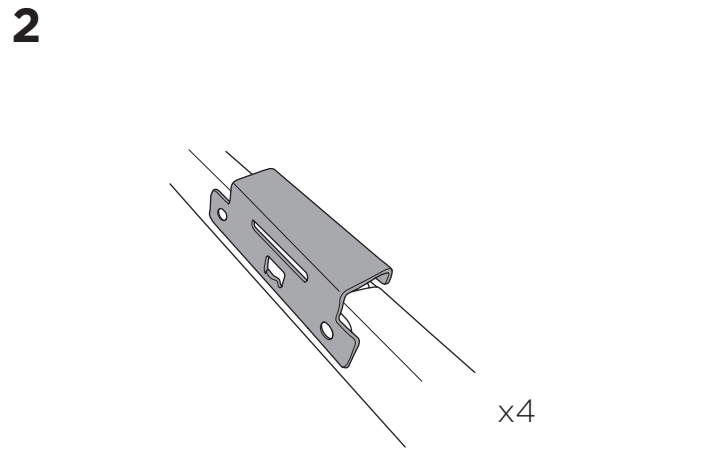

1

Kit 186152

CADILLAC Escalade, 5-dr SUV, 15-20
 CADILLAC ESV Escalade, 5-dr SUV, 15-20

ISO 11154-E

This kit is only for vehicles with flush railing.

1 KIT + **2** FOOT PACK

1

Evo

Edge

2

3

B

4

5

2 THULE

> Instructions