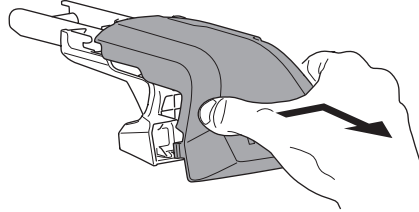

1 KIT + **2** FOOT PACK

1

Evo

Edge

2

3

B

4

5

2 THULE

> Instructions

2

i