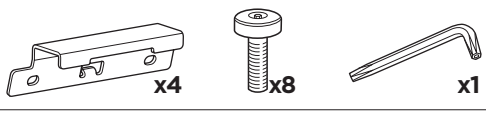

1

Kit 186152

CADILLAC Escalade, 5-dr SUV, 15-20
 CADILLAC ESV Escalade, 5-dr SUV, 15-20

ISO 11154-E

This kit is only for vehicles with flush railing.

1 KIT + **2** FOOT PACK

1

Evo

Edge

2

3

B

4

5

2 THULE

> Instructions