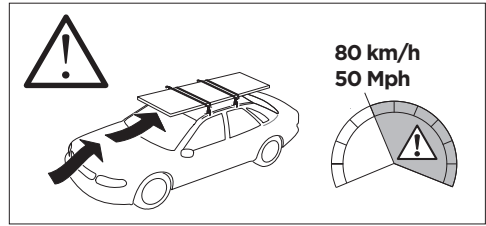

1

Kit 186152

CADILLAC Escalade, 5-dr SUV, 15-20
 CADILLAC ESV Escalade, 5-dr SUV, 15-20

ISO 11154-E

This kit is only for vehicles with flush railing.

1 KIT + **2** FOOT PACK

1

Evo