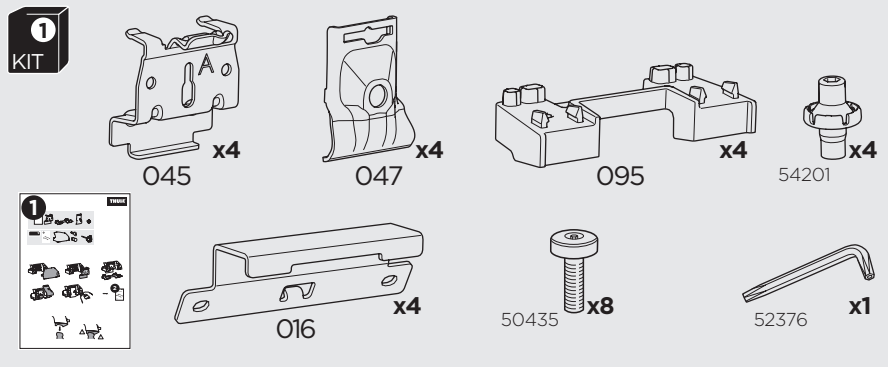

1

Kit 186152

CADILLAC Escalade, 5-dr SUV, 15-20
 CADILLAC ESV Escalade, 5-dr SUV, 15-20

ISO 11154-E

This kit is only for vehicles with flush railing.

1 KIT + **2** FOOT PACK

1

Evo

Edge

2

3

B

4

5

2 THULE

> Instructions