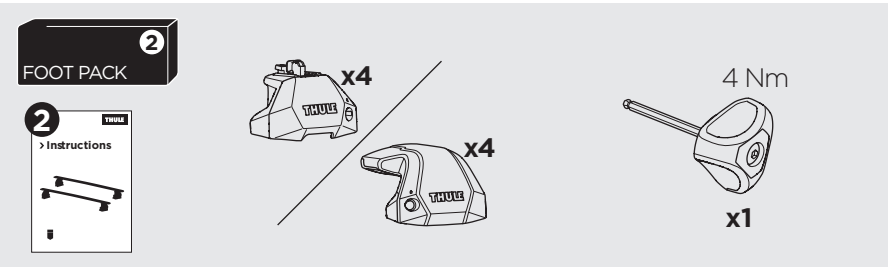

1

Kit 186152

CADILLAC Escalade, 5-dr SUV, 15-20
 CADILLAC ESV Escalade, 5-dr SUV, 15-20

ISO 11154-E

This kit is only for vehicles with flush railing.

1 KIT + **2** FOOT PACK

1

Evo

Edge

2

3

B

4

5

2 THULE

> Instructions