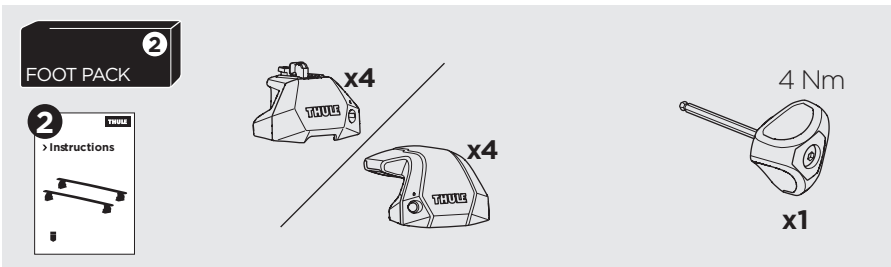

1

Kit 186140

JEEP Wagoneer, 5-dr SUV, 22-
 JEEP Wagoneer L, 5-dr SUV, 22-
 JEEP Grand Wagoneer, 5-dr SUV, 22-
 JEEP Grand Wagoneer L, 5-dr SUV, 22-

ISO 11154-E

This kit is only for vehicles with flush railing.

1 KIT + **2** FOOT PACK

1

Evo

Edge

2

3

4

5