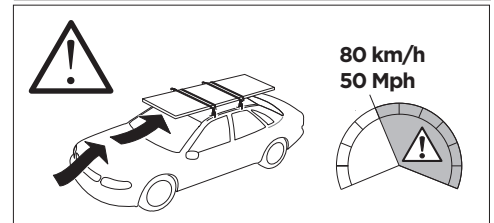

1

Kit 186140

JEEP Wagoneer, 5-dr SUV, 22-
 JEEP Wagoneer L, 5-dr SUV, 22-
 JEEP Grand Wagoneer, 5-dr SUV, 22-
 JEEP Grand Wagoneer L, 5-dr SUV, 22-

ISO 11154-E

This kit is only for vehicles with flush railing.