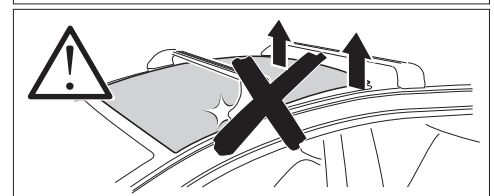

1

Kit 186140

JEEP Wagoneer, 5-dr SUV, 22-
 JEEP Wagoneer L, 5-dr SUV, 22-
 JEEP Grand Wagoneer, 5-dr SUV, 22-
 JEEP Grand Wagoneer L, 5-dr SUV, 22-

ISO 11154-E

This kit is only for vehicles with flush railing.