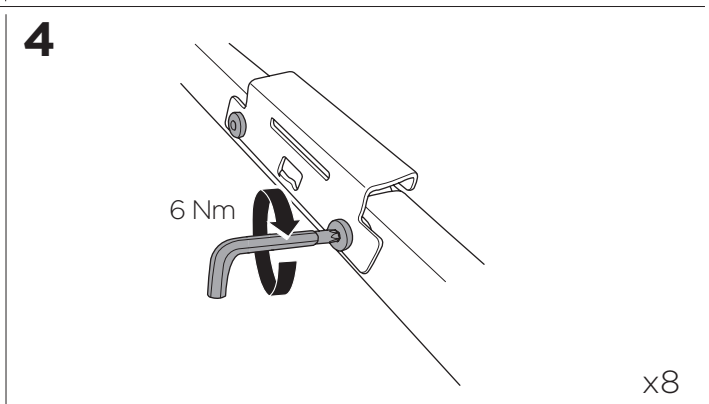

1

Kit 186140

JEEP Wagoneer, 5-dr SUV, 22-
 JEEP Wagoneer L, 5-dr SUV, 22-
 JEEP Grand Wagoneer, 5-dr SUV, 22-
 JEEP Grand Wagoneer L, 5-dr SUV, 22-

ISO 11154-E

This kit is only for vehicles with flush railing.

1 KIT + **2** FOOT PACK

1

Evo

Edge

2

3

4

5