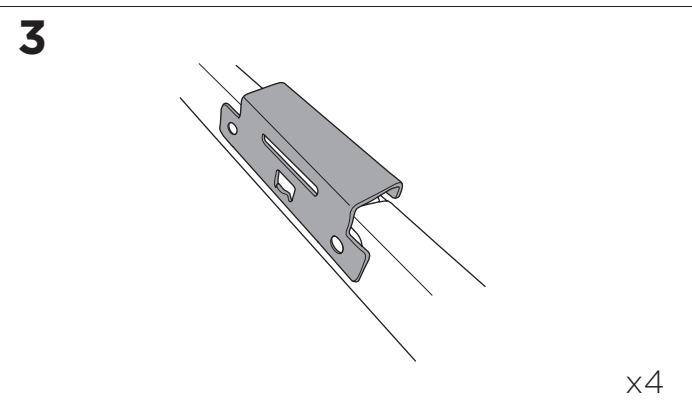

1

Kit 186140

JEEP Wagoneer, 5-dr SUV, 22-
 JEEP Wagoneer L, 5-dr SUV, 22-
 JEEP Grand Wagoneer, 5-dr SUV, 22-
 JEEP Grand Wagoneer L, 5-dr SUV, 22-

ISO 11154-E

This kit is only for vehicles with flush railing.