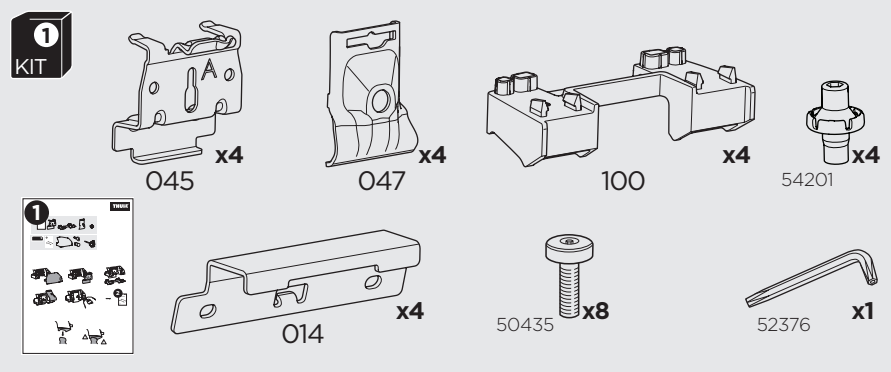

1

Kit 186140

JEEP Wagoneer, 5-dr SUV, 22-
 JEEP Wagoneer L, 5-dr SUV, 22-
 JEEP Grand Wagoneer, 5-dr SUV, 22-
 JEEP Grand Wagoneer L, 5-dr SUV, 22-

ISO 11154-E

This kit is only for vehicles with flush railing.

1 KIT + **2** FOOT PACK

1

Evo

Edge

2

3

4

5