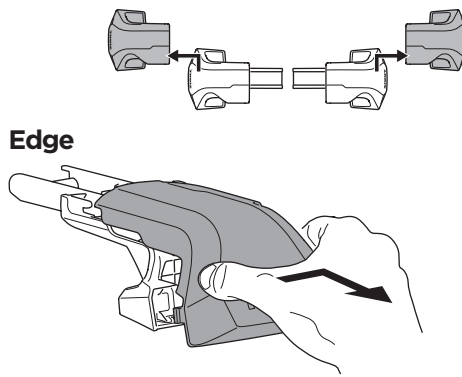

1

Kit 186140

JEEP Wagoneer, 5-dr SUV, 22-
 JEEP Wagoneer L, 5-dr SUV, 22-
 JEEP Grand Wagoneer, 5-dr SUV, 22-
 JEEP Grand Wagoneer L, 5-dr SUV, 22-

ISO 11154-E

This kit is only for vehicles with flush railing.

1 KIT + **2** FOOT PACK

1

Evo

Edge

2

3

4

5