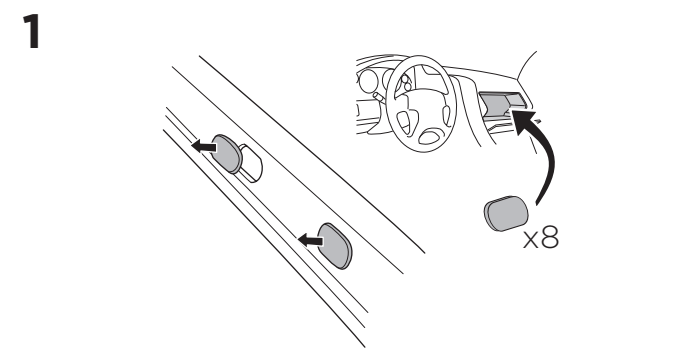

1

Kit 186140

JEEP Wagoneer, 5-dr SUV, 22-
 JEEP Wagoneer L, 5-dr SUV, 22-
 JEEP Grand Wagoneer, 5-dr SUV, 22-
 JEEP Grand Wagoneer L, 5-dr SUV, 22-

ISO 11154-E

This kit is only for vehicles with flush railing.

1 KIT + **2** FOOT PACK

1

Evo

Edge

2

3

4

5