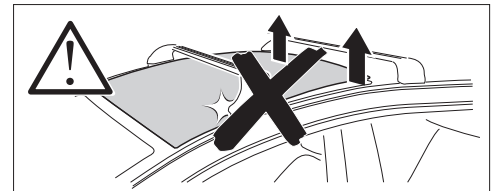

## Kit 186120

JEEP Grand Cherokee, 5-dr SUV, 22-  
JEEP Grand Cherokee L, 5-dr SUV, 21-

ISO 11154-E

This kit is only for vehicles with flush railing.

**1** KIT + **2** FOOT PACK

**1**

Evo

Edge