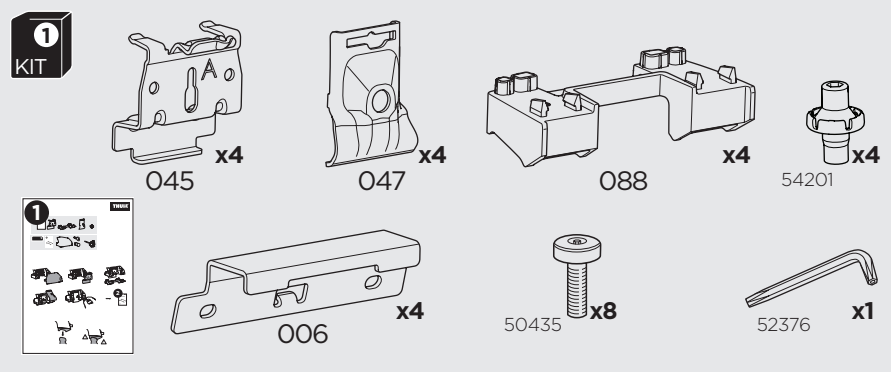

## Kit 186120

JEEP Grand Cherokee, 5-dr SUV, 22-  
JEEP Grand Cherokee L, 5-dr SUV, 21-

ISO 11154-E

This kit is only for vehicles with flush railing.

**1** KIT + **2** FOOT PACK

**1**

Evo

Edge