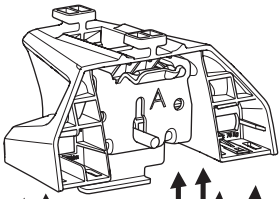

## Kit 186120

JEEP Grand Cherokee, 5-dr SUV, 22-  
JEEP Grand Cherokee L, 5-dr SUV, 21-

ISO 11154-E

This kit is only for vehicles with flush railing.

**1** KIT + **2** FOOT PACK

**1**

Evo

Edge

**2**

**3**

B

**4**

**5**

**2**

> Instructions

**2**