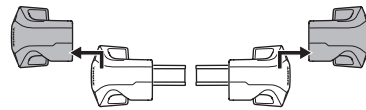

## Kit 186120

JEEP Grand Cherokee, 5-dr SUV, 22-  
JEEP Grand Cherokee L, 5-dr SUV, 21-

ISO 11154-E

This kit is only for vehicles with flush railing.

**1** KIT + **2** FOOT PACK

**1**

Evo

Edge

**2**

**3**

B

**4**

**5**

**2**

> Instructions

**2**