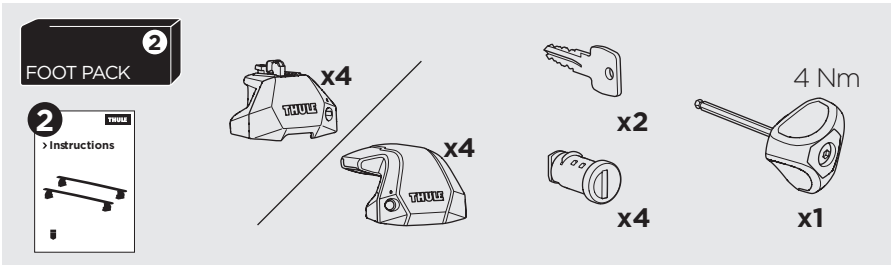

## Kit 186120

JEEP Grand Cherokee, 5-dr SUV, 22-  
JEEP Grand Cherokee L, 5-dr SUV, 21-

ISO 11154-E

This kit is only for vehicles with flush railing.

**1** KIT + **2** FOOT PACK

**1**

Evo

Edge