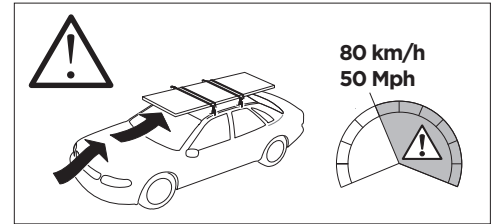

## Kit 186120

JEEP Grand Cherokee, 5-dr SUV, 22-  
JEEP Grand Cherokee L, 5-dr SUV, 21-

ISO 11154-E

This kit is only for vehicles with flush railing.

**1** KIT + **2** FOOT PACK

**1**

Evo

Edge