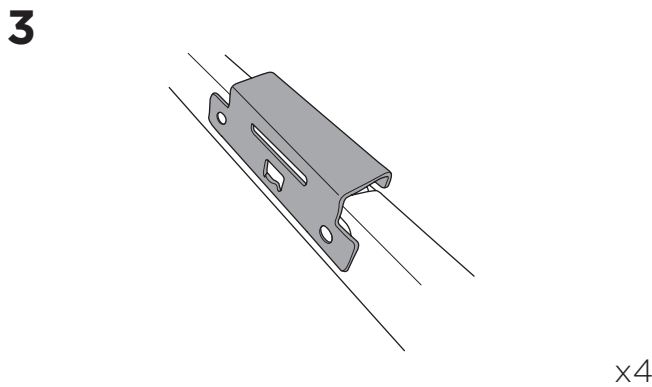

## Kit 186120

JEEP Grand Cherokee, 5-dr SUV, 22-  
JEEP Grand Cherokee L, 5-dr SUV, 21-

ISO 11154-E

This kit is only for vehicles with flush railing.

**1** KIT + **2** FOOT PACK

**1**

Evo

Edge