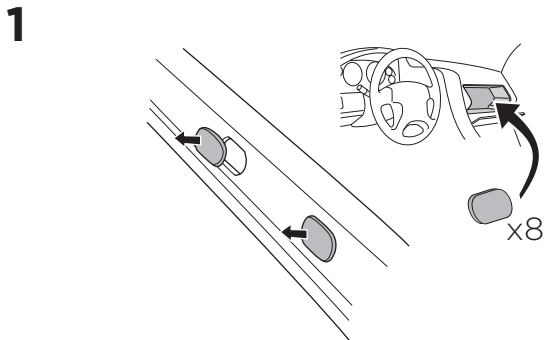

## Kit 186120

JEEP Grand Cherokee, 5-dr SUV, 22-  
JEEP Grand Cherokee L, 5-dr SUV, 21-

ISO 11154-E

This kit is only for vehicles with flush railing.

**1** KIT + **2** FOOT PACK

**1**

Evo

Edge