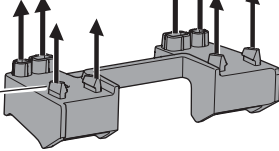

1 KIT + **2** FOOT PACK

1

Evo

Edge

2

3

B

4

5

2

> Instructions

2