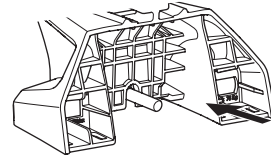

1 KIT + **2** FOOT PACK

1

Evo

Edge

2

3

B

4

5

2

> Instructions

2