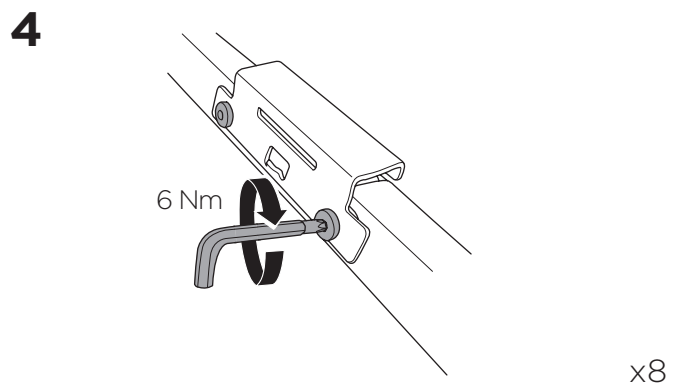

## Kit 186120

JEEP Grand Cherokee, 5-dr SUV, 22-  
JEEP Grand Cherokee L, 5-dr SUV, 21-

ISO 11154-E

This kit is only for vehicles with flush railing.

**1** KIT + **2** FOOT PACK

**1**

Evo

Edge