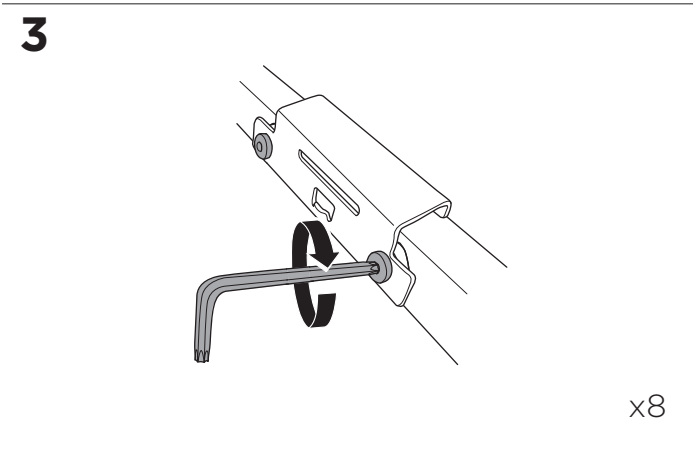

1

Kit 186086

NISSAN Kicks, 5-dr SUV, 17-

ISO 11154-E

This kit is only for vehicles with flush railing.

1 KIT + **2** FOOT PACK

1

Evo

Edge

2

3

4

5

2 THULE

> Instructions

2