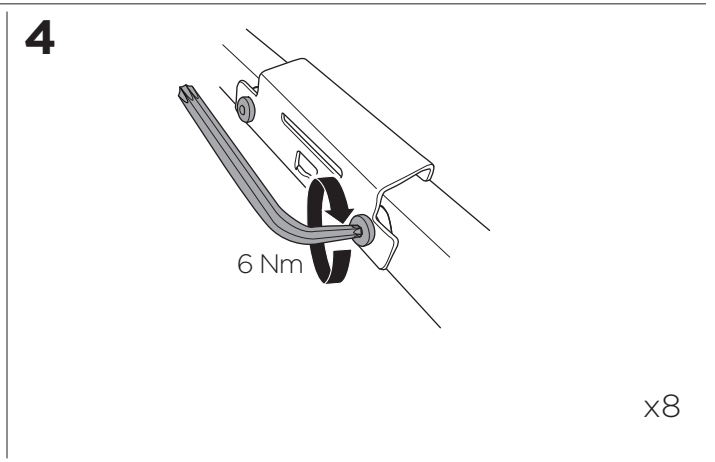

1

Kit 186086

NISSAN Kicks, 5-dr SUV, 17-

ISO 11154-E

This kit is only for vehicles with flush railing.

1 KIT + **2** FOOT PACK

1

Evo

Edge

2

3

4

5

2 THULE

> Instructions

2