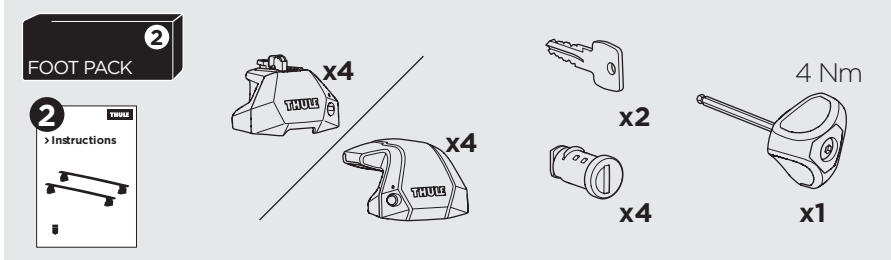

1

Kit 186086

NISSAN Kicks, 5-dr SUV, 17-

ISO 11154-E

This kit is only for vehicles with flush railing.

1 KIT + **2** FOOT PACK

1

Evo

Edge

2

3

4

5

2 THULE

> Instructions

2