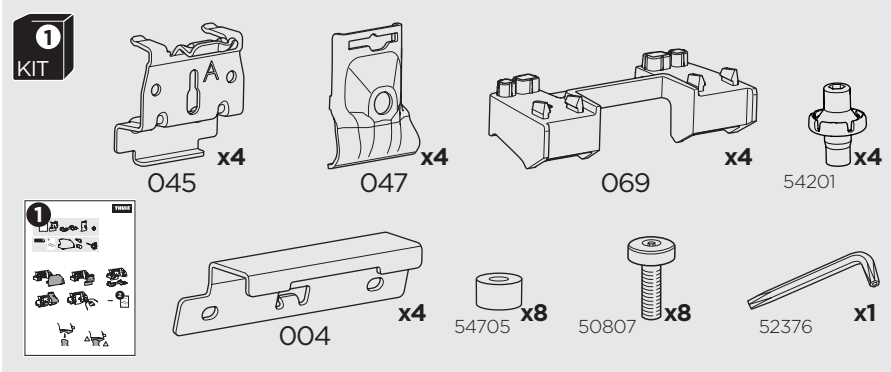

1

Kit 186086

NISSAN Kicks, 5-dr SUV, 17-

ISO 11154-E

This kit is only for vehicles with flush railing.

1 KIT + **2** FOOT PACK

1

Evo

Edge

2

3

4

5

2 THULE

> Instructions

2