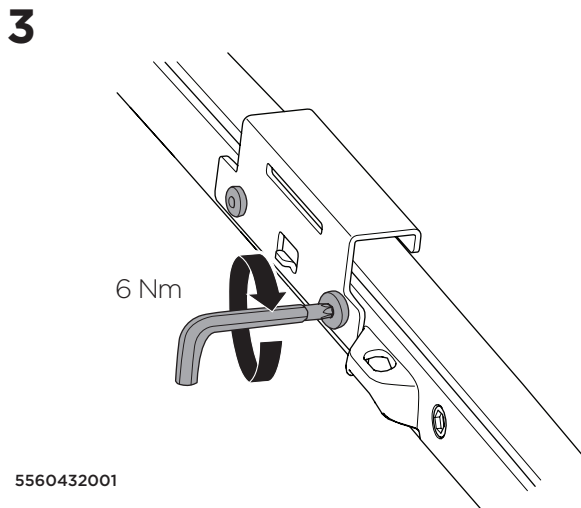

1

Kit 186082 JEEP Compass, 5-dr SUV, 17-

ISO 11154-E
THULE
GUARANTEE
THULE.COM

This kit is only for vehicles with flush railing.

1
KIT

1 KIT + **2** FOOT PACK

1

Evo

Edge

2

3

4

5

2 THULE

> Instructions

2