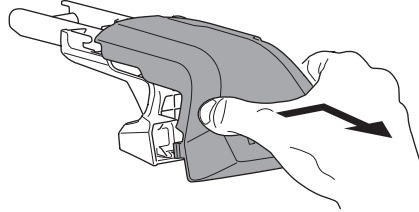

1 KIT + **2** FOOT PACK

1

Evo

Edge

2

3

4

5

2 THULE

> Instructions

2

Click
Click

4 Nm

i