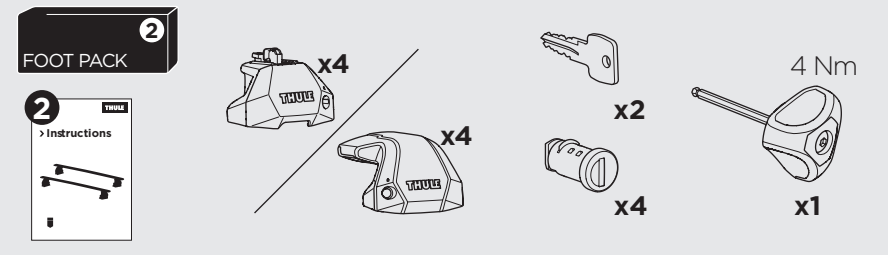

1

Kit 186082 JEEP Compass, 5-dr SUV, 17-

ISO 11154-E
THULE
GUARANTEE
THULE.COM

This kit is only for vehicles with flush railing.

1
KIT

1 KIT + **2** FOOT PACK

1

Evo

Edge

2

3

4

5

2 THULE

> Instructions

2