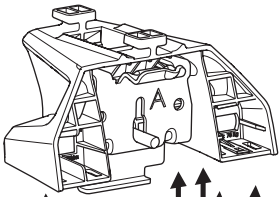

1

Kit 186082 JEEP Compass, 5-dr SUV, 17-

ISO 11154-E
THULE
GUARANTEE
THULE.COM

This kit is only for vehicles with flush railing.

1
KIT

1 KIT + **2** FOOT PACK

1

Evo

Edge

2

3

4

5

2 THULE

> Instructions

2