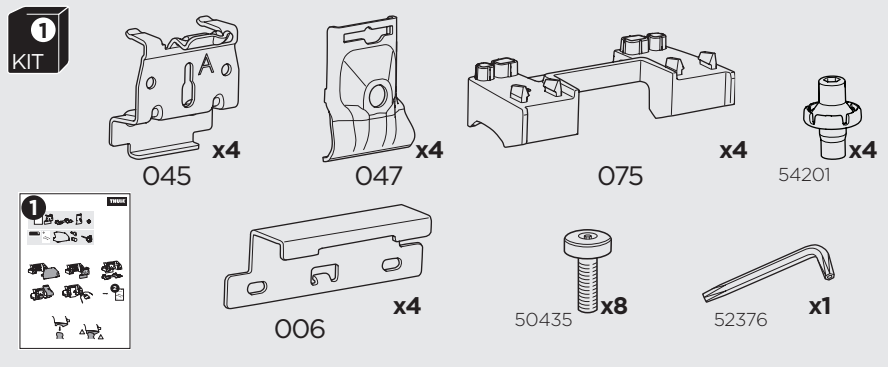

1

Kit 186082 JEEP Compass, 5-dr SUV, 17-

ISO 11154-E
THULE
GUARANTEE
THULE.COM

This kit is only for vehicles with flush railing.

1
KIT

1 KIT + **2** FOOT PACK

1

Evo

Edge

2

3

4

5

2 THULE

> Instructions

2