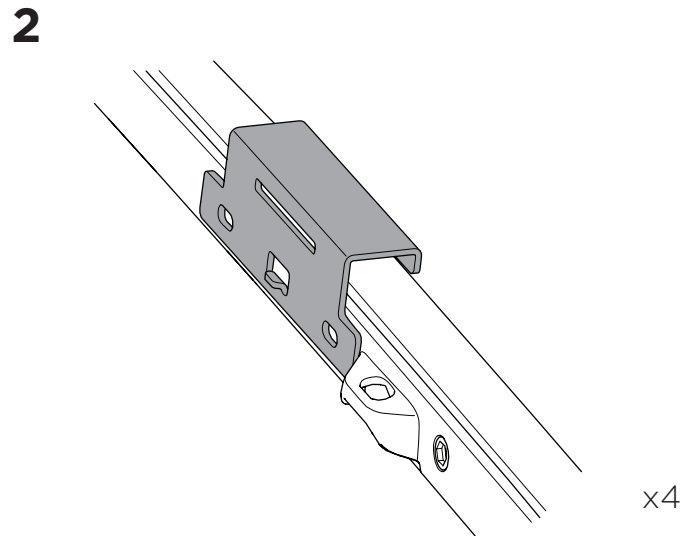

1

Kit 186082 JEEP Compass, 5-dr SUV, 17-

ISO 11154-E
THULE
GUARANTEE
THULE.COM

This kit is only for vehicles with flush railing.

1
KIT

1 KIT + **2** FOOT PACK

1

Evo

Edge

2

3

4

5

2 THULE

> Instructions

2