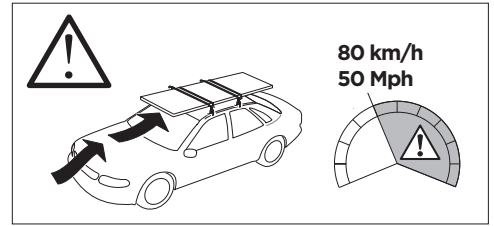

1

Kit 186082 JEEP Compass, 5-dr SUV, 17-

ISO 11154-E
THULE
GUARANTEE
THULE.COM

This kit is only for vehicles with flush railing.

1
KIT

1 KIT + **2** FOOT PACK

1

Evo