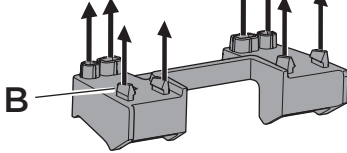

1

Kit 186082 JEEP Compass, 5-dr SUV, 17-

ISO 11154-E
THULE
GUARANTEE
THULE.COM

This kit is only for vehicles with flush railing.

1
KIT

1 KIT + **2** FOOT PACK

1

Evo

Edge

2

3

4

5

2 THULE

> Instructions

2