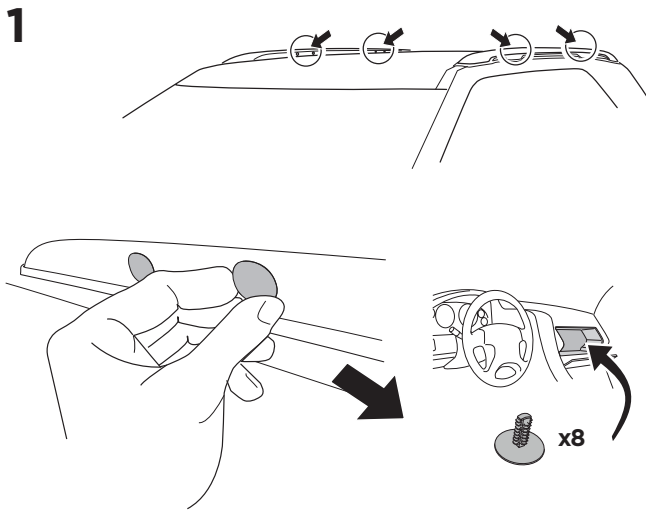

1

Kit 186082 JEEP Compass, 5-dr SUV, 17-

ISO 11154-E
THULE
GUARANTEE
THULE.COM

This kit is only for vehicles with flush railing.

1
KIT

1 KIT + **2** FOOT PACK

1

Evo

Edge

2

3

4

5

2 THULE

> Instructions

2