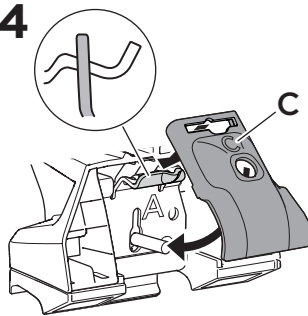

1

Kit 186054

PEUGEOT 308SW, 5-dr Estate, 14-21

ISO 11154-E

This kit is only for vehicles with flush railing.

1

Evo

Edge

2

3

4

5

2