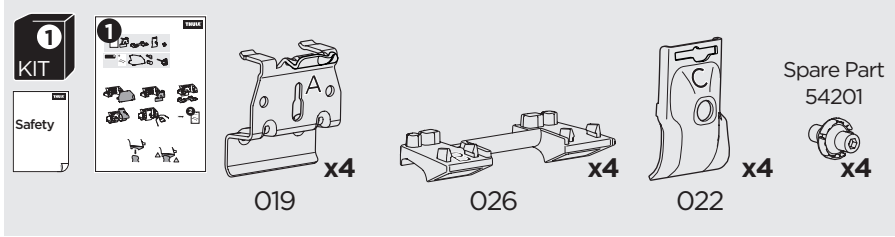

1

Kit 186054

PEUGEOT 308SW, 5-dr Estate, 14-21

ISO 11154-E

This kit is only for vehicles with flush railing.

1

Evo

Edge