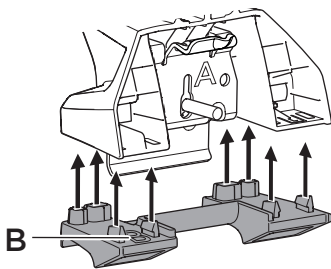

1

Kit 186054

PEUGEOT 308SW, 5-dr Estate, 14-21

ISO 11154-E

This kit is only for vehicles with flush railing.

1

Evo

Edge

2

3

4

5

2