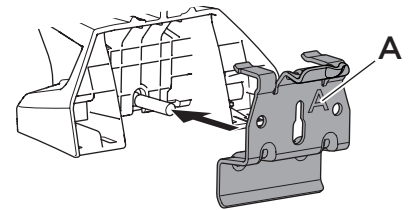

1

Kit 186054

PEUGEOT 308SW, 5-dr Estate, 14-21

ISO 11154-E

This kit is only for vehicles with flush railing.

1

Evo

Edge

2

3

4

5

2