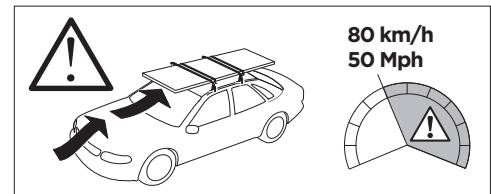

1

Kit 186049

FORD Escape, 5-dr SUV, 20-

ISO 11154-E

This kit is only for vehicles with flush railing.

1

Evo

Edge