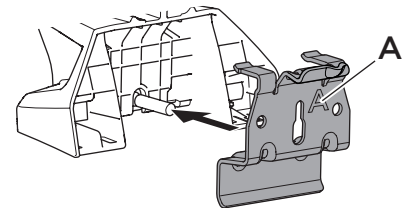

1

Kit 186049

FORD Escape, 5-dr SUV, 20-

ISO 11154-E

This kit is only for vehicles with flush railing.

1

Evo

Edge

2

3

4

5

2