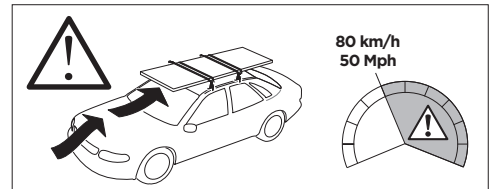

1

Kit 145416

DENZA D9 (Mk. I), 5-dr MPV, 22-

ISO 11154-E

Bring your life
thule.com