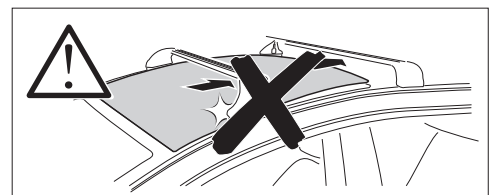

1

Kit 145416

DENZA D9 (Mk. I), 5-dr MPV, 22-

ISO 11154-E

Bring your life
thule.com