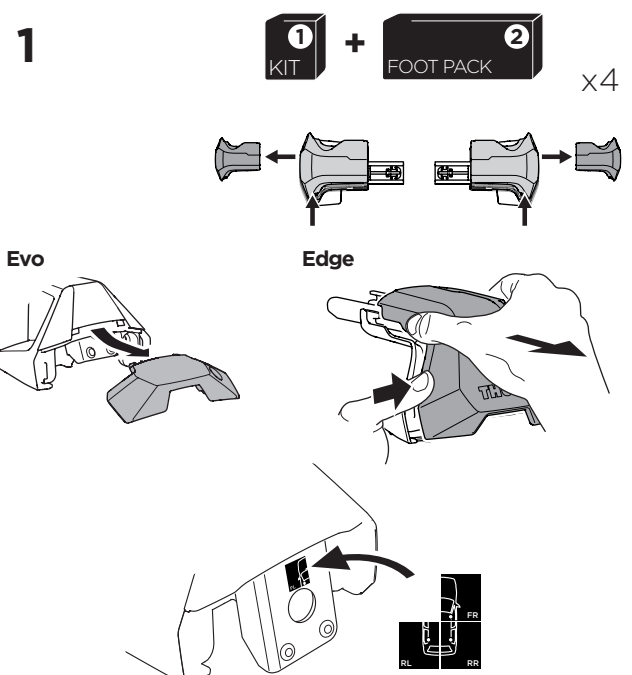

1

Kit 145392

TOYOTA Tacoma (MK. IV), 4-dr Pickup, 24-

ISO 11154-E

Bring your life
thule.com

| | | | | | |
|---|--|--|--|--------------------------|-----------------------|
| | | | | Evo X (scale) | Edge X (scale) |
| TOYOTA Tacoma (MK. IV), 4-dr Pickup, 24- | | | | 46 | E |
| | | | | | X (mm/inch) |
| TOYOTA Tacoma (MK. IV), 4-dr Pickup, 24- | | | | 1111 mm / 43 3/4" | |

| | | | | | |
|---|--|--|--|--------------------------|-----------------------|
| | | | | Evo Y (scale) | Edge Y (scale) |
| TOYOTA Tacoma (MK. IV), 4-dr Pickup, 24- | | | | 45,5 | F |
| | | | | | Y (mm/inch) |
| TOYOTA Tacoma (MK. IV), 4-dr Pickup, 24- | | | | 1106 mm / 43 1/2" | |

| | W (mm/inch) | Z (mm/inch) |
|---|-------------------------|-------------------------|
| TOYOTA Tacoma (MK. IV), 4-dr Pickup, 24- | 700 mm / 27 1/2" | 350 mm / 13 3/4" |