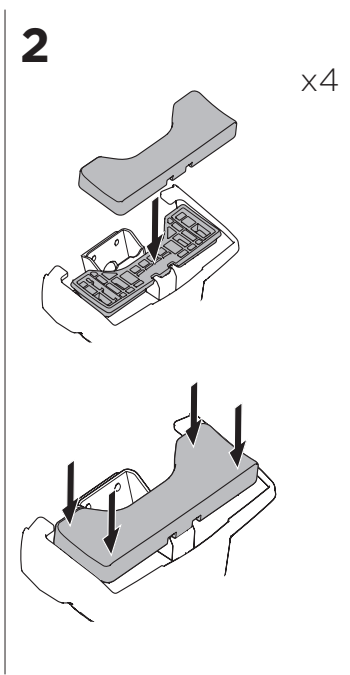

1

Kit 145392

TOYOTA Tacoma (MK. IV), 4-dr Pickup, 24-

ISO 11154-E

Bring your life
thule.com

| | | | | | |
|---|--|--|--|--------------------------|-----------------------|
| | | | | Evo X (scale) | Edge X (scale) |
| TOYOTA Tacoma (MK. IV), 4-dr Pickup, 24- | | | | 46 | E |
| | | | | | X (mm/inch) |
| TOYOTA Tacoma (MK. IV), 4-dr Pickup, 24- | | | | 1111 mm / 43 3/4" | |

| | | | | | |
|---|--|--|--|--------------------------|-----------------------|
| | | | | Evo Y (scale) | Edge Y (scale) |
| TOYOTA Tacoma (MK. IV), 4-dr Pickup, 24- | | | | 45,5 | F |
| | | | | | Y (mm/inch) |
| TOYOTA Tacoma (MK. IV), 4-dr Pickup, 24- | | | | 1106 mm / 43 1/2" | |

| | W (mm/inch) | Z (mm/inch) |
|---|-------------------------|-------------------------|
| TOYOTA Tacoma (MK. IV), 4-dr Pickup, 24- | 700 mm / 27 1/2" | 350 mm / 13 3/4" |