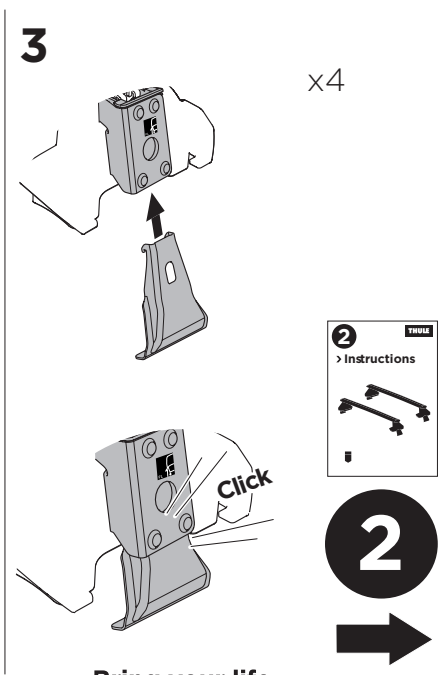

1

Kit 145392

TOYOTA Tacoma (MK. IV), 4-dr Pickup, 24-

ISO 11154-E

Bring your life
thule.com

| | | | | | |
|---|--|--|--|--------------------------|-----------------------|
| | | | | Evo X (scale) | Edge X (scale) |
| TOYOTA Tacoma (MK. IV), 4-dr Pickup, 24- | | | | 46 | E |
| | | | | | X (mm/inch) |
| TOYOTA Tacoma (MK. IV), 4-dr Pickup, 24- | | | | 1111 mm / 43 3/4" | |

| | | | | | |
|---|--|--|--|--------------------------|-----------------------|
| | | | | Evo Y (scale) | Edge Y (scale) |
| TOYOTA Tacoma (MK. IV), 4-dr Pickup, 24- | | | | 45,5 | F |
| | | | | | Y (mm/inch) |
| TOYOTA Tacoma (MK. IV), 4-dr Pickup, 24- | | | | 1106 mm / 43 1/2" | |

| | W (mm/inch) | Z (mm/inch) |
|---|-------------------------|-------------------------|
| TOYOTA Tacoma (MK. IV), 4-dr Pickup, 24- | 700 mm / 27 1/2" | 350 mm / 13 3/4" |