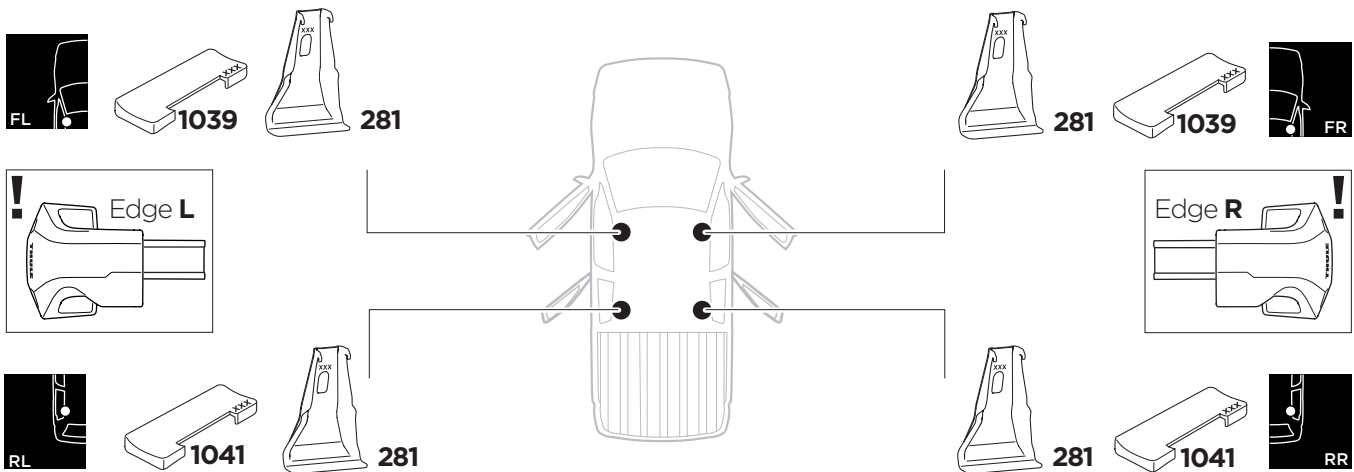

1

Kit 145392

TOYOTA Tacoma (MK. IV), 4-dr Pickup, 24-

ISO 11154-E

Bring your life
thule.com

| | | | | | |
|---|--|--|--|--------------------------|-----------------------|
| | | | | Evo X (scale) | Edge X (scale) |
| TOYOTA Tacoma (MK. IV), 4-dr Pickup, 24- | | | | 46 | E |
| | | | | | X (mm/inch) |
| TOYOTA Tacoma (MK. IV), 4-dr Pickup, 24- | | | | 1111 mm / 43 3/4" | |

| | | | | | |
|---|--|--|--|--------------------------|-----------------------|
| | | | | Evo Y (scale) | Edge Y (scale) |
| TOYOTA Tacoma (MK. IV), 4-dr Pickup, 24- | | | | 45,5 | F |
| | | | | | Y (mm/inch) |
| TOYOTA Tacoma (MK. IV), 4-dr Pickup, 24- | | | | 1106 mm / 43 1/2" | |

| | W (mm/inch) | Z (mm/inch) |
|---|-------------------------|-------------------------|
| TOYOTA Tacoma (MK. IV), 4-dr Pickup, 24- | 700 mm / 27 1/2" | 350 mm / 13 3/4" |