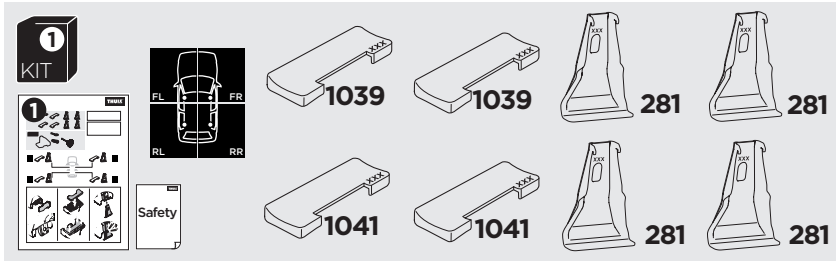

1

Kit 145392

TOYOTA Tacoma (MK. IV), 4-dr Pickup, 24-

ISO 11154-E

Bring your life
thule.com

| | | | | | |
|---|--|--|--|--------------------------|-----------------------|
| | | | | Evo X (scale) | Edge X (scale) |
| TOYOTA Tacoma (MK. IV), 4-dr Pickup, 24- | | | | 46 | E |
| | | | | | X (mm/inch) |
| TOYOTA Tacoma (MK. IV), 4-dr Pickup, 24- | | | | 1111 mm / 43 3/4" | |

| | | | | | |
|---|--|--|--|--------------------------|-----------------------|
| | | | | Evo Y (scale) | Edge Y (scale) |
| TOYOTA Tacoma (MK. IV), 4-dr Pickup, 24- | | | | 45,5 | F |
| | | | | | Y (mm/inch) |
| TOYOTA Tacoma (MK. IV), 4-dr Pickup, 24- | | | | 1106 mm / 43 1/2" | |

| | W (mm/inch) | Z (mm/inch) |
|---|-------------------------|-------------------------|
| TOYOTA Tacoma (MK. IV), 4-dr Pickup, 24- | 700 mm / 27 1/2" | 350 mm / 13 3/4" |