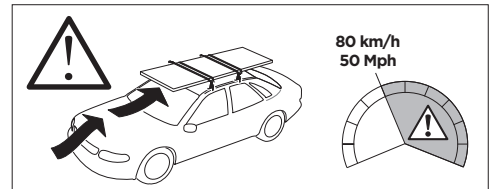

1

Kit 145392

TOYOTA Tacoma (MK. IV), 4-dr Pickup, 24-

ISO 11154-E

Bring your life
thule.com

| | | | | | |
|---|--|--|--|--------------------------|-----------------------|
| | | | | Evo X (scale) | Edge X (scale) |
| TOYOTA Tacoma (MK. IV), 4-dr Pickup, 24- | | | | 46 | E |
| | | | | | X (mm/inch) |
| TOYOTA Tacoma (MK. IV), 4-dr Pickup, 24- | | | | 1111 mm / 43 3/4" | |

| | | | | | |
|---|--|--|--|--------------------------|-----------------------|
| | | | | Evo Y (scale) | Edge Y (scale) |
| TOYOTA Tacoma (MK. IV), 4-dr Pickup, 24- | | | | 45,5 | F |
| | | | | | Y (mm/inch) |
| TOYOTA Tacoma (MK. IV), 4-dr Pickup, 24- | | | | 1106 mm / 43 1/2" | |

| | W (mm/inch) | Z (mm/inch) |
|---|-------------------------|-------------------------|
| TOYOTA Tacoma (MK. IV), 4-dr Pickup, 24- | 700 mm / 27 1/2" | 350 mm / 13 3/4" |