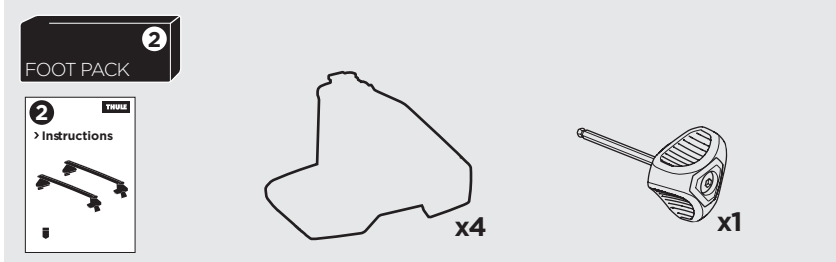

1

Kit 145392

TOYOTA Tacoma (MK. IV), 4-dr Pickup, 24-

ISO 11154-E

Bring your life
thule.com

| | | | | | |
|---|--|--|--|--------------------------|-----------------------|
| | | | | Evo X (scale) | Edge X (scale) |
| TOYOTA Tacoma (MK. IV), 4-dr Pickup, 24- | | | | 46 | E |
| | | | | | X (mm/inch) |
| TOYOTA Tacoma (MK. IV), 4-dr Pickup, 24- | | | | 1111 mm / 43 3/4" | |

| | | | | | |
|---|--|--|--|--------------------------|-----------------------|
| | | | | Evo Y (scale) | Edge Y (scale) |
| TOYOTA Tacoma (MK. IV), 4-dr Pickup, 24- | | | | 45,5 | F |
| | | | | | Y (mm/inch) |
| TOYOTA Tacoma (MK. IV), 4-dr Pickup, 24- | | | | 1106 mm / 43 1/2" | |

| | W (mm/inch) | Z (mm/inch) |
|---|-------------------------|-------------------------|
| TOYOTA Tacoma (MK. IV), 4-dr Pickup, 24- | 700 mm / 27 1/2" | 350 mm / 13 3/4" |