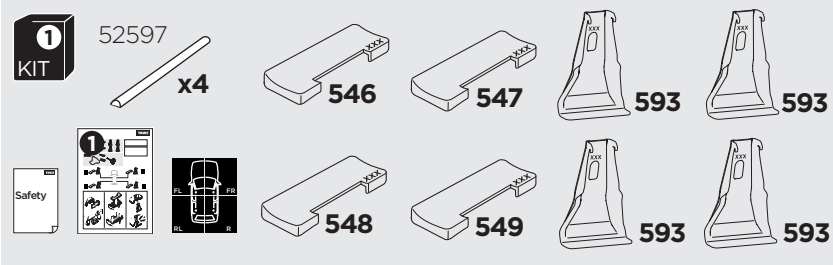

1

Kit 145368

CHEVROLET Colorado, 4-dr Pickup, 23-
GMC Canyon, 4-dr Pickup, 23-

ISO 11154-E

5563370001

Bring your life
thule.com

THULE WingBar Evo	THULE WingBar Edge	THULE WingBar	THULE SquareBar Evo	Evo X (scale)	Edge X (scale)
CHEVROLET Colorado, 4-dr Pickup, 23-				41	0
GMC Canyon, 4-dr Pickup, 23-				41	0

THULE ProBar Evo	THULE SlideBar Evo	X (mm/inch)
CHEVROLET Colorado, 4-dr Pickup, 23-		1061 mm / 41 3/4"
GMC Canyon, 4-dr Pickup, 23-		1061 mm / 41 3/4"

THULE WingBar Evo	THULE WingBar Edge	THULE WingBar	THULE SquareBar Evo	Evo Y (scale)	Edge Y (scale)
CHEVROLET Colorado, 4-dr Pickup, 23-				40	Q
GMC Canyon, 4-dr Pickup, 23-				40	Q

THULE ProBar Evo	THULE SlideBar Evo	Y (mm/inch)
CHEVROLET Colorado, 4-dr Pickup, 23-		1051 mm / 41 3/8"
GMC Canyon, 4-dr Pickup, 23-		1051 mm / 41 3/8"

	W (mm/inch)	Z (mm/inch)
CHEVROLET Colorado, 4-dr Pickup, 23-	700 mm / 27 1/2"	285 mm / 11 1/4"
GMC Canyon, 4-dr Pickup, 23-	700 mm / 27 1/2"	285 mm / 11 1/4"