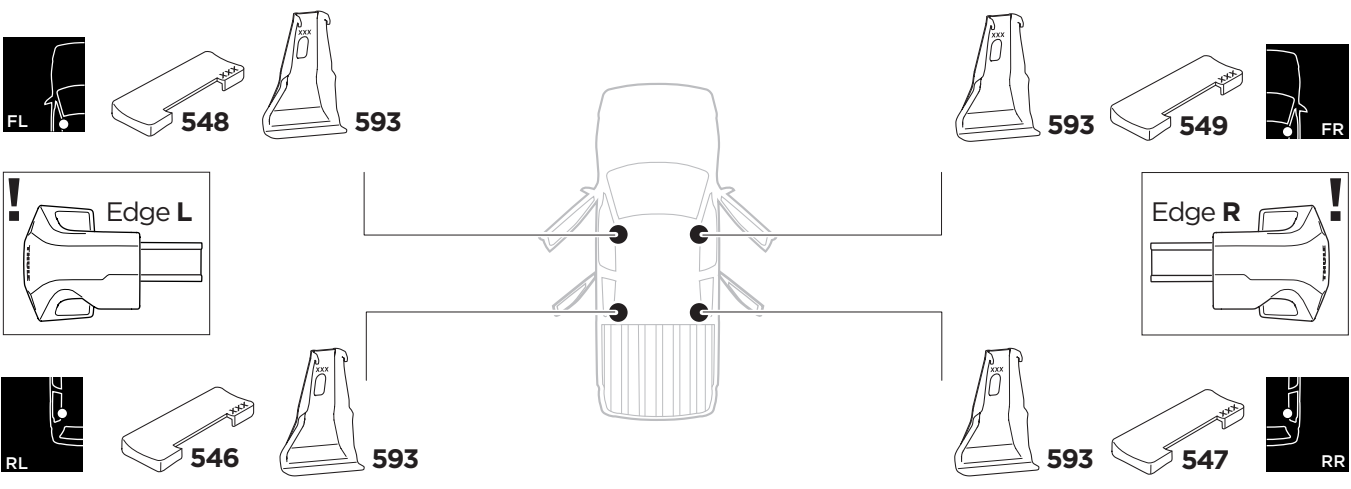

1

Kit 145368

CHEVROLET Colorado, 4-dr Pickup, 23-
GMC Canyon, 4-dr Pickup, 23-

ISO 11154-E

5563370001

Bring your life
thule.com

THULE WingBar Evo	THULE WingBar Edge	THULE WingBar	THULE SquareBar Evo	Evo X (scale)	Edge X (scale)
CHEVROLET Colorado, 4-dr Pickup, 23-				41	0
GMC Canyon, 4-dr Pickup, 23-				41	0

THULE ProBar Evo	THULE SlideBar Evo	X (mm/inch)
CHEVROLET Colorado, 4-dr Pickup, 23-		1061 mm / 41 3/4"
GMC Canyon, 4-dr Pickup, 23-		1061 mm / 41 3/4"

THULE WingBar Evo	THULE WingBar Edge	THULE WingBar	THULE SquareBar Evo	Evo Y (scale)	Edge Y (scale)
CHEVROLET Colorado, 4-dr Pickup, 23-				40	Q
GMC Canyon, 4-dr Pickup, 23-				40	Q

THULE ProBar Evo	THULE SlideBar Evo	Y (mm/inch)
CHEVROLET Colorado, 4-dr Pickup, 23-		1051 mm / 41 3/8"
GMC Canyon, 4-dr Pickup, 23-		1051 mm / 41 3/8"

	W (mm/inch)	Z (mm/inch)
CHEVROLET Colorado, 4-dr Pickup, 23-	700 mm / 27 1/2"	285 mm / 11 1/4"
GMC Canyon, 4-dr Pickup, 23-	700 mm / 27 1/2"	285 mm / 11 1/4"