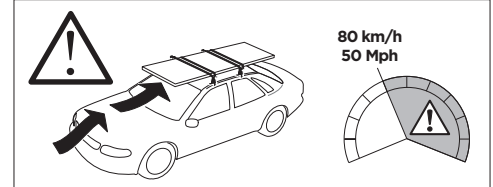

1

Kit 145368

CHEVROLET Colorado, 4-dr Pickup, 23-
GMC Canyon, 4-dr Pickup, 23-

ISO 11154-E

5563370001

Bring your life
thule.com

THULE WingBar Evo	THULE WingBar Edge	THULE WingBar	THULE SquareBar Evo	Evo X (scale)	Edge X (scale)
CHEVROLET Colorado, 4-dr Pickup, 23-				41	0
GMC Canyon, 4-dr Pickup, 23-				41	0

THULE ProBar Evo	THULE SlideBar Evo	X (mm/inch)
CHEVROLET Colorado, 4-dr Pickup, 23-		1061 mm / 41 3/4"
GMC Canyon, 4-dr Pickup, 23-		1061 mm / 41 3/4"

THULE WingBar Evo	THULE WingBar Edge	THULE WingBar	THULE SquareBar Evo	Evo Y (scale)	Edge Y (scale)
CHEVROLET Colorado, 4-dr Pickup, 23-				40	Q
GMC Canyon, 4-dr Pickup, 23-				40	Q

THULE ProBar Evo	THULE SlideBar Evo	Y (mm/inch)
CHEVROLET Colorado, 4-dr Pickup, 23-		1051 mm / 41 3/8"
GMC Canyon, 4-dr Pickup, 23-		1051 mm / 41 3/8"

	W (mm/inch)	Z (mm/inch)
CHEVROLET Colorado, 4-dr Pickup, 23-	700 mm / 27 1/2"	285 mm / 11 1/4"
GMC Canyon, 4-dr Pickup, 23-	700 mm / 27 1/2"	285 mm / 11 1/4"