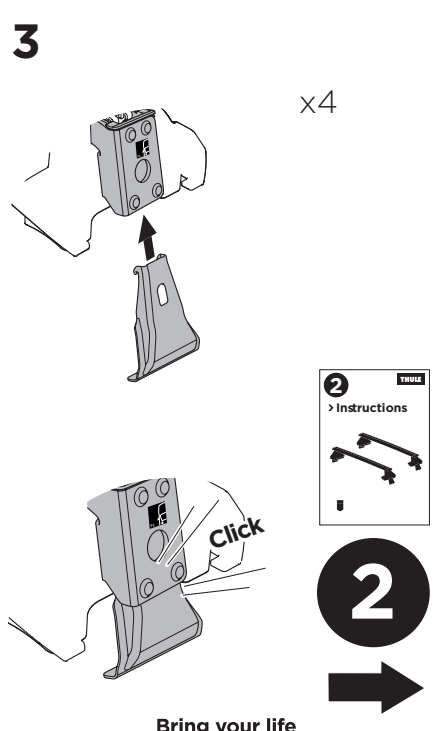

## Kit 145316

HONDA Civic, 5-dr Hatchback, 22-

ISO 11154-E

5562048002

Bring your life  
thule.com

THULE WingBar Evo	THULE WingBar Edge	THULE WingBar	THULE SquareBar Evo	<b>Evo X (scale)</b>	<b>Edge X (scale)</b>
<b>HONDA Civic, 5-dr Hatchback, 22-</b>				<b>37,5</b>	<b>D</b>