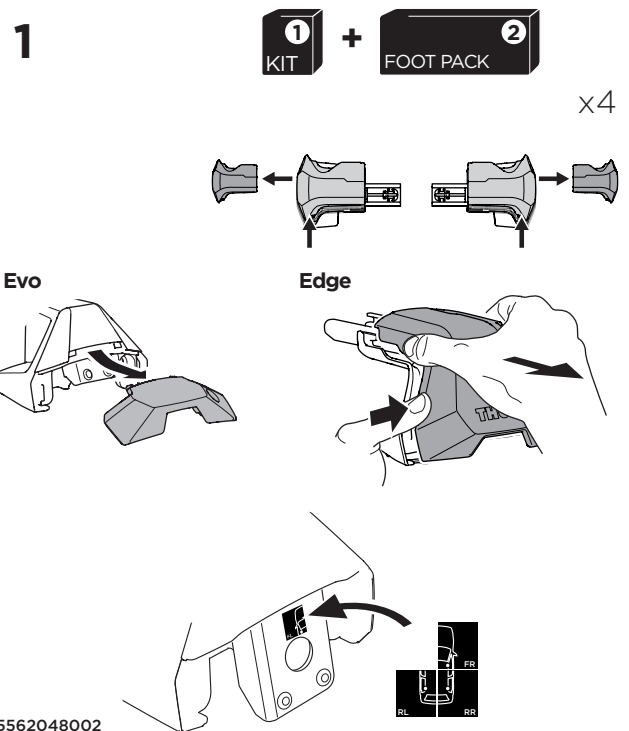

## Kit 145316

HONDA Civic, 5-dr Hatchback, 22-

ISO 11154-E

5562048002

Bring your life  
thule.com

THULE WingBar Evo	THULE WingBar Edge	THULE WingBar	THULE SquareBar Evo	<b>Evo X (scale)</b>	<b>Edge X (scale)</b>
<b>HONDA Civic, 5-dr Hatchback, 22-</b>				<b>37,5</b>	<b>D</b>

THULE ProBar Evo	THULE SlideBar Evo	<b>X (mm/inch)</b>		
<b>HONDA Civic, 5-dr Hatchback, 22-</b>		<b>1026 mm / 40 3/8"</b>		

THULE WingBar Evo	THULE WingBar Edge	THULE WingBar	THULE SquareBar Evo	<b>Evo Y (scale)</b>	<b>Edge Y (scale)</b>
<b>HONDA Civic, 5-dr Hatchback, 22-</b>				<b>34</b>	<b>K</b>