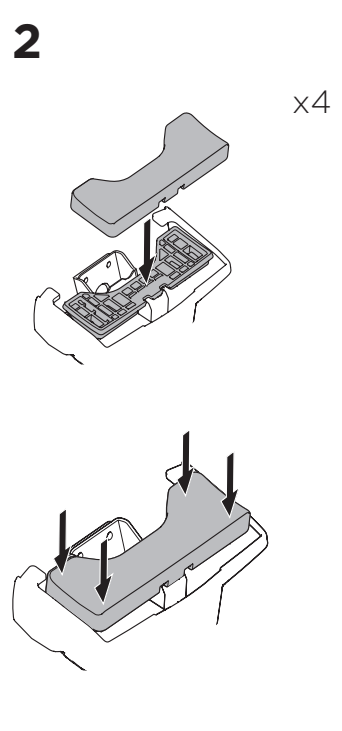

## Kit 145316

HONDA Civic, 5-dr Hatchback, 22-

ISO 11154-E

5562048002

Bring your life  
thule.com

THULE WingBar Evo	THULE WingBar Edge	THULE WingBar	THULE SquareBar Evo	<b>Evo X (scale)</b>	<b>Edge X (scale)</b>
<b>HONDA Civic, 5-dr Hatchback, 22-</b>				<b>37,5</b>	<b>D</b>

THULE ProBar Evo	THULE SlideBar Evo	<b>X (mm/inch)</b>		
<b>HONDA Civic, 5-dr Hatchback, 22-</b>		<b>1026 mm / 40 3/8"</b>		

THULE WingBar Evo	THULE WingBar Edge	THULE WingBar	THULE SquareBar Evo	<b>Evo Y (scale)</b>	<b>Edge Y (scale)</b>
<b>HONDA Civic, 5-dr Hatchback, 22-</b>				<b>34</b>	<b>K</b>

THULE ProBar Evo	THULE SlideBar Evo	<b>Y (mm/inch)</b>		
<b>HONDA Civic, 5-dr Hatchback, 22-</b>		<b>991 mm / 39"</b>		

	<b>W (mm/inch)</b>	<b>Z (mm/inch)</b>
<b>HONDA Civic, 5-dr Hatchback, 22-</b>	<b>607 mm / 23 7/8"</b>	<b>263 mm / 10 3/8"</b>