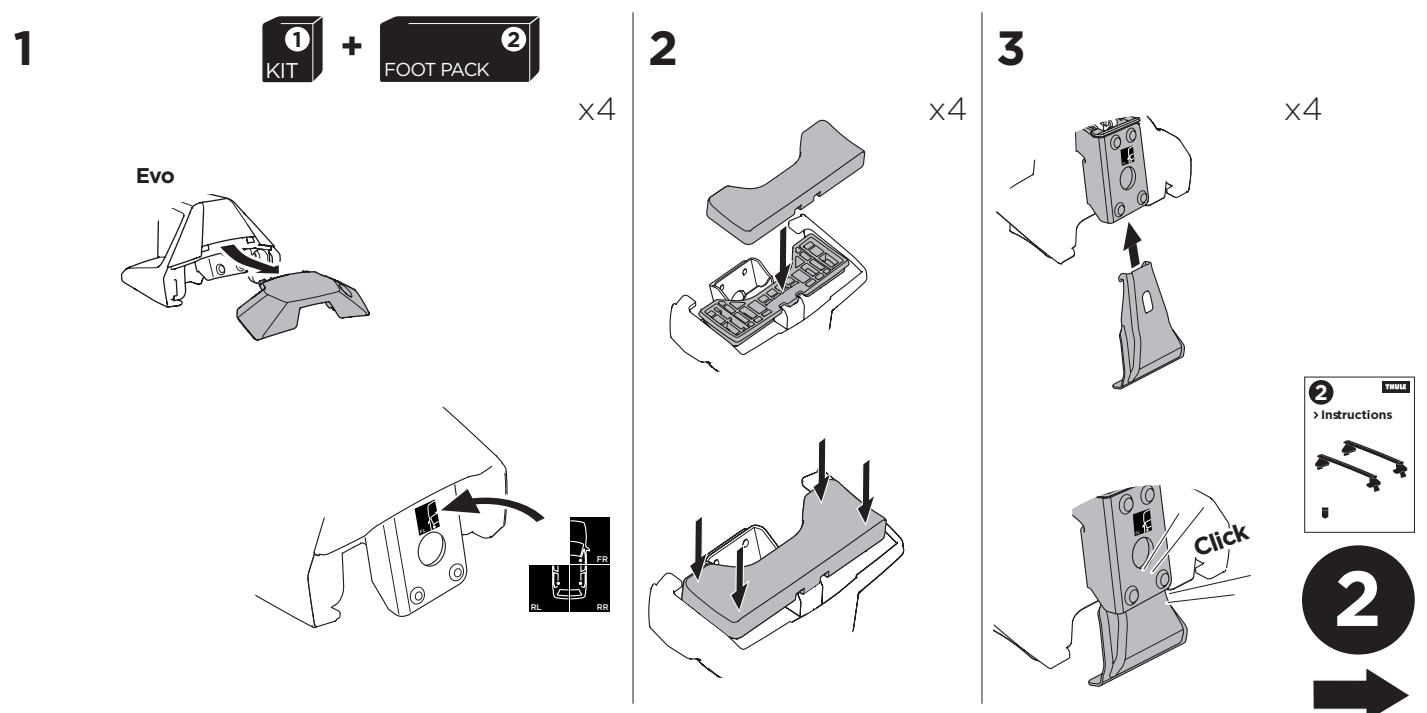

1

Kit 145309

TOYOTA Land Crusier 300, 5-dr SUV, 21-

ISO 11154-E

THULE WingBar Evo	THULE WingBar Edge	THULE WingBar	THULE SquareBar Evo	Evo X (scale)	Edge X (scale)
TOYOTA Land Cruiser 300, 5-dr SUV, 21-				59,5	N/A
THULE ProBar Evo	THULE SlideBar Evo				X (mm/inch)
TOYOTA Land Cruiser 300, 5-dr SUV, 21-				1246 mm / 49"	

THULE WingBar Evo	THULE WingBar Edge	THULE WingBar	THULE SquareBar Evo	Evo Y (scale)	Edge Y (scale)
TOYOTA Land Cruiser 300, 5-dr SUV, 21-				56,5	N/A
THULE ProBar Evo	THULE SlideBar Evo				Y (mm/inch)
TOYOTA Land Cruiser 300, 5-dr SUV, 21-				1216 mm / 47 7/8"	

	W (mm/inch)	Z (mm/inch)
TOYOTA Land Cruiser 300, 5-dr SUV, 21-	750 mm / 29 1/2"	430 mm / 16 7/8"