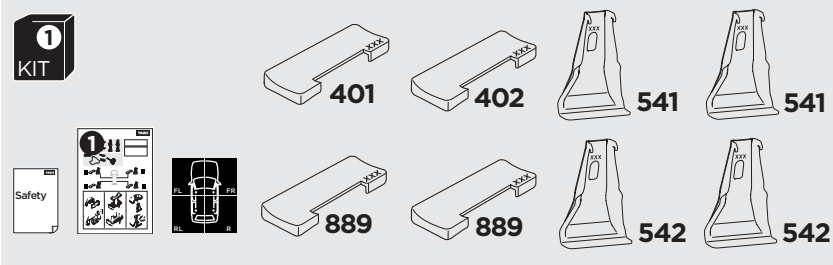

1

Kit 145309

TOYOTA Land Crusier 300, 5-dr SUV, 21-

ISO 11154-E

THULE WingBar Evo	THULE WingBar Edge	THULE WingBar	THULE SquareBar Evo	Evo X (scale)	Edge X (scale)
TOYOTA Land Cruiser 300, 5-dr SUV, 21-				59,5	N/A
THULE ProBar Evo	THULE SlideBar Evo				X (mm/inch)
TOYOTA Land Cruiser 300, 5-dr SUV, 21-				1246 mm / 49"	

THULE WingBar Evo	THULE WingBar Edge	THULE WingBar	THULE SquareBar Evo	Evo Y (scale)	Edge Y (scale)
TOYOTA Land Cruiser 300, 5-dr SUV, 21-				56,5	N/A
THULE ProBar Evo	THULE SlideBar Evo				Y (mm/inch)
TOYOTA Land Cruiser 300, 5-dr SUV, 21-				1216 mm / 47 7/8"	

	W (mm/inch)	Z (mm/inch)
TOYOTA Land Cruiser 300, 5-dr SUV, 21-	750 mm / 29 1/2"	430 mm / 16 7/8"