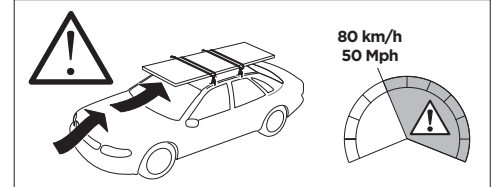

1

Kit 145309

TOYOTA Land Crusier 300, 5-dr SUV, 21-

ISO 11154-E

THULE WingBar Evo	THULE WingBar Edge	THULE WingBar	THULE SquareBar Evo	Evo X (scale)	Edge X (scale)
TOYOTA Land Cruiser 300, 5-dr SUV, 21-				59,5	N/A
THULE ProBar Evo	THULE SlideBar Evo				X (mm/inch)
TOYOTA Land Cruiser 300, 5-dr SUV, 21-				1246 mm / 49"	

THULE WingBar Evo	THULE WingBar Edge	THULE WingBar	THULE SquareBar Evo	Evo Y (scale)	Edge Y (scale)
TOYOTA Land Cruiser 300, 5-dr SUV, 21-				56,5	N/A
THULE ProBar Evo	THULE SlideBar Evo				Y (mm/inch)
TOYOTA Land Cruiser 300, 5-dr SUV, 21-				1216 mm / 47 7/8"	

	W (mm/inch)	Z (mm/inch)
TOYOTA Land Cruiser 300, 5-dr SUV, 21-	750 mm / 29 1/2"	430 mm / 16 7/8"