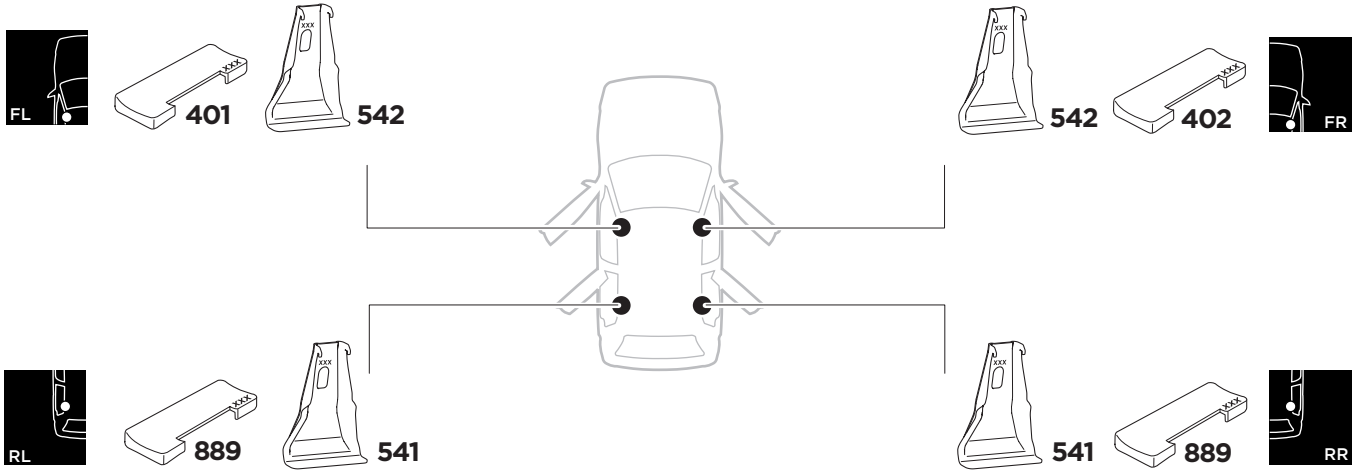

1

Kit 145309

TOYOTA Land Crusier 300, 5-dr SUV, 21-

ISO 11154-E

THULE WingBar Evo	THULE WingBar Edge	THULE WingBar	THULE SquareBar Evo	Evo X (scale)	Edge X (scale)
TOYOTA Land Cruiser 300, 5-dr SUV, 21-				59,5	N/A
THULE ProBar Evo	THULE SlideBar Evo				X (mm/inch)
TOYOTA Land Cruiser 300, 5-dr SUV, 21-				1246 mm / 49"	

THULE WingBar Evo	THULE WingBar Edge	THULE WingBar	THULE SquareBar Evo	Evo Y (scale)	Edge Y (scale)
TOYOTA Land Cruiser 300, 5-dr SUV, 21-				56,5	N/A
THULE ProBar Evo	THULE SlideBar Evo				Y (mm/inch)
TOYOTA Land Cruiser 300, 5-dr SUV, 21-				1216 mm / 47 7/8"	

	W (mm/inch)	Z (mm/inch)
TOYOTA Land Cruiser 300, 5-dr SUV, 21-	750 mm / 29 1/2"	430 mm / 16 7/8"