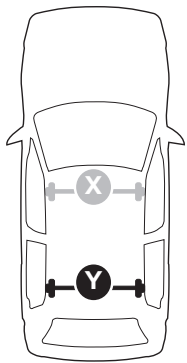

1

Kit 145292

NISSAN Rogue, 5-dr SUV, 21-
NISSAN X-Trail, 5-dr SUV, 21-

ISO 11154-E

5561478003

Bring your life
thule.com

THULE WingBar Evo	THULE WingBar Edge	THULE WingBar	THULE SquareBar Evo	Evo X (scale)	Edge X (scale)
NISSAN Rogue, 5-dr SUV, 21-				43.5	J
NISSAN X-Trail, 5-dr SUV, 21-				43.5	J

THULE ProBar Evo	THULE SlideBar Evo			X (mm/inch)	
NISSAN Rogue, 5-dr SUV, 21-				1086 mm / 42 3/4"	
NISSAN X-Trail, 5-dr SUV, 21-				1086 mm / 42 3/4"	

THULE WingBar Evo	THULE WingBar Edge	THULE WingBar	THULE SquareBar Evo	Evo Y (scale)	Edge Y (scale)
NISSAN Rogue, 5-dr SUV, 21-				38.5	B
NISSAN X-Trail, 5-dr SUV, 21-				38.5	B

THULE ProBar Evo	THULE SlideBar Evo			Y (mm/inch)	
NISSAN Rogue, 5-dr SUV, 21-				1036 mm / 40 3/4"	
NISSAN X-Trail, 5-dr SUV, 21-				1036 mm / 40 3/4"	

	W (mm/inch)	Z (mm/inch)
NISSAN Rogue, 5-dr SUV, 21-	720 mm / 28 3/8"	360 mm / 14 1/8"
NISSAN X-Trail, 5-dr SUV, 21-	720 mm / 28 3/8"	360 mm / 14 1/8"