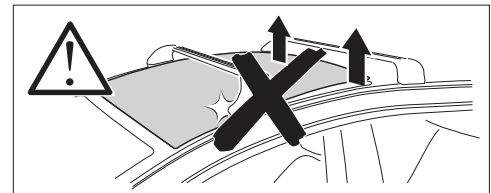

1

Kit 145292

NISSAN Rogue, 5-dr SUV, 21-
NISSAN X-Trail, 5-dr SUV, 21-

ISO 11154-E

5561478003

Bring your life
thule.com

THULE WingBar Evo	THULE WingBar Edge	THULE WingBar	THULE SquareBar Evo	Evo X (scale)	Edge X (scale)
NISSAN Rogue, 5-dr SUV, 21-				43.5	J
NISSAN X-Trail, 5-dr SUV, 21-				43.5	J

THULE ProBar Evo	THULE SlideBar Evo			X (mm/inch)	
NISSAN Rogue, 5-dr SUV, 21-				1086 mm / 42 3/4"	
NISSAN X-Trail, 5-dr SUV, 21-				1086 mm / 42 3/4"	

THULE WingBar Evo	THULE WingBar Edge	THULE WingBar	THULE SquareBar Evo	Evo Y (scale)	Edge Y (scale)
NISSAN Rogue, 5-dr SUV, 21-				38.5	B
NISSAN X-Trail, 5-dr SUV, 21-				38.5	B

THULE ProBar Evo	THULE SlideBar Evo			Y (mm/inch)	
NISSAN Rogue, 5-dr SUV, 21-				1036 mm / 40 3/4"	
NISSAN X-Trail, 5-dr SUV, 21-				1036 mm / 40 3/4"	

	W (mm/inch)	Z (mm/inch)
NISSAN Rogue, 5-dr SUV, 21-	720 mm / 28 3/8"	360 mm / 14 1/8"
NISSAN X-Trail, 5-dr SUV, 21-	720 mm / 28 3/8"	360 mm / 14 1/8"