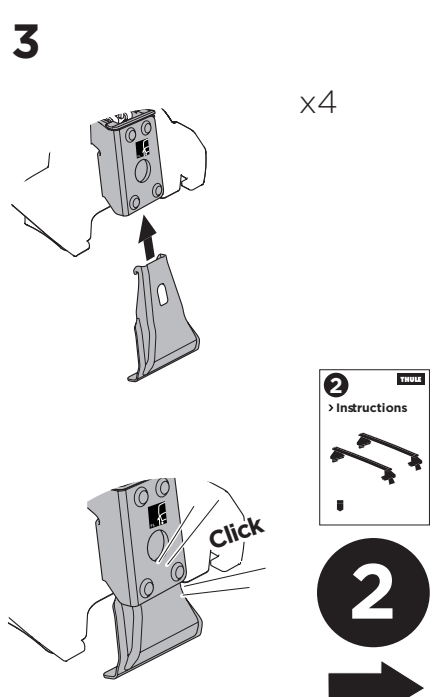

1

Kit 145292

NISSAN Rogue, 5-dr SUV, 21-
NISSAN X-Trail, 5-dr SUV, 21-

ISO 11154-E

5561478003

Bring your life
thule.com

THULE WingBar Evo	THULE WingBar Edge	THULE WingBar	THULE SquareBar Evo	Evo X (scale)	Edge X (scale)
NISSAN Rogue, 5-dr SUV, 21-				43.5	J
NISSAN X-Trail, 5-dr SUV, 21-				43.5	J

THULE ProBar Evo	THULE SlideBar Evo			X (mm/inch)	
NISSAN Rogue, 5-dr SUV, 21-				1086 mm / 42 3/4"	
NISSAN X-Trail, 5-dr SUV, 21-				1086 mm / 42 3/4"	

THULE WingBar Evo	THULE WingBar Edge	THULE WingBar	THULE SquareBar Evo	Evo Y (scale)	Edge Y (scale)
NISSAN Rogue, 5-dr SUV, 21-				38.5	B
NISSAN X-Trail, 5-dr SUV, 21-				38.5	B

THULE ProBar Evo	THULE SlideBar Evo			Y (mm/inch)	
NISSAN Rogue, 5-dr SUV, 21-				1036 mm / 40 3/4"	
NISSAN X-Trail, 5-dr SUV, 21-				1036 mm / 40 3/4"	

	W (mm/inch)	Z (mm/inch)
NISSAN Rogue, 5-dr SUV, 21-	720 mm / 28 3/8"	360 mm / 14 1/8"
NISSAN X-Trail, 5-dr SUV, 21-	720 mm / 28 3/8"	360 mm / 14 1/8"