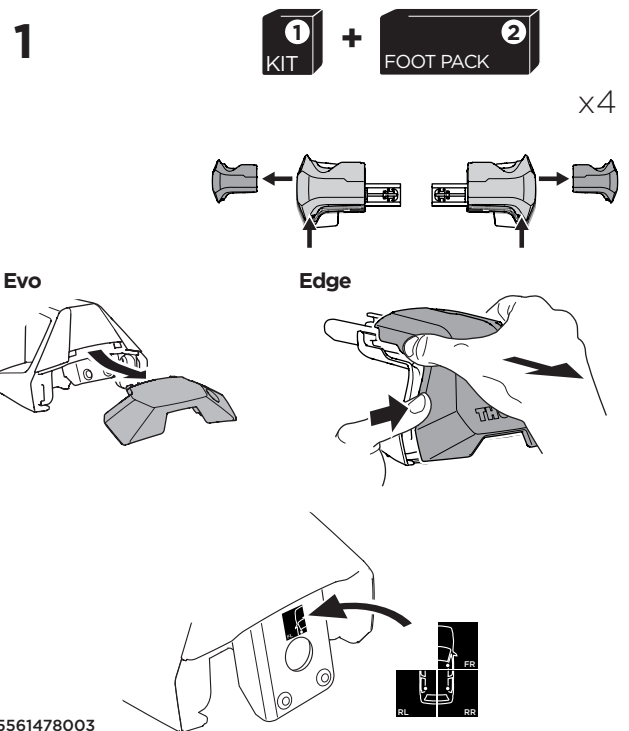

1

Kit 145292

NISSAN Rogue, 5-dr SUV, 21-
NISSAN X-Trail, 5-dr SUV, 21-

ISO 11154-E

5561478003

Bring your life
thule.com

THULE WingBar Evo	THULE WingBar Edge	THULE WingBar	THULE SquareBar Evo	Evo X (scale)	Edge X (scale)
NISSAN Rogue, 5-dr SUV, 21-				43.5	J
NISSAN X-Trail, 5-dr SUV, 21-				43.5	J

THULE ProBar Evo	THULE SlideBar Evo			X (mm/inch)	
NISSAN Rogue, 5-dr SUV, 21-				1086 mm / 42 3/4"	
NISSAN X-Trail, 5-dr SUV, 21-				1086 mm / 42 3/4"	

THULE WingBar Evo	THULE WingBar Edge	THULE WingBar	THULE SquareBar Evo	Evo Y (scale)	Edge Y (scale)
NISSAN Rogue, 5-dr SUV, 21-				38.5	B
NISSAN X-Trail, 5-dr SUV, 21-				38.5	B

THULE ProBar Evo	THULE SlideBar Evo			Y (mm/inch)	
NISSAN Rogue, 5-dr SUV, 21-				1036 mm / 40 3/4"	
NISSAN X-Trail, 5-dr SUV, 21-				1036 mm / 40 3/4"	

	W (mm/inch)	Z (mm/inch)
NISSAN Rogue, 5-dr SUV, 21-	720 mm / 28 3/8"	360 mm / 14 1/8"
NISSAN X-Trail, 5-dr SUV, 21-	720 mm / 28 3/8"	360 mm / 14 1/8"