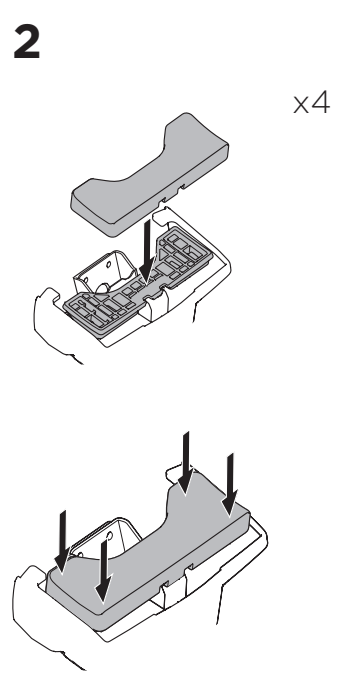

1

Kit 145292

NISSAN Rogue, 5-dr SUV, 21-
NISSAN X-Trail, 5-dr SUV, 21-

ISO 11154-E

5561478003

Bring your life
thule.com

THULE WingBar Evo	THULE WingBar Edge	THULE WingBar	THULE SquareBar Evo	Evo X (scale)	Edge X (scale)
NISSAN Rogue, 5-dr SUV, 21-				43.5	J
NISSAN X-Trail, 5-dr SUV, 21-				43.5	J

THULE ProBar Evo	THULE SlideBar Evo			X (mm/inch)	
NISSAN Rogue, 5-dr SUV, 21-				1086 mm / 42 3/4"	
NISSAN X-Trail, 5-dr SUV, 21-				1086 mm / 42 3/4"	

THULE WingBar Evo	THULE WingBar Edge	THULE WingBar	THULE SquareBar Evo	Evo Y (scale)	Edge Y (scale)
NISSAN Rogue, 5-dr SUV, 21-				38.5	B
NISSAN X-Trail, 5-dr SUV, 21-				38.5	B

THULE ProBar Evo	THULE SlideBar Evo			Y (mm/inch)	
NISSAN Rogue, 5-dr SUV, 21-				1036 mm / 40 3/4"	
NISSAN X-Trail, 5-dr SUV, 21-				1036 mm / 40 3/4"	

	W (mm/inch)	Z (mm/inch)
NISSAN Rogue, 5-dr SUV, 21-	720 mm / 28 3/8"	360 mm / 14 1/8"
NISSAN X-Trail, 5-dr SUV, 21-	720 mm / 28 3/8"	360 mm / 14 1/8"