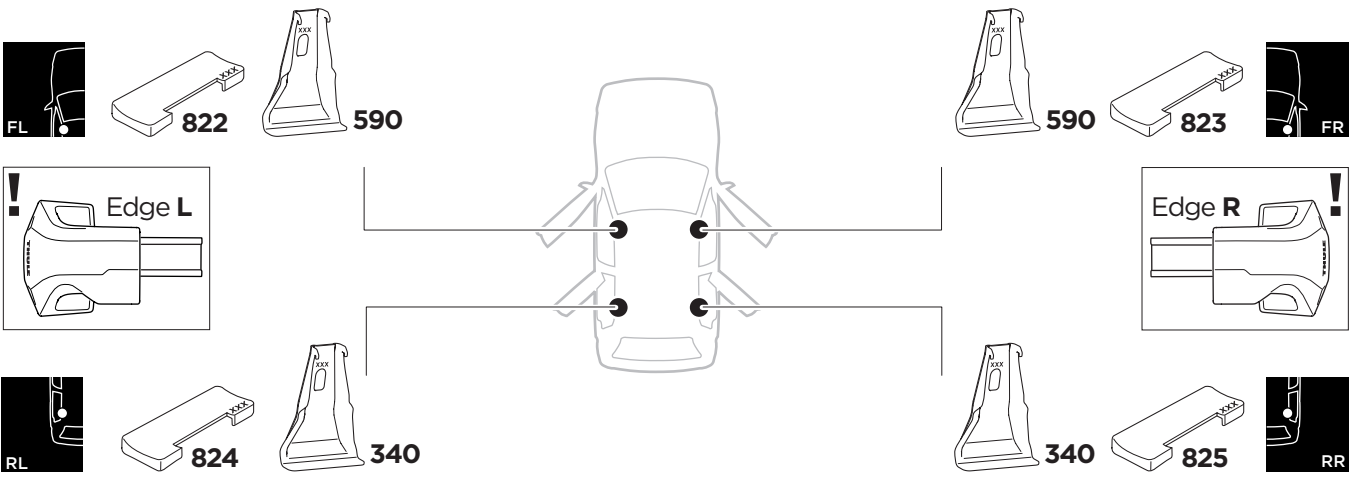

1

Kit 145292

NISSAN Rogue, 5-dr SUV, 21-
NISSAN X-Trail, 5-dr SUV, 21-

ISO 11154-E

5561478003

Bring your life
thule.com

THULE WingBar Evo	THULE WingBar Edge	THULE WingBar	THULE SquareBar Evo	Evo X (scale)	Edge X (scale)
NISSAN Rogue, 5-dr SUV, 21-				43.5	J
NISSAN X-Trail, 5-dr SUV, 21-				43.5	J

THULE ProBar Evo	THULE SlideBar Evo			X (mm/inch)	
NISSAN Rogue, 5-dr SUV, 21-				1086 mm / 42 3/4"	
NISSAN X-Trail, 5-dr SUV, 21-				1086 mm / 42 3/4"	

THULE WingBar Evo	THULE WingBar Edge	THULE WingBar	THULE SquareBar Evo	Evo Y (scale)	Edge Y (scale)
NISSAN Rogue, 5-dr SUV, 21-				38.5	B
NISSAN X-Trail, 5-dr SUV, 21-				38.5	B

THULE ProBar Evo	THULE SlideBar Evo			Y (mm/inch)	
NISSAN Rogue, 5-dr SUV, 21-				1036 mm / 40 3/4"	
NISSAN X-Trail, 5-dr SUV, 21-				1036 mm / 40 3/4"	

	W (mm/inch)	Z (mm/inch)
NISSAN Rogue, 5-dr SUV, 21-	720 mm / 28 3/8"	360 mm / 14 1/8"
NISSAN X-Trail, 5-dr SUV, 21-	720 mm / 28 3/8"	360 mm / 14 1/8"