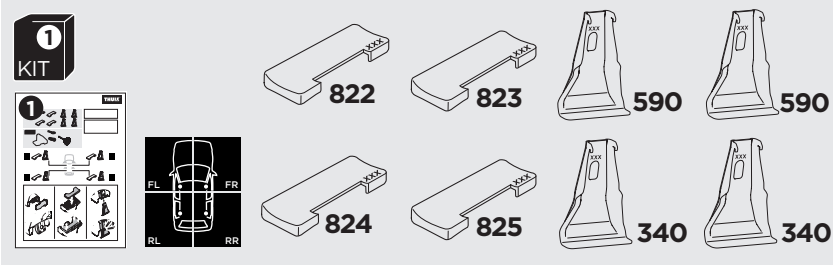

1

Kit 145292

NISSAN Rogue, 5-dr SUV, 21-
NISSAN X-Trail, 5-dr SUV, 21-

ISO 11154-E

5561478003

Bring your life
thule.com

THULE WingBar Evo	THULE WingBar Edge	THULE WingBar	THULE SquareBar Evo	Evo X (scale)	Edge X (scale)
NISSAN Rogue, 5-dr SUV, 21-				43.5	J
NISSAN X-Trail, 5-dr SUV, 21-				43.5	J

THULE ProBar Evo	THULE SlideBar Evo			X (mm/inch)	
NISSAN Rogue, 5-dr SUV, 21-				1086 mm / 42 3/4"	
NISSAN X-Trail, 5-dr SUV, 21-				1086 mm / 42 3/4"	

THULE WingBar Evo	THULE WingBar Edge	THULE WingBar	THULE SquareBar Evo	Evo Y (scale)	Edge Y (scale)
NISSAN Rogue, 5-dr SUV, 21-				38.5	B
NISSAN X-Trail, 5-dr SUV, 21-				38.5	B

THULE ProBar Evo	THULE SlideBar Evo			Y (mm/inch)	
NISSAN Rogue, 5-dr SUV, 21-				1036 mm / 40 3/4"	
NISSAN X-Trail, 5-dr SUV, 21-				1036 mm / 40 3/4"	

	W (mm/inch)	Z (mm/inch)
NISSAN Rogue, 5-dr SUV, 21-	720 mm / 28 3/8"	360 mm / 14 1/8"
NISSAN X-Trail, 5-dr SUV, 21-	720 mm / 28 3/8"	360 mm / 14 1/8"