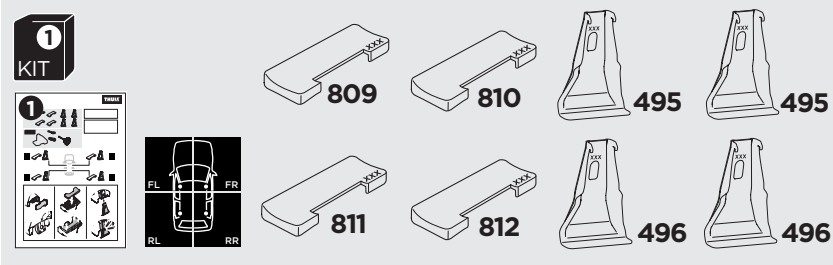

1

Kit 145287

HYUNDAI i20, 5-dr Hatchback, 20-

ISO 11154-E

THULE WingBar Evo	THULE WingBar Edge	THULE WingBar	THULE SquareBar Evo	Evo X (scale)	Edge X (scale)
HYUNDAI i20, 5-dr Hatchback, 20-				35,5	H

THULE ProBar Evo	THULE SlideBar Evo	X (mm/inch)		
HYUNDAI i20, 5-dr Hatchback, 20-		1006 mm / 29 5/8"		

THULE WingBar Evo	THULE WingBar Edge	THULE WingBar	THULE SquareBar Evo	Evo Y (scale)	Edge Y (scale)
HYUNDAI i20, 5-dr Hatchback, 20-				33,5	L

THULE ProBar Evo	THULE SlideBar Evo	Y (mm/inch)		
HYUNDAI i20, 5-dr Hatchback, 20-		986 mm / 38 7/8"		

	W (mm/inch)	Z (mm/inch)
HYUNDAI i20, 5-dr Hatchback, 20-	700 mm / 27 1/2"	240 mm / 9 1/2"