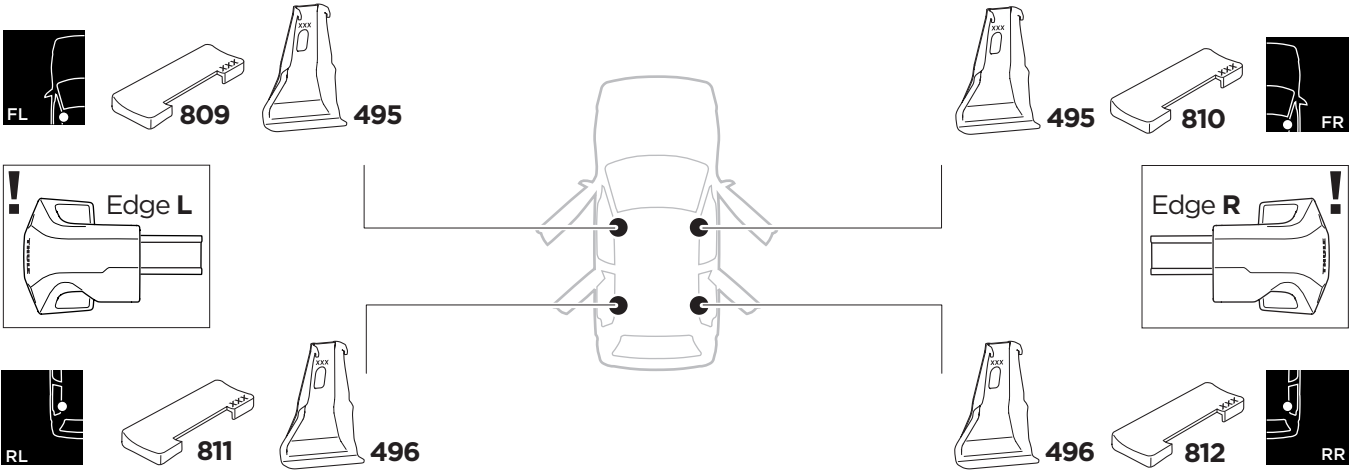

1

Kit 145287

HYUNDAI i20, 5-dr Hatchback, 20-

ISO 11154-E

THULE WingBar Evo	THULE WingBar Edge	THULE WingBar	THULE SquareBar Evo	Evo X (scale)	Edge X (scale)
HYUNDAI i20, 5-dr Hatchback, 20-				35,5	H

THULE ProBar Evo	THULE SlideBar Evo	X (mm/inch)		
HYUNDAI i20, 5-dr Hatchback, 20-		1006 mm / 29 5/8"		

THULE WingBar Evo	THULE WingBar Edge	THULE WingBar	THULE SquareBar Evo	Evo Y (scale)	Edge Y (scale)
HYUNDAI i20, 5-dr Hatchback, 20-				33,5	L

THULE ProBar Evo	THULE SlideBar Evo	Y (mm/inch)		
HYUNDAI i20, 5-dr Hatchback, 20-		986 mm / 38 7/8"		

	W (mm/inch)	Z (mm/inch)
HYUNDAI i20, 5-dr Hatchback, 20-	700 mm / 27 1/2"	240 mm / 9 1/2"