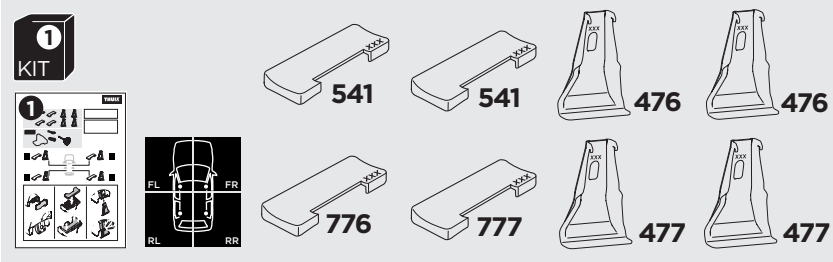

1

Kit 145236

VOLKSWAGEN Golf (Mk.VIII), 5-dr Hatchback, 20-

ISO 11154-E

THULE WingBar Evo	THULE WingBar Edge	THULE WingBar	THULE SquareBar Evo	Evo X (scale)	Edge X (scale)
VOLKSWAGEN Golf (Mk.VIII), 5-dr Hatchback, 20-				39	A
THULE ProBar Evo	THULE SlideBar Evo				X (mm/inch)
VOLKSWAGEN Golf (Mk.VIII), 5-dr Hatchback, 20-				1041 mm / 41"	

THULE WingBar Evo	THULE WingBar Edge	THULE WingBar	THULE SquareBar Evo	Evo Y (scale)	Edge Y (scale)
VOLKSWAGEN Golf (Mk.VIII), 5-dr Hatchback, 20-				32	O
THULE ProBar Evo	THULE SlideBar Evo				Y (mm/inch)
VOLKSWAGEN Golf (Mk.VIII), 5-dr Hatchback, 20-				971 mm / 38 1/4"	

	W (mm/inch)	Z (mm/inch)
VOLKSWAGEN Golf (Mk.VIII), 5-dr Hatchback, 20-	720 mm / 28 3/8"	230 mm / 9"