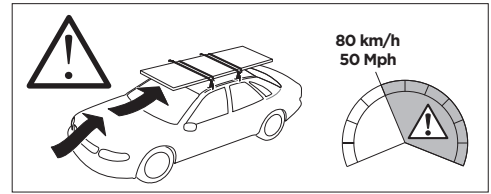

1

Kit 145228

DAIHATSU Sirion, 5-dr Hatchback, 18-
PERODUA Myvi, 5-dr Hatchback, 18-

ISO 11154-E

THULE WingBar Evo	THULE WingBar Edge	THULE WingBar	THULE SquareBar Evo	Evo X (scale)	Edge X (scale)
DAIHATSU Sirion, 5-dr Hatchback, 18-				35	I
PERODUA Myvi, 5-dr Hatchback, 18-				35	I

THULE ProBar Evo	THULE SlideBar Evo	X (mm/inch)
DAIHATSU Sirion, 5-dr Hatchback, 18-		1001 mm / 39 3/8"
PERODUA Myvi, 5-dr Hatchback, 18-		1001 mm / 39 3/8"

THULE WingBar Evo	THULE WingBar Edge	THULE WingBar	THULE SquareBar Evo	Evo Y (scale)	Edge Y (scale)
DAIHATSU Sirion, 5-dr Hatchback, 18-				29	C
PERODUA Myvi, 5-dr Hatchback, 18-				29	C

THULE ProBar Evo	THULE SlideBar Evo	Y (mm/inch)
DAIHATSU Sirion, 5-dr Hatchback, 18-		941 mm / 37"
PERODUA Myvi, 5-dr Hatchback, 18-		941 mm / 37"

	W (mm/inch)	Z (mm/inch)
DAIHATSU Sirion, 5-dr Hatchback, 18-	660 mm / 26"	380 mm / 15"
PERODUA Myvi, 5-dr Hatchback, 18-	660 mm / 26"	380 mm / 15"