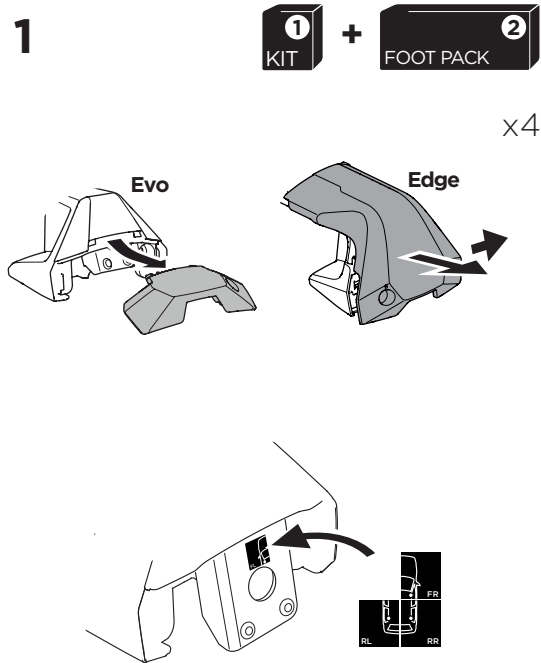

1

Kit 145228

DAIHATSU Sirion, 5-dr Hatchback, 18-
PERODUA Myvi, 5-dr Hatchback, 18-

ISO 11154-E

THULE WingBar Evo	THULE WingBar Edge	THULE WingBar	THULE SquareBar Evo	Evo X (scale)	Edge X (scale)
DAIHATSU Sirion, 5-dr Hatchback, 18-				35	I
PERODUA Myvi, 5-dr Hatchback, 18-				35	I