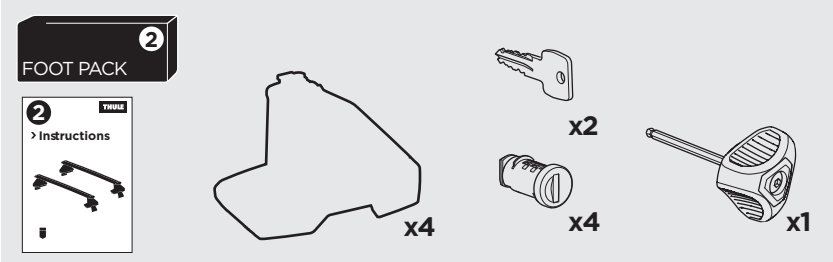

1

Kit 145228

DAIHATSU Sirion, 5-dr Hatchback, 18-
PERODUA Myvi, 5-dr Hatchback, 18-

ISO 11154-E

THULE WingBar Evo	THULE WingBar Edge	THULE WingBar	THULE SquareBar Evo	Evo X (scale)	Edge X (scale)
DAIHATSU Sirion, 5-dr Hatchback, 18-				35	I
PERODUA Myvi, 5-dr Hatchback, 18-				35	I

THULE ProBar Evo	THULE SlideBar Evo	X (mm/inch)
DAIHATSU Sirion, 5-dr Hatchback, 18-		1001 mm / 39 3/8"
PERODUA Myvi, 5-dr Hatchback, 18-		1001 mm / 39 3/8"

THULE WingBar Evo	THULE WingBar Edge	THULE WingBar	THULE SquareBar Evo	Evo Y (scale)	Edge Y (scale)
DAIHATSU Sirion, 5-dr Hatchback, 18-				29	C
PERODUA Myvi, 5-dr Hatchback, 18-				29	C

THULE ProBar Evo	THULE SlideBar Evo	Y (mm/inch)
DAIHATSU Sirion, 5-dr Hatchback, 18-		941 mm / 37"
PERODUA Myvi, 5-dr Hatchback, 18-		941 mm / 37"

	W (mm/inch)	Z (mm/inch)
DAIHATSU Sirion, 5-dr Hatchback, 18-	660 mm / 26"	380 mm / 15"
PERODUA Myvi, 5-dr Hatchback, 18-	660 mm / 26"	380 mm / 15"