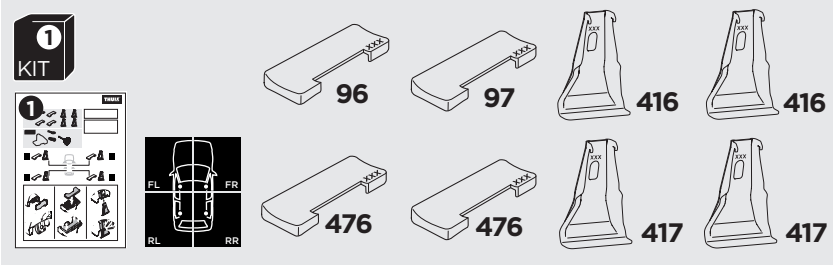

1

Kit 145228

DAIHATSU Sirion, 5-dr Hatchback, 18-
PERODUA Myvi, 5-dr Hatchback, 18-

ISO 11154-E

THULE WingBar Evo	THULE WingBar Edge	THULE WingBar	THULE SquareBar Evo	Evo X (scale)	Edge X (scale)
DAIHATSU Sirion, 5-dr Hatchback, 18-				35	I
PERODUA Myvi, 5-dr Hatchback, 18-				35	I

THULE ProBar Evo	THULE SlideBar Evo	X (mm/inch)
DAIHATSU Sirion, 5-dr Hatchback, 18-		1001 mm / 39 3/8"
PERODUA Myvi, 5-dr Hatchback, 18-		1001 mm / 39 3/8"

THULE WingBar Evo	THULE WingBar Edge	THULE WingBar	THULE SquareBar Evo	Evo Y (scale)	Edge Y (scale)
DAIHATSU Sirion, 5-dr Hatchback, 18-				29	C
PERODUA Myvi, 5-dr Hatchback, 18-				29	C

THULE ProBar Evo	THULE SlideBar Evo	Y (mm/inch)
DAIHATSU Sirion, 5-dr Hatchback, 18-		941 mm / 37"
PERODUA Myvi, 5-dr Hatchback, 18-		941 mm / 37"

	W (mm/inch)	Z (mm/inch)
DAIHATSU Sirion, 5-dr Hatchback, 18-	660 mm / 26"	380 mm / 15"
PERODUA Myvi, 5-dr Hatchback, 18-	660 mm / 26"	380 mm / 15"