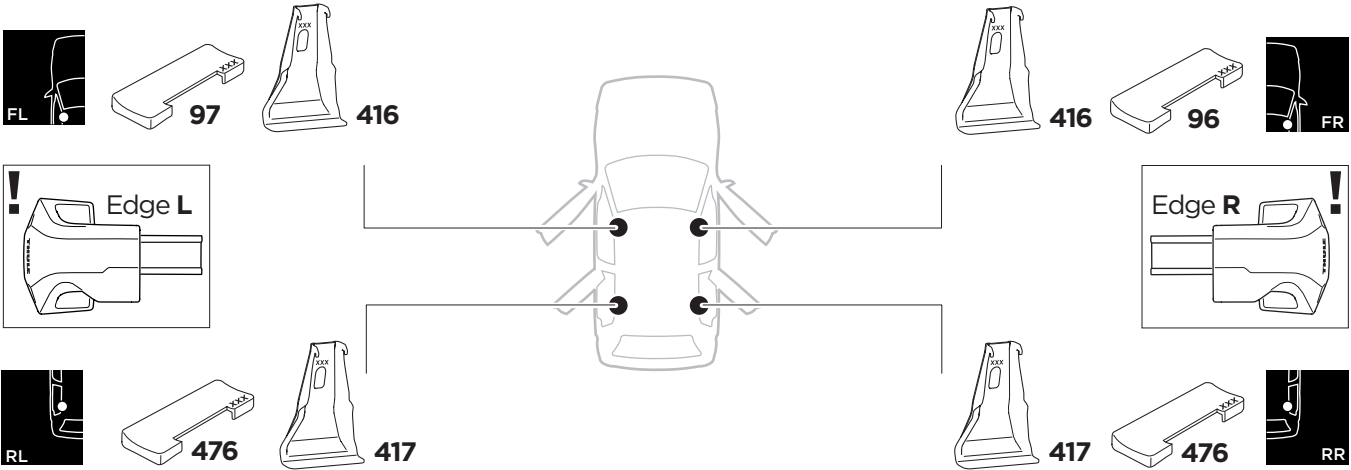

1

Kit 145228

DAIHATSU Sirion, 5-dr Hatchback, 18-
PERODUA Myvi, 5-dr Hatchback, 18-

ISO 11154-E

THULE WingBar Evo	THULE WingBar Edge	THULE WingBar	THULE SquareBar Evo	Evo X (scale)	Edge X (scale)
DAIHATSU Sirion, 5-dr Hatchback, 18-				35	I
PERODUA Myvi, 5-dr Hatchback, 18-				35	I

THULE ProBar Evo	THULE SlideBar Evo	X (mm/inch)
DAIHATSU Sirion, 5-dr Hatchback, 18-		1001 mm / 39 3/8"
PERODUA Myvi, 5-dr Hatchback, 18-		1001 mm / 39 3/8"

THULE WingBar Evo	THULE WingBar Edge	THULE WingBar	THULE SquareBar Evo	Evo Y (scale)	Edge Y (scale)
DAIHATSU Sirion, 5-dr Hatchback, 18-				29	C
PERODUA Myvi, 5-dr Hatchback, 18-				29	C

THULE ProBar Evo	THULE SlideBar Evo	Y (mm/inch)
DAIHATSU Sirion, 5-dr Hatchback, 18-		941 mm / 37"
PERODUA Myvi, 5-dr Hatchback, 18-		941 mm / 37"

	W (mm/inch)	Z (mm/inch)
DAIHATSU Sirion, 5-dr Hatchback, 18-	660 mm / 26"	380 mm / 15"
PERODUA Myvi, 5-dr Hatchback, 18-	660 mm / 26"	380 mm / 15"