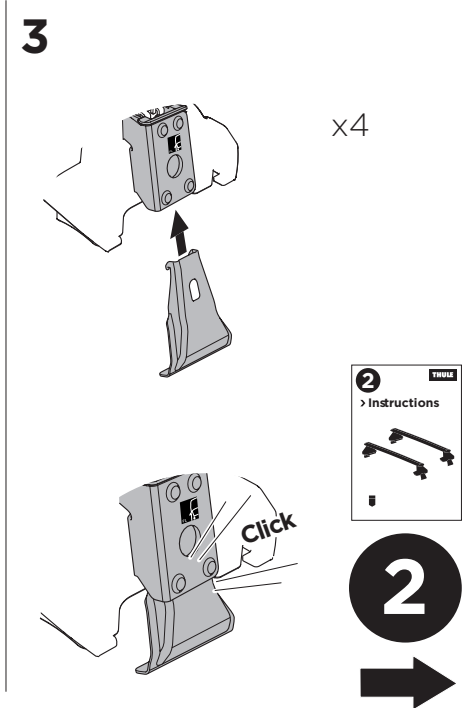

1

Kit 145228

DAIHATSU Sirion, 5-dr Hatchback, 18-
PERODUA Myvi, 5-dr Hatchback, 18-

ISO 11154-E

THULE WingBar Evo	THULE WingBar Edge	THULE WingBar	THULE SquareBar Evo	Evo X (scale)	Edge X (scale)
DAIHATSU Sirion, 5-dr Hatchback, 18-				35	I
PERODUA Myvi, 5-dr Hatchback, 18-				35	I

THULE ProBar Evo	THULE SlideBar Evo	X (mm/inch)
DAIHATSU Sirion, 5-dr Hatchback, 18-		1001 mm / 39 3/8"
PERODUA Myvi, 5-dr Hatchback, 18-		1001 mm / 39 3/8"

THULE WingBar Evo	THULE WingBar Edge	THULE WingBar	THULE SquareBar Evo	Evo Y (scale)	Edge Y (scale)
DAIHATSU Sirion, 5-dr Hatchback, 18-				29	C
PERODUA Myvi, 5-dr Hatchback, 18-				29	C

THULE ProBar Evo	THULE SlideBar Evo	Y (mm/inch)
DAIHATSU Sirion, 5-dr Hatchback, 18-		941 mm / 37"
PERODUA Myvi, 5-dr Hatchback, 18-		941 mm / 37"

	W (mm/inch)	Z (mm/inch)
DAIHATSU Sirion, 5-dr Hatchback, 18-	660 mm / 26"	380 mm / 15"
PERODUA Myvi, 5-dr Hatchback, 18-	660 mm / 26"	380 mm / 15"