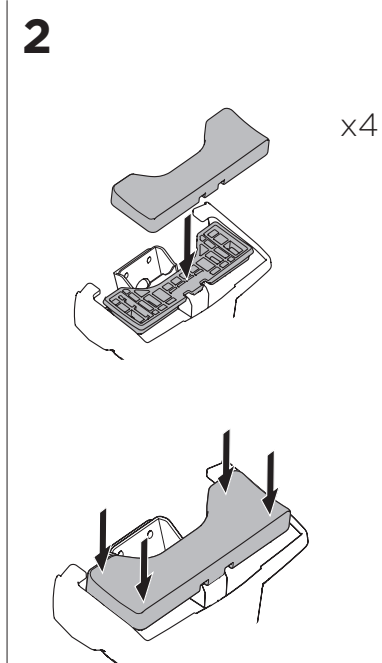

1

Kit 145228

DAIHATSU Sirion, 5-dr Hatchback, 18-
PERODUA Myvi, 5-dr Hatchback, 18-

ISO 11154-E

THULE WingBar Evo	THULE WingBar Edge	THULE WingBar	THULE SquareBar Evo	Evo X (scale)	Edge X (scale)
DAIHATSU Sirion, 5-dr Hatchback, 18-				35	I
PERODUA Myvi, 5-dr Hatchback, 18-				35	I

THULE ProBar Evo	THULE SlideBar Evo	X (mm/inch)
DAIHATSU Sirion, 5-dr Hatchback, 18-		1001 mm / 39 3/8"
PERODUA Myvi, 5-dr Hatchback, 18-		1001 mm / 39 3/8"

THULE WingBar Evo	THULE WingBar Edge	THULE WingBar	THULE SquareBar Evo	Evo Y (scale)	Edge Y (scale)
DAIHATSU Sirion, 5-dr Hatchback, 18-				29	C
PERODUA Myvi, 5-dr Hatchback, 18-				29	C

THULE ProBar Evo	THULE SlideBar Evo	Y (mm/inch)
DAIHATSU Sirion, 5-dr Hatchback, 18-		941 mm / 37"
PERODUA Myvi, 5-dr Hatchback, 18-		941 mm / 37"

	W (mm/inch)	Z (mm/inch)
DAIHATSU Sirion, 5-dr Hatchback, 18-	660 mm / 26"	380 mm / 15"
PERODUA Myvi, 5-dr Hatchback, 18-	660 mm / 26"	380 mm / 15"