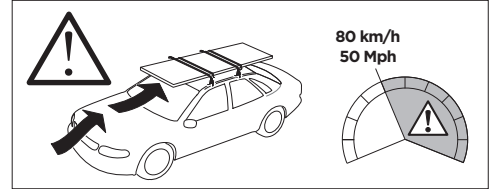

1

Kit 5210 VOLVO S60, 4-dr Sedan, 19-

ISO 11154-E

THULE WingBar Evo	THULE WingBar Edge	THULE WingBar	THULE SquareBar	Evo X (scale)	Edge X (scale)
VOLVO S60, 4-dr Sedan, 19-				43	K

THULE ProBar	THULE SlideBar	X (mm/inch)		
VOLVO S60, 4-dr Sedan, 19-		1081 mm / 42 1/2"		

	W (mm/inch)	Z (mm/inch)
VOLVO S60, 4-dr Sedan, 19-	705 mm / 27 3/4"	200 mm / 7 7/8"