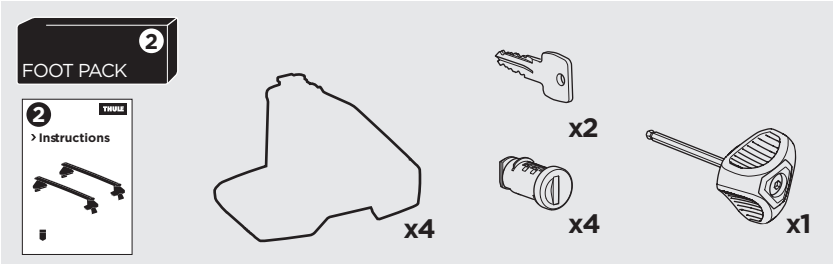

1

Kit 145182

TOYOTA Tundra, 4-dr Double Cab, 07-21

TOYOTA Tundra, 4-dr Crewmax Cab, 07-21

ISO 11154-E

THULE WingBar Evo	THULE WingBar Edge	THULE WingBar	THULE SquareBar Evo	Evo X (scale)	Edge X (scale)
TOYOTA Tundra, 4-dr Double Cab, 07-21				61,5	N/A
TOYOTA Tundra, 4-dr Crewmax Cab, 07-21				61,5	N/A

THULE ProBar Evo	THULE SlideBar Evo			X (mm/inch)	
TOYOTA Tundra, 4-dr Double Cab, 07-21				1266 mm / 49 7/8"	
TOYOTA Tundra, 4-dr Crewmax Cab, 07-21				1266 mm / 49 7/8"	

THULE WingBar Evo	THULE WingBar Edge	THULE WingBar	THULE SquareBar Evo	Evo Y (scale)	Edge Y (scale)
TOYOTA Tundra, 4-dr Double Cab, 07-21				59,5	N/A
TOYOTA Tundra, 4-dr Crewmax Cab, 07-21				59,5	N/A

THULE ProBar Evo	THULE SlideBar Evo			Y (mm/inch)	
TOYOTA Tundra, 4-dr Double Cab, 07-21				1246 mm / 49 "	
TOYOTA Tundra, 4-dr Crewmax Cab, 07-21				1246 mm / 49 "	

	W (mm/inch)	Z (mm/inch)
TOYOTA Tundra, 4-dr Double Cab, 07-21	700 mm / 27 1/2"	290 mm / 11 3/8"
TOYOTA Tundra, 4-dr Crewmax Cab, 07-21	700 mm / 27 1/2"	290 mm / 11 3/8"