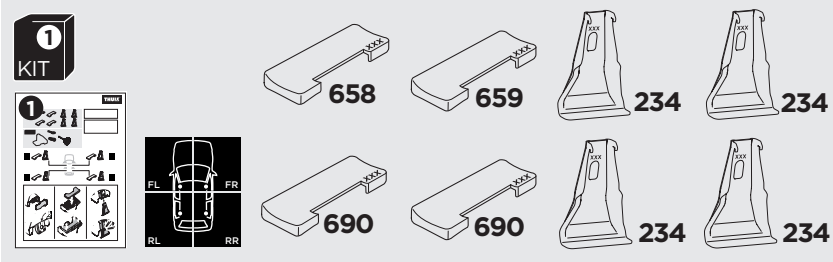

1

Kit 145182

TOYOTA Tundra, 4-dr Double Cab, 07-21

TOYOTA Tundra, 4-dr Crewmax Cab, 07-21

ISO 11154-E

THULE WingBar Evo	THULE WingBar Edge	THULE WingBar	THULE SquareBar Evo	Evo X (scale)	Edge X (scale)
TOYOTA Tundra, 4-dr Double Cab, 07-21				61,5	N/A
TOYOTA Tundra, 4-dr Crewmax Cab, 07-21				61,5	N/A

THULE ProBar Evo	THULE SlideBar Evo			X (mm/inch)	
TOYOTA Tundra, 4-dr Double Cab, 07-21				1266 mm / 49 7/8"	
TOYOTA Tundra, 4-dr Crewmax Cab, 07-21				1266 mm / 49 7/8"	

THULE WingBar Evo	THULE WingBar Edge	THULE WingBar	THULE SquareBar Evo	Evo Y (scale)	Edge Y (scale)
TOYOTA Tundra, 4-dr Double Cab, 07-21				59,5	N/A
TOYOTA Tundra, 4-dr Crewmax Cab, 07-21				59,5	N/A

THULE ProBar Evo	THULE SlideBar Evo			Y (mm/inch)	
TOYOTA Tundra, 4-dr Double Cab, 07-21				1246 mm / 49 "	
TOYOTA Tundra, 4-dr Crewmax Cab, 07-21				1246 mm / 49 "	

	W (mm/inch)	Z (mm/inch)
TOYOTA Tundra, 4-dr Double Cab, 07-21	700 mm / 27 1/2"	290 mm / 11 3/8"
TOYOTA Tundra, 4-dr Crewmax Cab, 07-21	700 mm / 27 1/2"	290 mm / 11 3/8"