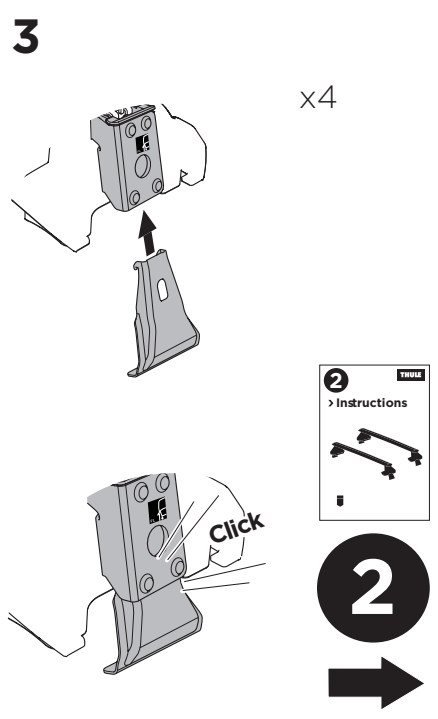

1

Kit 145182

TOYOTA Tundra, 4-dr Double Cab, 07-21

TOYOTA Tundra, 4-dr Crewmax Cab, 07-21

ISO 11154-E

THULE WingBar Evo	THULE WingBar Edge	THULE WingBar	THULE SquareBar Evo	Evo X (scale)	Edge X (scale)
TOYOTA Tundra, 4-dr Double Cab, 07-21				61,5	N/A
TOYOTA Tundra, 4-dr Crewmax Cab, 07-21				61,5	N/A

THULE ProBar Evo	THULE SlideBar Evo			X (mm/inch)	
TOYOTA Tundra, 4-dr Double Cab, 07-21				1266 mm / 49 7/8"	
TOYOTA Tundra, 4-dr Crewmax Cab, 07-21				1266 mm / 49 7/8"	

THULE WingBar Evo	THULE WingBar Edge	THULE WingBar	THULE SquareBar Evo	Evo Y (scale)	Edge Y (scale)
TOYOTA Tundra, 4-dr Double Cab, 07-21				59,5	N/A
TOYOTA Tundra, 4-dr Crewmax Cab, 07-21				59,5	N/A

THULE ProBar Evo	THULE SlideBar Evo			Y (mm/inch)	
TOYOTA Tundra, 4-dr Double Cab, 07-21				1246 mm / 49 "	
TOYOTA Tundra, 4-dr Crewmax Cab, 07-21				1246 mm / 49 "	

	W (mm/inch)	Z (mm/inch)
TOYOTA Tundra, 4-dr Double Cab, 07-21	700 mm / 27 1/2"	290 mm / 11 3/8"
TOYOTA Tundra, 4-dr Crewmax Cab, 07-21	700 mm / 27 1/2"	290 mm / 11 3/8"