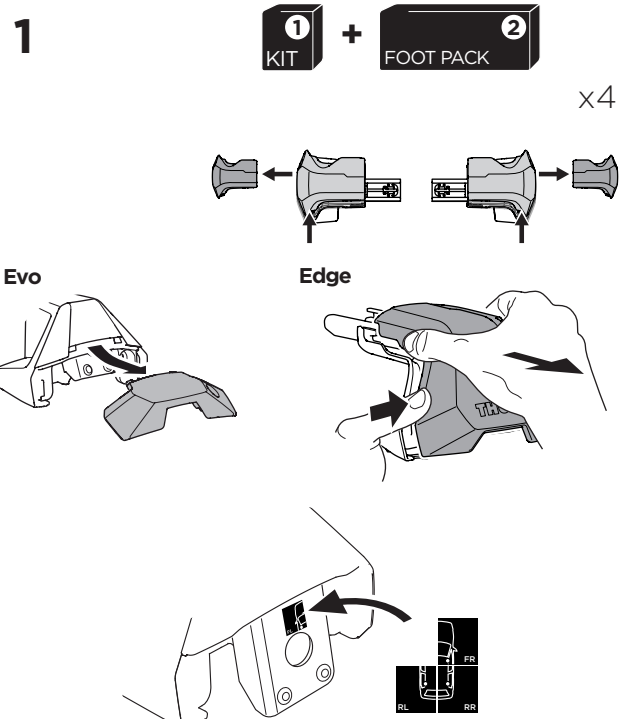

1

Kit 145182

TOYOTA Tundra, 4-dr Double Cab, 07-21

TOYOTA Tundra, 4-dr Crewmax Cab, 07-21

ISO 11154-E

THULE WingBar Evo	THULE WingBar Edge	THULE WingBar	THULE SquareBar Evo	Evo X (scale)	Edge X (scale)
TOYOTA Tundra, 4-dr Double Cab, 07-21				61,5	N/A
TOYOTA Tundra, 4-dr Crewmax Cab, 07-21				61,5	N/A

THULE ProBar Evo	THULE SlideBar Evo			X (mm/inch)	
TOYOTA Tundra, 4-dr Double Cab, 07-21				1266 mm / 49 7/8"	
TOYOTA Tundra, 4-dr Crewmax Cab, 07-21				1266 mm / 49 7/8"	

THULE WingBar Evo	THULE WingBar Edge	THULE WingBar	THULE SquareBar Evo	Evo Y (scale)	Edge Y (scale)
TOYOTA Tundra, 4-dr Double Cab, 07-21				59,5	N/A
TOYOTA Tundra, 4-dr Crewmax Cab, 07-21				59,5	N/A

THULE ProBar Evo	THULE SlideBar Evo			Y (mm/inch)	
TOYOTA Tundra, 4-dr Double Cab, 07-21				1246 mm / 49 "	
TOYOTA Tundra, 4-dr Crewmax Cab, 07-21				1246 mm / 49 "	

	W (mm/inch)	Z (mm/inch)
TOYOTA Tundra, 4-dr Double Cab, 07-21	700 mm / 27 1/2"	290 mm / 11 3/8"
TOYOTA Tundra, 4-dr Crewmax Cab, 07-21	700 mm / 27 1/2"	290 mm / 11 3/8"