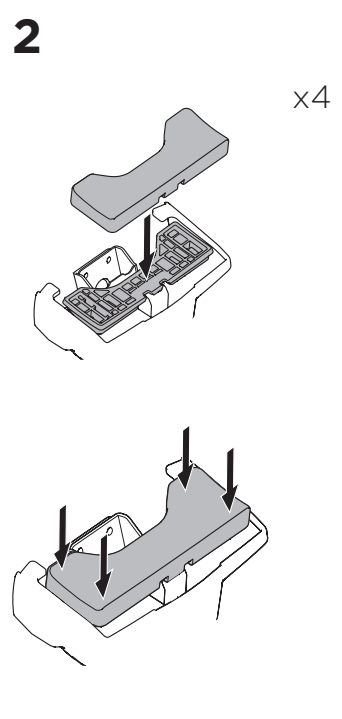

1

Kit 145182

TOYOTA Tundra, 4-dr Double Cab, 07-21

TOYOTA Tundra, 4-dr Crewmax Cab, 07-21

ISO 11154-E

THULE WingBar Evo	THULE WingBar Edge	THULE WingBar	THULE SquareBar Evo	Evo X (scale)	Edge X (scale)
TOYOTA Tundra, 4-dr Double Cab, 07-21				61,5	N/A
TOYOTA Tundra, 4-dr Crewmax Cab, 07-21				61,5	N/A

THULE ProBar Evo	THULE SlideBar Evo			X (mm/inch)	
TOYOTA Tundra, 4-dr Double Cab, 07-21				1266 mm / 49 7/8"	
TOYOTA Tundra, 4-dr Crewmax Cab, 07-21				1266 mm / 49 7/8"	

THULE WingBar Evo	THULE WingBar Edge	THULE WingBar	THULE SquareBar Evo	Evo Y (scale)	Edge Y (scale)
TOYOTA Tundra, 4-dr Double Cab, 07-21				59,5	N/A
TOYOTA Tundra, 4-dr Crewmax Cab, 07-21				59,5	N/A

THULE ProBar Evo	THULE SlideBar Evo			Y (mm/inch)	
TOYOTA Tundra, 4-dr Double Cab, 07-21				1246 mm / 49 "	
TOYOTA Tundra, 4-dr Crewmax Cab, 07-21				1246 mm / 49 "	

	W (mm/inch)	Z (mm/inch)
TOYOTA Tundra, 4-dr Double Cab, 07-21	700 mm / 27 1/2"	290 mm / 11 3/8"
TOYOTA Tundra, 4-dr Crewmax Cab, 07-21	700 mm / 27 1/2"	290 mm / 11 3/8"