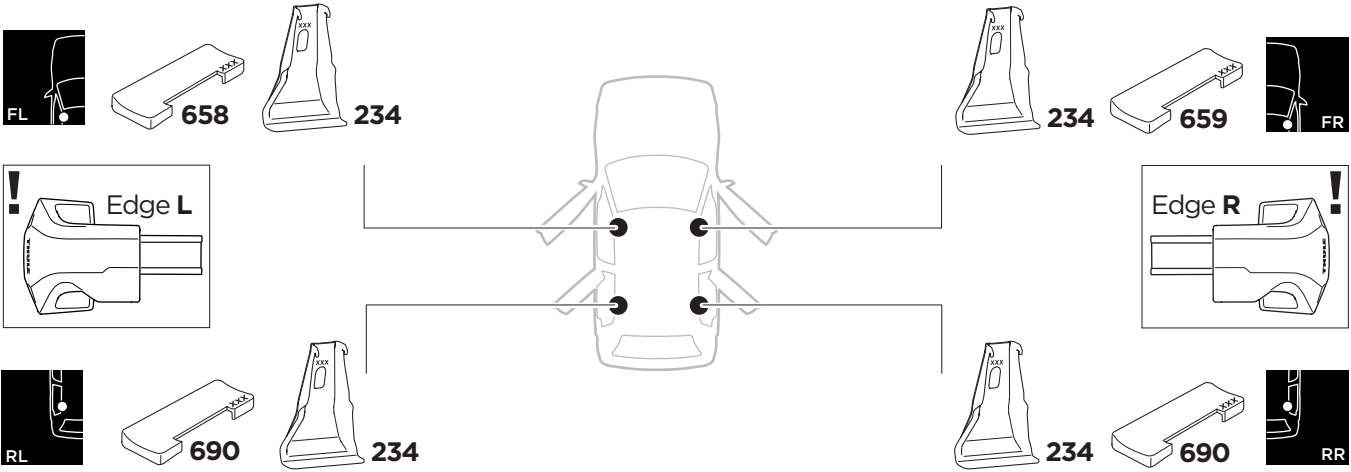

1

Kit 145182

TOYOTA Tundra, 4-dr Double Cab, 07-21

TOYOTA Tundra, 4-dr Crewmax Cab, 07-21

ISO 11154-E

THULE WingBar Evo	THULE WingBar Edge	THULE WingBar	THULE SquareBar Evo	Evo X (scale)	Edge X (scale)
TOYOTA Tundra, 4-dr Double Cab, 07-21				61,5	N/A
TOYOTA Tundra, 4-dr Crewmax Cab, 07-21				61,5	N/A

THULE ProBar Evo	THULE SlideBar Evo			X (mm/inch)	
TOYOTA Tundra, 4-dr Double Cab, 07-21				1266 mm / 49 7/8"	
TOYOTA Tundra, 4-dr Crewmax Cab, 07-21				1266 mm / 49 7/8"	

THULE WingBar Evo	THULE WingBar Edge	THULE WingBar	THULE SquareBar Evo	Evo Y (scale)	Edge Y (scale)
TOYOTA Tundra, 4-dr Double Cab, 07-21				59,5	N/A
TOYOTA Tundra, 4-dr Crewmax Cab, 07-21				59,5	N/A

THULE ProBar Evo	THULE SlideBar Evo			Y (mm/inch)	
TOYOTA Tundra, 4-dr Double Cab, 07-21				1246 mm / 49 "	
TOYOTA Tundra, 4-dr Crewmax Cab, 07-21				1246 mm / 49 "	

	W (mm/inch)	Z (mm/inch)
TOYOTA Tundra, 4-dr Double Cab, 07-21	700 mm / 27 1/2"	290 mm / 11 3/8"
TOYOTA Tundra, 4-dr Crewmax Cab, 07-21	700 mm / 27 1/2"	290 mm / 11 3/8"