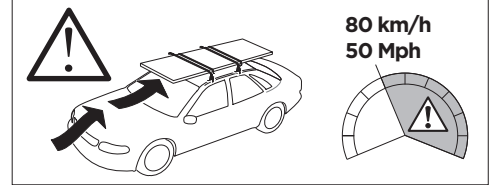

1

Kit 145182

TOYOTA Tundra, 4-dr Double Cab, 07-21

TOYOTA Tundra, 4-dr Crewmax Cab, 07-21

ISO 11154-E

THULE WingBar Evo	THULE WingBar Edge	THULE WingBar	THULE SquareBar Evo	Evo X (scale)	Edge X (scale)
TOYOTA Tundra, 4-dr Double Cab, 07-21				61,5	N/A
TOYOTA Tundra, 4-dr Crewmax Cab, 07-21				61,5	N/A

THULE ProBar Evo	THULE SlideBar Evo			X (mm/inch)	
TOYOTA Tundra, 4-dr Double Cab, 07-21				1266 mm / 49 7/8"	
TOYOTA Tundra, 4-dr Crewmax Cab, 07-21				1266 mm / 49 7/8"	

THULE WingBar Evo	THULE WingBar Edge	THULE WingBar	THULE SquareBar Evo	Evo Y (scale)	Edge Y (scale)
TOYOTA Tundra, 4-dr Double Cab, 07-21				59,5	N/A
TOYOTA Tundra, 4-dr Crewmax Cab, 07-21				59,5	N/A