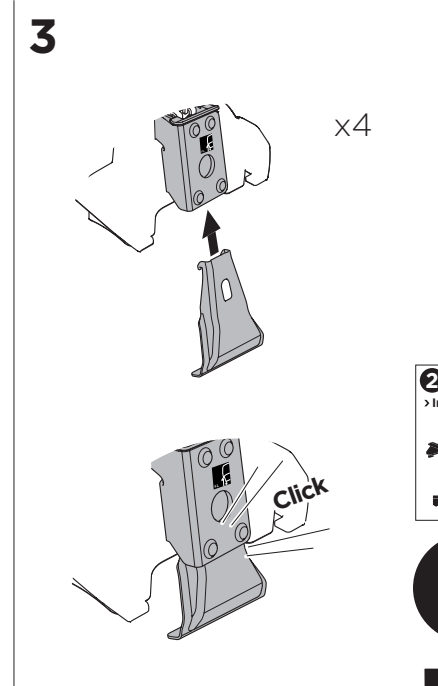

1

Kit 5171 FIAT 500L, 5-dr Hatchback, 12-

ISO 11154-E