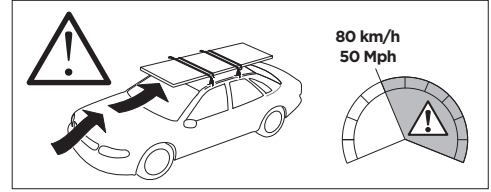

1

Kit 5171 FIAT 500L, 5-dr Hatchback, 12-

ISO 11154-E