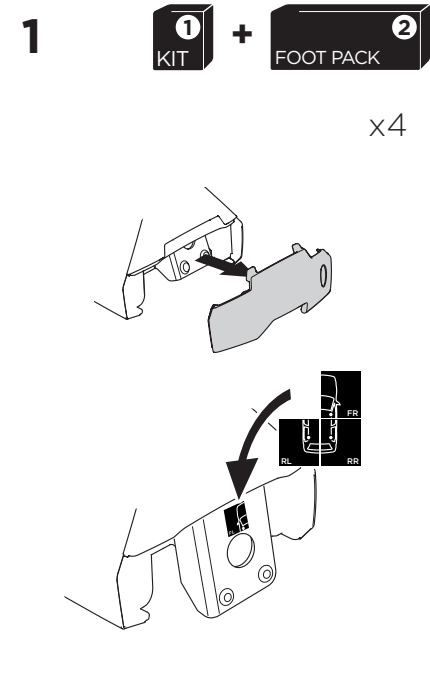

1

Kit 5171 FIAT 500L, 5-dr Hatchback, 12-

ISO 11154-E