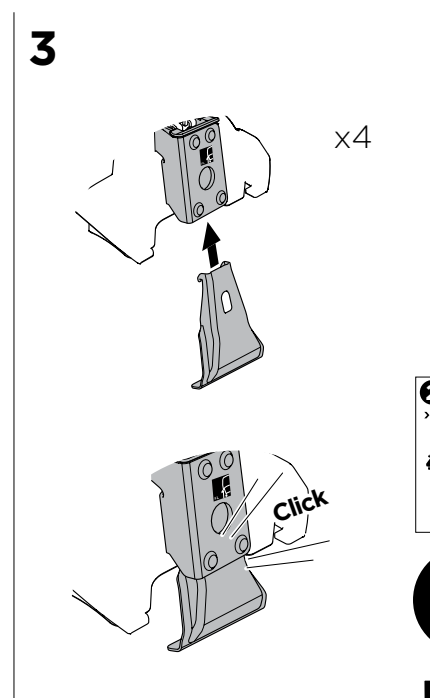

1

Kit 5149

TOYOTA Camry, 4-dr Sedan, 12-17

ISO 11154-E

THULE WingBar Evo	THULE WingBar Edge	THULE WingBar	THULE SquareBar	Evo X (scale)	Edge X (scale)
TOYOTA Camry, 4-dr Sedan, 12-17				38	C

THULE ProBar	THULE SlideBar	X (mm/inch)		
TOYOTA Camry, 4-dr Sedan, 12-17		1031 mm / 40 5/8"		

THULE WingBar Evo	THULE WingBar Edge	THULE WingBar	THULE SquareBar	Evo Y (scale)	Edge Y (scale)
TOYOTA Camry, 4-dr Sedan, 12-17				35,5	H

THULE ProBar	THULE SlideBar	Y (mm/inch)		
TOYOTA Camry, 4-dr Sedan, 12-17		1006 mm / 39 5/8"		

	W (mm/inch)	Z (mm/inch)
TOYOTA Camry, 4-dr Sedan, 12-17	670 mm / 26 3/8"	225 mm / 8 7/8"