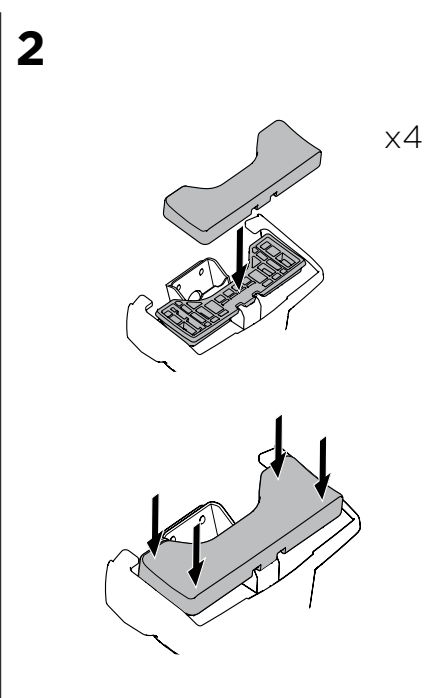

1

Kit 5149

TOYOTA Camry, 4-dr Sedan, 12-17

ISO 11154-E

THULE WingBar Evo	THULE WingBar Edge	THULE WingBar	THULE SquareBar	Evo X (scale)	Edge X (scale)
TOYOTA Camry, 4-dr Sedan, 12-17				38	C

THULE ProBar	THULE SlideBar	X (mm/inch)		
TOYOTA Camry, 4-dr Sedan, 12-17		1031 mm / 40 5/8"		

THULE WingBar Evo	THULE WingBar Edge	THULE WingBar	THULE SquareBar	Evo Y (scale)	Edge Y (scale)
TOYOTA Camry, 4-dr Sedan, 12-17				35,5	H

THULE ProBar	THULE SlideBar	Y (mm/inch)		
TOYOTA Camry, 4-dr Sedan, 12-17		1006 mm / 39 5/8"		

	W (mm/inch)	Z (mm/inch)
TOYOTA Camry, 4-dr Sedan, 12-17	670 mm / 26 3/8"	225 mm / 8 7/8"