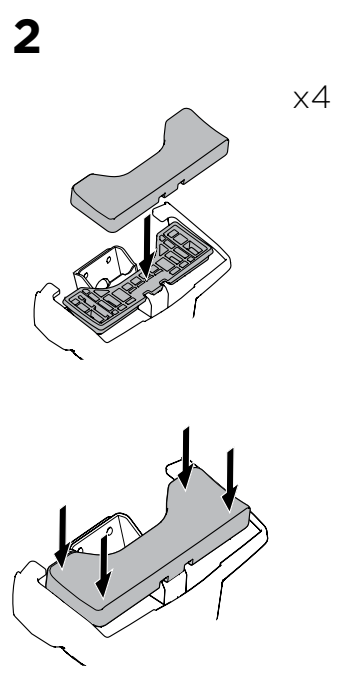

1

Kit 145143

CHEVROLET Spark, 5-dr Hatchback, *15-
 OPEL Karl, 5-dr Hatchback, 15-
 VAUXHALL Viva, 5-dr Hatchback, 15-

*North America

ISO 11154-E

THULE WingBar Evo	THULE WingBar Edge	THULE WingBar	THULE SquareBar Evo	Evo X (scale)	Edge X (scale)
CHEVROLET Spark , 5-dr Hatchback, *15-				33,5	L
OPEL Karl , 5-dr Hatchback, 15-				33,5	L
VAUXHALL Viva , 5-dr Hatchback, 15-				33,5	L

THULE ProBar Evo	THULE SlideBar Evo	X (mm/inch)
CHEVROLET Spark , 5-dr Hatchback, *15-		986 mm / 38 7/8"
OPEL Karl , 5-dr Hatchback, 15-		986 mm / 38 7/8"
VAUXHALL Viva , 5-dr Hatchback, 15-		986 mm / 38 7/8"