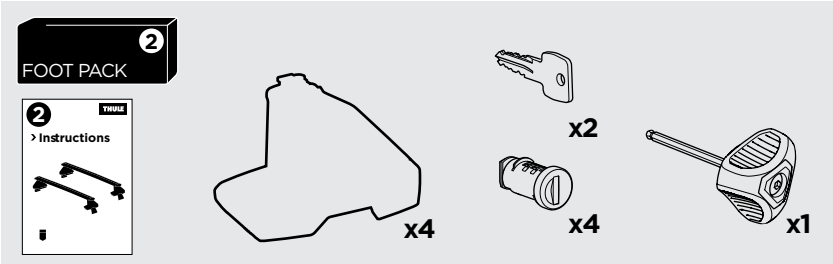

1

Kit 145143

CHEVROLET Spark, 5-dr Hatchback, *15-
 OPEL Karl, 5-dr Hatchback, 15-
 VAUXHALL Viva, 5-dr Hatchback, 15-

*North America

ISO 11154-E

THULE WingBar Evo	THULE WingBar Edge	THULE WingBar	THULE SquareBar Evo	Evo X (scale)	Edge X (scale)
CHEVROLET Spark , 5-dr Hatchback, *15-				33,5	L
OPEL Karl , 5-dr Hatchback, 15-				33,5	L
VAUXHALL Viva , 5-dr Hatchback, 15-				33,5	L

THULE ProBar Evo	THULE SlideBar Evo	X (mm/inch)
CHEVROLET Spark , 5-dr Hatchback, *15-		986 mm / 38 7/8"
OPEL Karl , 5-dr Hatchback, 15-		986 mm / 38 7/8"
VAUXHALL Viva , 5-dr Hatchback, 15-		986 mm / 38 7/8"