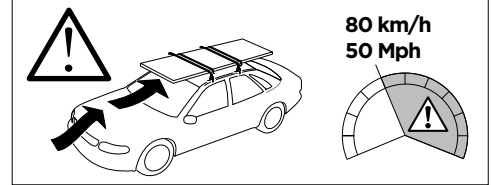

1

Kit 145143

CHEVROLET Spark, 5-dr Hatchback, *15-
 OPEL Karl, 5-dr Hatchback, 15-
 VAUXHALL Viva, 5-dr Hatchback, 15-

*North America

ISO 11154-E

THULE WingBar Evo	THULE WingBar Edge	THULE WingBar	THULE SquareBar Evo	Evo X (scale)	Edge X (scale)
CHEVROLET Spark , 5-dr Hatchback, *15-				33,5	L
OPEL Karl , 5-dr Hatchback, 15-				33,5	L
VAUXHALL Viva , 5-dr Hatchback, 15-				33,5	L