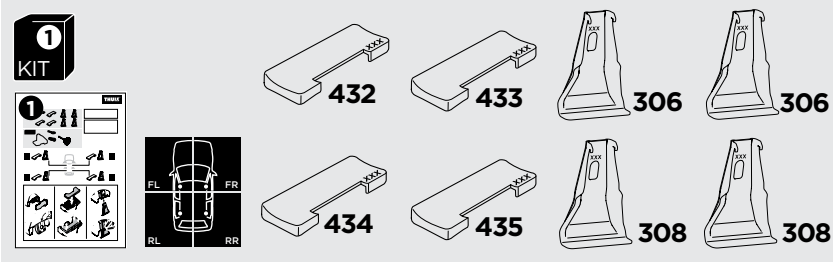

1

Kit 145143

CHEVROLET Spark, 5-dr Hatchback, *15-
 OPEL Karl, 5-dr Hatchback, 15-
 VAUXHALL Viva, 5-dr Hatchback, 15-

*North America

ISO 11154-E

THULE WingBar Evo	THULE WingBar Edge	THULE WingBar	THULE SquareBar Evo	Evo X (scale)	Edge X (scale)
CHEVROLET Spark , 5-dr Hatchback, *15-				33,5	L
OPEL Karl , 5-dr Hatchback, 15-				33,5	L
VAUXHALL Viva , 5-dr Hatchback, 15-				33,5	L

THULE ProBar Evo	THULE SlideBar Evo	X (mm/inch)
CHEVROLET Spark , 5-dr Hatchback, *15-		986 mm / 38 7/8"
OPEL Karl , 5-dr Hatchback, 15-		986 mm / 38 7/8"
VAUXHALL Viva , 5-dr Hatchback, 15-		986 mm / 38 7/8"