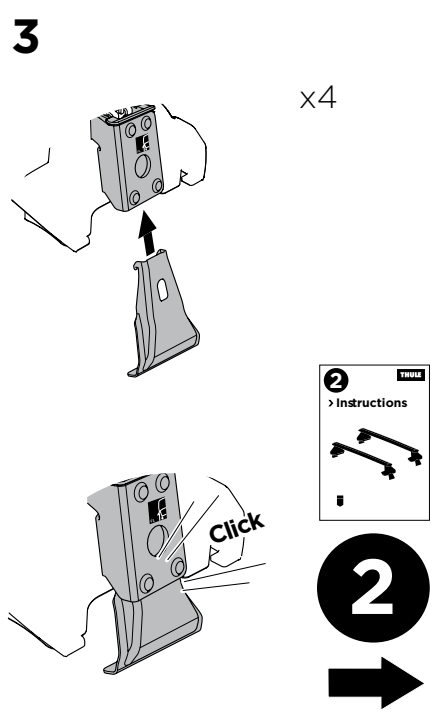

1

Kit 145143

CHEVROLET Spark, 5-dr Hatchback, *15-
 OPEL Karl, 5-dr Hatchback, 15-
 VAUXHALL Viva, 5-dr Hatchback, 15-

*North America

ISO 11154-E

THULE WingBar Evo	THULE WingBar Edge	THULE WingBar	THULE SquareBar Evo	Evo X (scale)	Edge X (scale)
CHEVROLET Spark , 5-dr Hatchback, *15-				33,5	L
OPEL Karl , 5-dr Hatchback, 15-				33,5	L
VAUXHALL Viva , 5-dr Hatchback, 15-				33,5	L