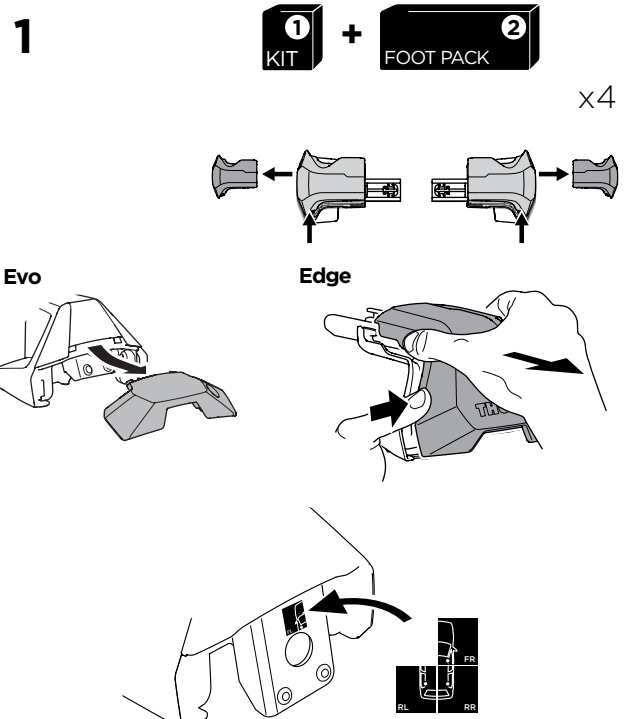

1

Kit 145143

CHEVROLET Spark, 5-dr Hatchback, *15-
 OPEL Karl, 5-dr Hatchback, 15-
 VAUXHALL Viva, 5-dr Hatchback, 15-

*North America

ISO 11154-E

THULE WingBar Evo	THULE WingBar Edge	THULE WingBar	THULE SquareBar Evo	Evo X (scale)	Edge X (scale)
CHEVROLET Spark , 5-dr Hatchback, *15-				33,5	L
OPEL Karl , 5-dr Hatchback, 15-				33,5	L
VAUXHALL Viva , 5-dr Hatchback, 15-				33,5	L