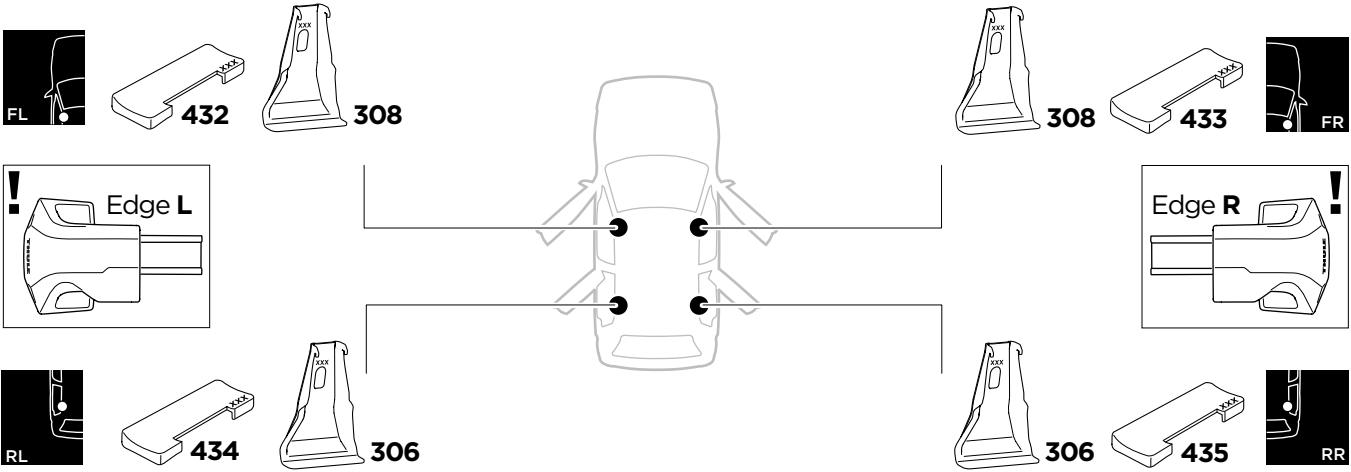

1

Kit 145143

CHEVROLET Spark, 5-dr Hatchback, *15-
 OPEL Karl, 5-dr Hatchback, 15-
 VAUXHALL Viva, 5-dr Hatchback, 15-

*North America

ISO 11154-E

THULE WingBar Evo	THULE WingBar Edge	THULE WingBar	THULE SquareBar Evo	Evo X (scale)	Edge X (scale)
CHEVROLET Spark , 5-dr Hatchback, *15-				33,5	L
OPEL Karl , 5-dr Hatchback, 15-				33,5	L
VAUXHALL Viva , 5-dr Hatchback, 15-				33,5	L

THULE ProBar Evo	THULE SlideBar Evo	X (mm/inch)
CHEVROLET Spark , 5-dr Hatchback, *15-		986 mm / 38 7/8"
OPEL Karl , 5-dr Hatchback, 15-		986 mm / 38 7/8"
VAUXHALL Viva , 5-dr Hatchback, 15-		986 mm / 38 7/8"