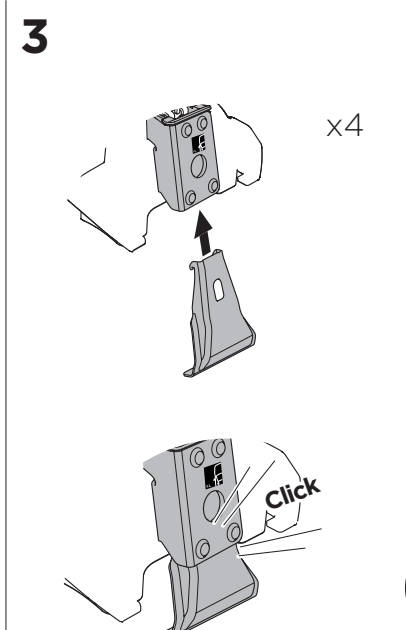

1

Kit 5135

HONDA Civic, 5-dr Hatchback, 12-17

ISO 11154-E

THULE WingBar Evo	THULE WingBar Edge	THULE WingBar	THULE SquareBar	Evo X (scale)	Edge X (scale)
HONDA Civic, 5-dr Hatchback, 12-17				45	G

THULE ProBar	THULE SlideBar			X (mm/inch)	
HONDA Civic, 5-dr Hatchback, 12-17				1101 mm / 43 3/8"	

THULE WingBar Evo	THULE WingBar Edge	THULE WingBar	THULE SquareBar	Evo Y (scale)	Edge Y (scale)
HONDA Civic, 5-dr Hatchback, 12-17				34,5	J

THULE ProBar	THULE SlideBar			Y (mm/inch)	
HONDA Civic, 5-dr Hatchback, 12-17				996 mm / 39 1/4"	