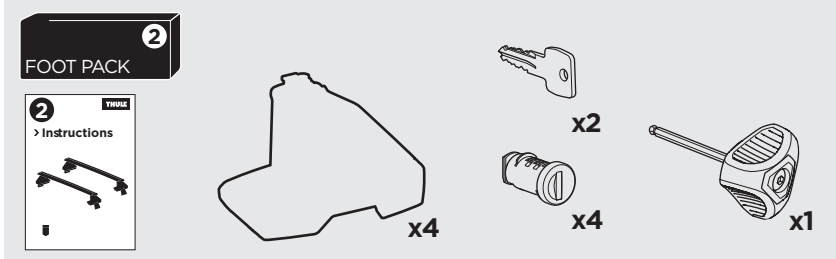

1

Kit 5135

HONDA Civic, 5-dr Hatchback, 12-17

ISO 11154-E

THULE WingBar Evo	THULE WingBar Edge	THULE WingBar	THULE SquareBar	Evo X (scale)	Edge X (scale)
HONDA Civic, 5-dr Hatchback, 12-17				45	G

THULE ProBar	THULE SlideBar			X (mm/inch)	
HONDA Civic, 5-dr Hatchback, 12-17				1101 mm / 43 3/8"	

THULE WingBar Evo	THULE WingBar Edge	THULE WingBar	THULE SquareBar	Evo Y (scale)	Edge Y (scale)
HONDA Civic, 5-dr Hatchback, 12-17				34,5	J

THULE ProBar	THULE SlideBar			Y (mm/inch)	
HONDA Civic, 5-dr Hatchback, 12-17				996 mm / 39 1/4"	

	W (mm/inch)	Z (mm/inch)
HONDA Civic, 5-dr Hatchback, 12-17	700 mm / 27 1/2"	170 mm / 6 3/4"