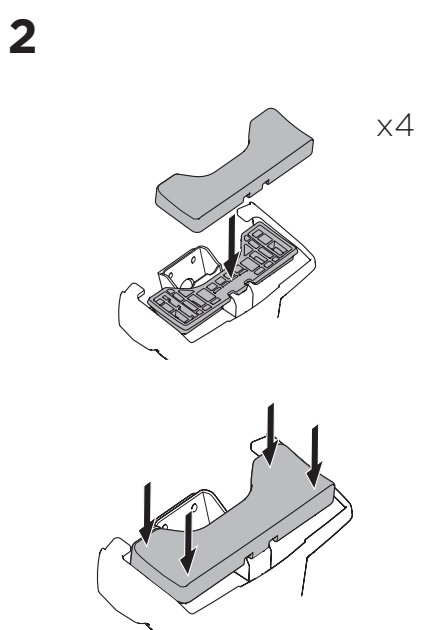

1

Kit 5135

HONDA Civic, 5-dr Hatchback, 12-17

ISO 11154-E

THULE WingBar Evo	THULE WingBar Edge	THULE WingBar	THULE SquareBar	Evo X (scale)	Edge X (scale)
HONDA Civic, 5-dr Hatchback, 12-17				45	G

THULE ProBar	THULE SlideBar			X (mm/inch)	
HONDA Civic, 5-dr Hatchback, 12-17				1101 mm / 43 3/8"	

THULE WingBar Evo	THULE WingBar Edge	THULE WingBar	THULE SquareBar	Evo Y (scale)	Edge Y (scale)
HONDA Civic, 5-dr Hatchback, 12-17				34,5	J

THULE ProBar	THULE SlideBar			Y (mm/inch)	
HONDA Civic, 5-dr Hatchback, 12-17				996 mm / 39 1/4"	

	W (mm/inch)	Z (mm/inch)
HONDA Civic, 5-dr Hatchback, 12-17	700 mm / 27 1/2"	170 mm / 6 3/4"