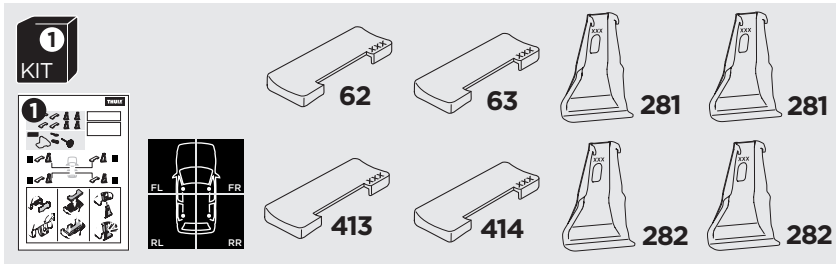

1

Kit 5135

HONDA Civic, 5-dr Hatchback, 12-17

ISO 11154-E

THULE WingBar Evo	THULE WingBar Edge	THULE WingBar	THULE SquareBar	Evo X (scale)	Edge X (scale)
HONDA Civic, 5-dr Hatchback, 12-17				45	G

THULE ProBar	THULE SlideBar			X (mm/inch)	
HONDA Civic, 5-dr Hatchback, 12-17				1101 mm / 43 3/8"	

THULE WingBar Evo	THULE WingBar Edge	THULE WingBar	THULE SquareBar	Evo Y (scale)	Edge Y (scale)
HONDA Civic, 5-dr Hatchback, 12-17				34,5	J

THULE ProBar	THULE SlideBar			Y (mm/inch)	
HONDA Civic, 5-dr Hatchback, 12-17				996 mm / 39 1/4"	

	W (mm/inch)	Z (mm/inch)
HONDA Civic, 5-dr Hatchback, 12-17	700 mm / 27 1/2"	170 mm / 6 3/4"