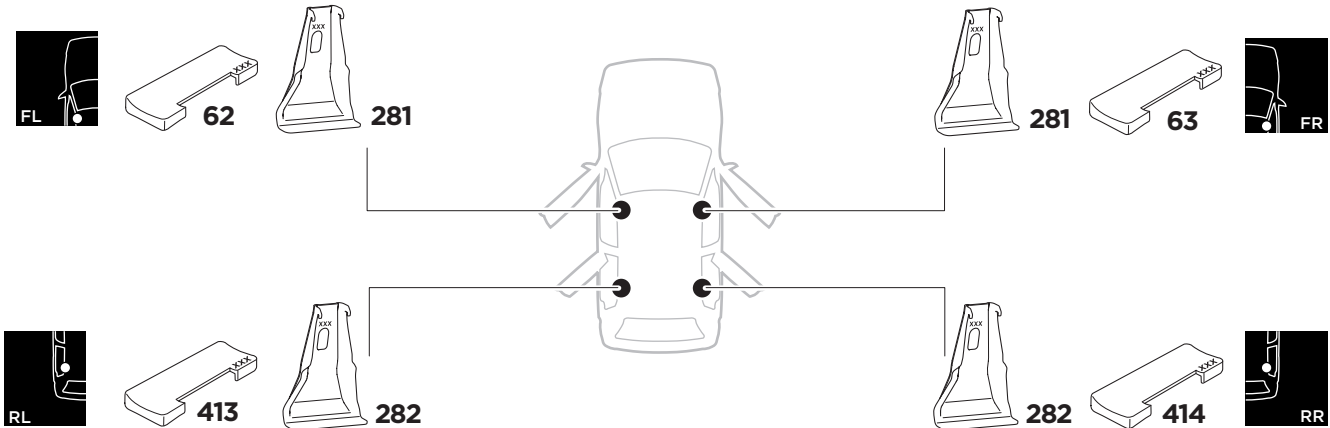

1

Kit 5135

HONDA Civic, 5-dr Hatchback, 12-17

ISO 11154-E

THULE WingBar Evo	THULE WingBar Edge	THULE WingBar	THULE SquareBar	Evo X (scale)	Edge X (scale)
HONDA Civic, 5-dr Hatchback, 12-17				45	G

THULE ProBar	THULE SlideBar			X (mm/inch)	
HONDA Civic, 5-dr Hatchback, 12-17				1101 mm / 43 3/8"	

THULE WingBar Evo	THULE WingBar Edge	THULE WingBar	THULE SquareBar	Evo Y (scale)	Edge Y (scale)
HONDA Civic, 5-dr Hatchback, 12-17				34,5	J

THULE ProBar	THULE SlideBar			Y (mm/inch)	
HONDA Civic, 5-dr Hatchback, 12-17				996 mm / 39 1/4"	

	W (mm/inch)	Z (mm/inch)
HONDA Civic, 5-dr Hatchback, 12-17	700 mm / 27 1/2"	170 mm / 6 3/4"