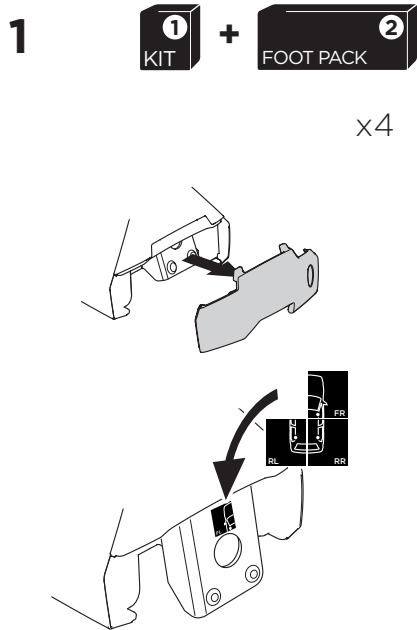

1

Kit 5135

HONDA Civic, 5-dr Hatchback, 12-17

ISO 11154-E

THULE WingBar Evo	THULE WingBar Edge	THULE WingBar	THULE SquareBar	Evo X (scale)	Edge X (scale)
HONDA Civic, 5-dr Hatchback, 12-17				45	G

THULE ProBar	THULE SlideBar			X (mm/inch)	
HONDA Civic, 5-dr Hatchback, 12-17				1101 mm / 43 3/8"	

THULE WingBar Evo	THULE WingBar Edge	THULE WingBar	THULE SquareBar	Evo Y (scale)	Edge Y (scale)
HONDA Civic, 5-dr Hatchback, 12-17				34,5	J

THULE ProBar	THULE SlideBar			Y (mm/inch)	
HONDA Civic, 5-dr Hatchback, 12-17				996 mm / 39 1/4"	

	W (mm/inch)	Z (mm/inch)
HONDA Civic, 5-dr Hatchback, 12-17	700 mm / 27 1/2"	170 mm / 6 3/4"