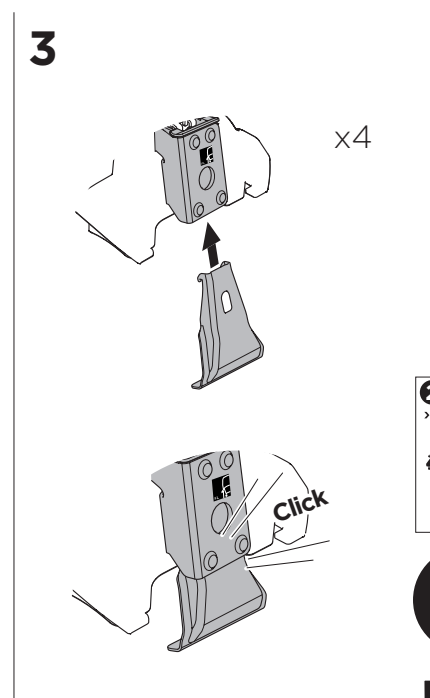

1

Kit 5115

FORD Mondeo, 5-dr Estate (Without roof railing), 07-14

ISO 11154-E

THULE WingBar Evo	THULE WingBar Edge	THULE WingBar	THULE SquareBar	Evo X (scale)	Edge X (scale)
FORD Mondeo, 5-dr Estate (Without roof railing), 07-14				41,5	N
THULE ProBar	THULE SlideBar				X (mm/inch)
FORD Mondeo, 5-dr Estate (Without roof railing), 07-14				1066 mm / 42"	

THULE WingBar Evo	THULE WingBar Edge	THULE WingBar	THULE SquareBar	Evo Y (scale)	Edge Y (scale)
FORD Mondeo, 5-dr Estate (Without roof railing), 07-14				35,5	H
THULE ProBar	THULE SlideBar				Y (mm/inch)
FORD Mondeo, 5-dr Estate (Without roof railing), 07-14				1006 mm / 39 5/8"	

	W (mm/inch)	Z (mm/inch)
FORD Mondeo, 5-dr Estate (Without roof railing), 07-14	815 mm / 32 1/8"	270 mm / 10 5/8"