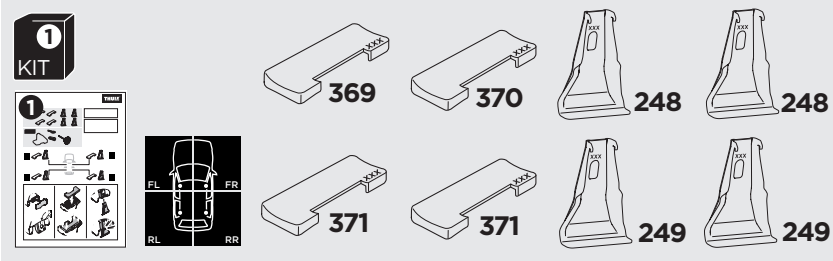

1

Kit 5115

FORD Mondeo, 5-dr Estate (Without roof railing), 07-14

ISO 11154-E

THULE WingBar Evo	THULE WingBar Edge	THULE WingBar	THULE SquareBar	Evo X (scale)	Edge X (scale)
FORD Mondeo, 5-dr Estate (Without roof railing), 07-14				41,5	N
THULE ProBar	THULE SlideBar				X (mm/inch)
FORD Mondeo, 5-dr Estate (Without roof railing), 07-14				1066 mm / 42"	

THULE WingBar Evo	THULE WingBar Edge	THULE WingBar	THULE SquareBar	Evo Y (scale)	Edge Y (scale)
FORD Mondeo, 5-dr Estate (Without roof railing), 07-14				35,5	H
THULE ProBar	THULE SlideBar				Y (mm/inch)
FORD Mondeo, 5-dr Estate (Without roof railing), 07-14				1006 mm / 39 5/8"	

	W (mm/inch)	Z (mm/inch)
FORD Mondeo, 5-dr Estate (Without roof railing), 07-14	815 mm / 32 1/8"	270 mm / 10 5/8"