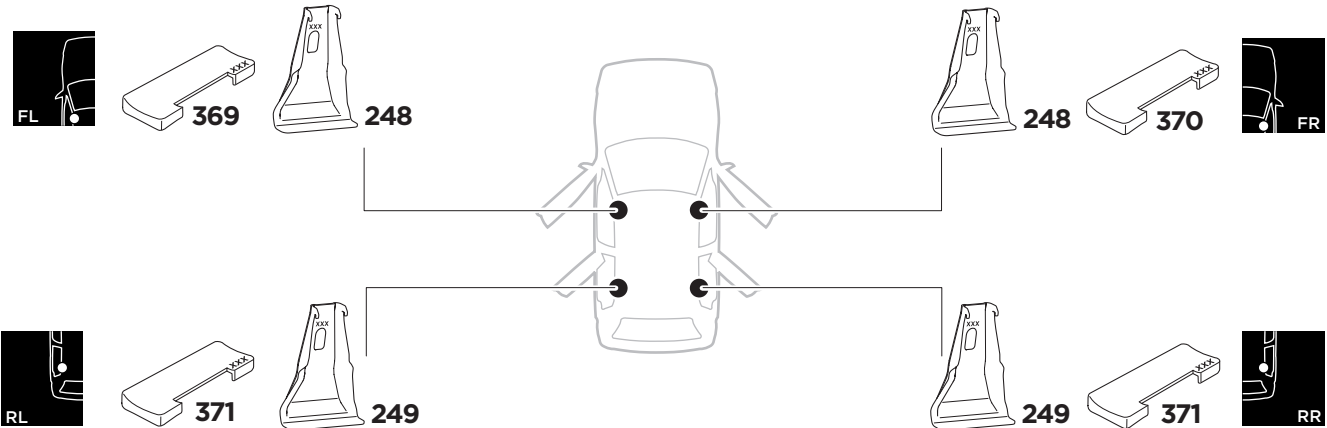

1

Kit 5115

FORD Mondeo, 5-dr Estate (Without roof railing), 07-14

ISO 11154-E

THULE WingBar Evo	THULE WingBar Edge	THULE WingBar	THULE SquareBar	Evo X (scale)	Edge X (scale)
FORD Mondeo, 5-dr Estate (Without roof railing), 07-14				41,5	N
THULE ProBar	THULE SlideBar				X (mm/inch)
FORD Mondeo, 5-dr Estate (Without roof railing), 07-14				1066 mm / 42"	

THULE WingBar Evo	THULE WingBar Edge	THULE WingBar	THULE SquareBar	Evo Y (scale)	Edge Y (scale)
FORD Mondeo, 5-dr Estate (Without roof railing), 07-14				35,5	H
THULE ProBar	THULE SlideBar				Y (mm/inch)
FORD Mondeo, 5-dr Estate (Without roof railing), 07-14				1006 mm / 39 5/8"	

	W (mm/inch)	Z (mm/inch)
FORD Mondeo, 5-dr Estate (Without roof railing), 07-14	815 mm / 32 1/8"	270 mm / 10 5/8"