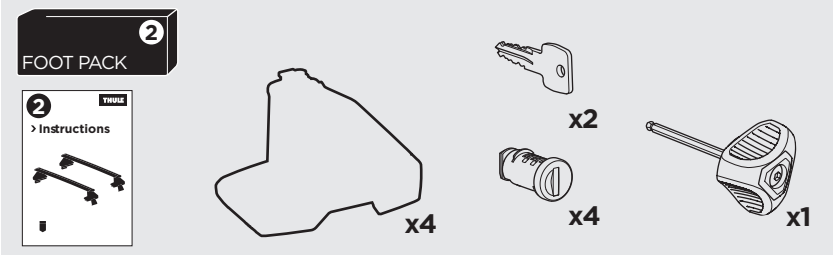

1

Kit 5115

FORD Mondeo, 5-dr Estate (Without roof railing), 07-14

ISO 11154-E

THULE WingBar Evo	THULE WingBar Edge	THULE WingBar	THULE SquareBar	Evo X (scale)	Edge X (scale)
FORD Mondeo, 5-dr Estate (Without roof railing), 07-14				41,5	N
THULE ProBar	THULE SlideBar				X (mm/inch)
FORD Mondeo, 5-dr Estate (Without roof railing), 07-14				1066 mm / 42"	

THULE WingBar Evo	THULE WingBar Edge	THULE WingBar	THULE SquareBar	Evo Y (scale)	Edge Y (scale)
FORD Mondeo, 5-dr Estate (Without roof railing), 07-14				35,5	H
THULE ProBar	THULE SlideBar				Y (mm/inch)
FORD Mondeo, 5-dr Estate (Without roof railing), 07-14				1006 mm / 39 5/8"	

	W (mm/inch)	Z (mm/inch)
FORD Mondeo, 5-dr Estate (Without roof railing), 07-14	815 mm / 32 1/8"	270 mm / 10 5/8"